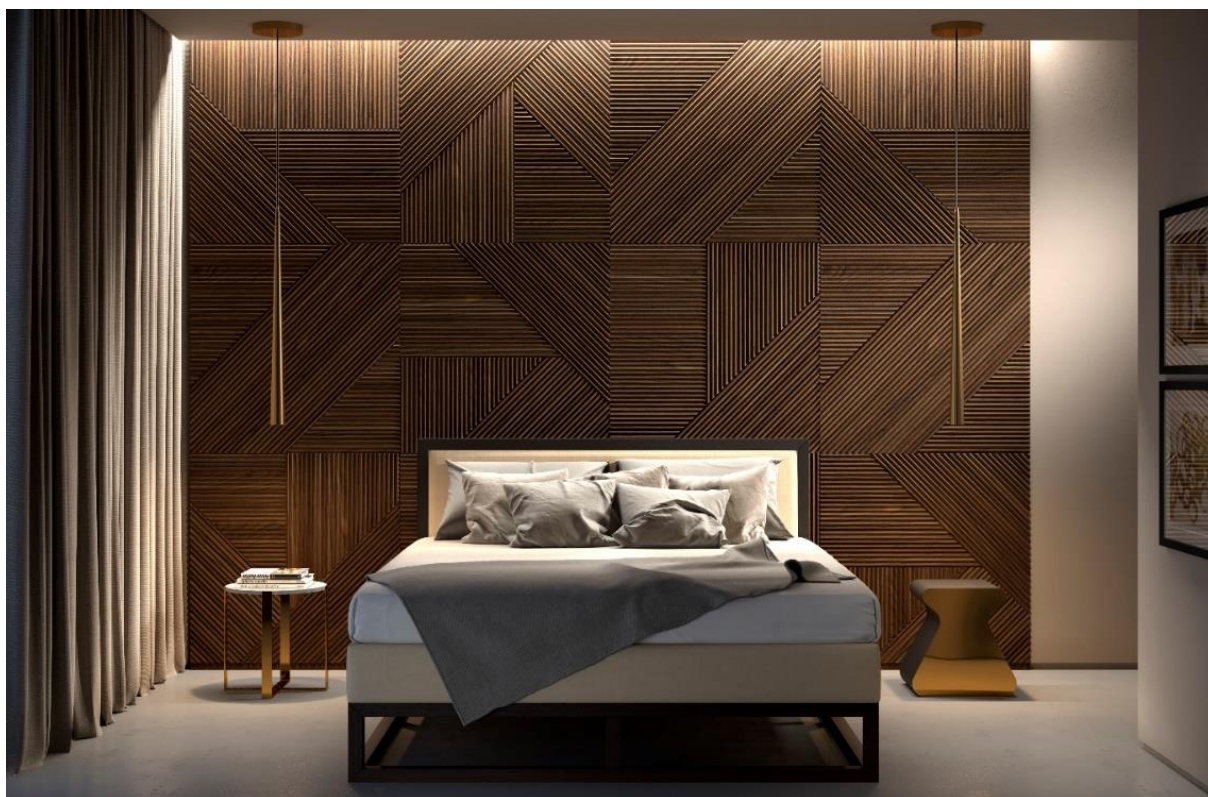

Stripes Boiserie

design Ferruccio Laviani

Stripes Boiserie is a system of panels 90xH.90 cm. with 4 different patterns in solid wood, which recalls the decoration of the Stripes sideboard. They are made with single triangular profiles in solid wood, placed side by side and hand-applied.

Upon request, we provide a multilayer wood counterframe, to be wall-fixed, on which the decorative panels are hanged. With the counterframe a cavity space is created, useful for the cables' passage and the wall ventilation, and also for an easy removing in case of any maintenance.

The wall-panelling systems offer innumerable solutions to organize, to furnish and to décor the space, thanks to the integration of flash-to-the wall hinged or sliding doors, wardrobes, spaces with doors and/or drawers, suspended holder, shelves, niches and lighting elements. In addition, there is the possibility to integrate other elements such as fireplace, tv, hidden strong boxes or many other fittings.

Stripes Boiserie è un sistema di pannelli cm. 90xH.90 con 4 diversi decori in legno massello, che riprendono il decoro del mobile Stripes, realizzati con singoli profili triangolari in legno massello, affiancati e applicati manualmente.