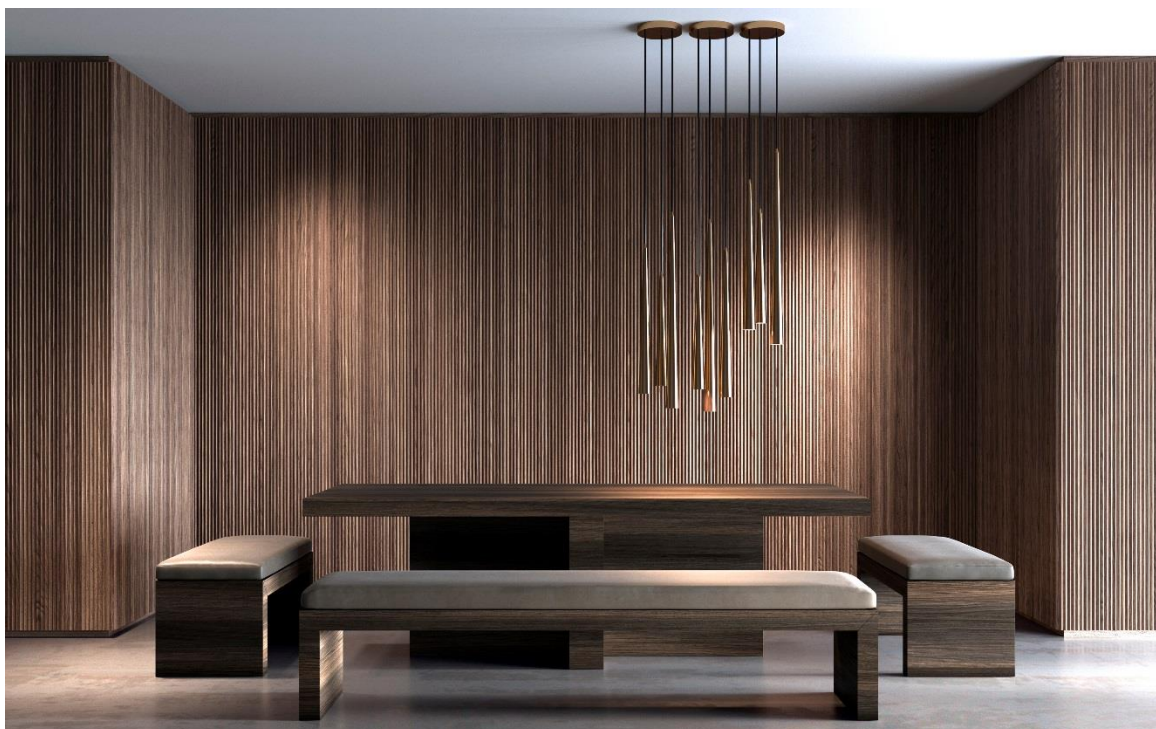

Stripline Boiserie

design Emmemobili

Stripline Boiserie is a system of panels 60xH.270 cm. with single triangular profiles in solid wood, placed side by side and handapplied. Made of veneered panels. **With this boiserie model it's possible to cover curved walls.** Stripline 2 Boiserie is a system of panels cm. 65xH.130, made in the same way of Stripline Boiserie but with 3 different patterns.

Upon request, we provide a multilayer wood counterframe, to be wall-fixed, on which the decorative panels are hanged. With the counterframe a cavity space is created, useful for the cables' passage and the wall ventilation, and also for an easy removing in case of any maintenance.

The wall-panelling systems offer innumerable solutions to organize, to furnish and to décor the space, thanks to the integration of flash-to-the wall hinged or sliding doors, wardrobes, spaces with doors and/or drawers, suspended holder, shelves, niches and lighting elements. In addition, there is the possibility to integrate other elements such as fireplace, tv, hidden strong boxes or many other fittings.

*Stripline Boiserie è un sistema di pannelli cm. 60xH.270 con singoli profili triangolari in legno massello, affiancati e applicati manualmente. Realizzata con pannelli impiallacciati. **Con questo modello di boiserie è possibile rivestire pareti curve.***