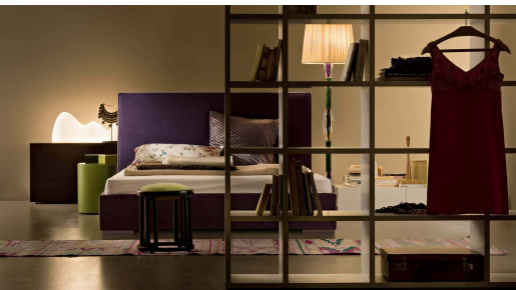

SEMILLON

Forme rigorose e lineari caratterizzano Semillon di Officina design Lema, letto matrimoniale che si distingue per la testata alta e imbottita completamente sfoderabile. Le sue linee essenziali lo rendono adatto ad ogni tipo di camera. Può essere dotato di un vano contenitore posizionato sotto la rete.

Rigorous and linear forms characterise Semillon by Officinadesign Lema, double bed consisting of a high and padded headboard with removable cover. Thanks to its essential lines, it fits any type of bedroom. It can be equipped with an actual storage unit positioned under the mesh.