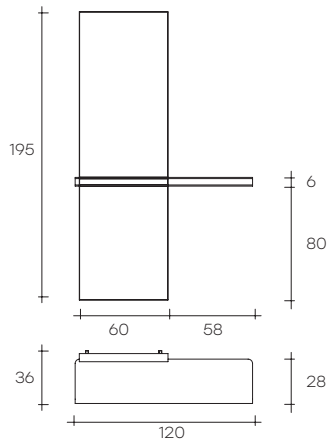

let me see

DESIGN
RODOLFO DORDONI

modello registrato
registered model

portata sul piano: 20 kg
load capacity on shelf: 20 kg

Consolle in vetro
curvato da 8 mm.
Mensola posizionabile
a destra o sinistra.
Cornice in acciaio
inox satinato.

*Console in 8 mm-thick
curved glass.
The console can be
mounted with shelf
on the left side
or on the right side.
Frame in brushed
stainless steel.*

dimensioni L, P, H
dimensions L, W, H
(cm)

COD./CODE

L

P/W

H

peso netto
net weight
(kg)

peso lordo
gross weight
(kg)

volume imballo
package volume
(m³)

Consolle.
Console.

870

120