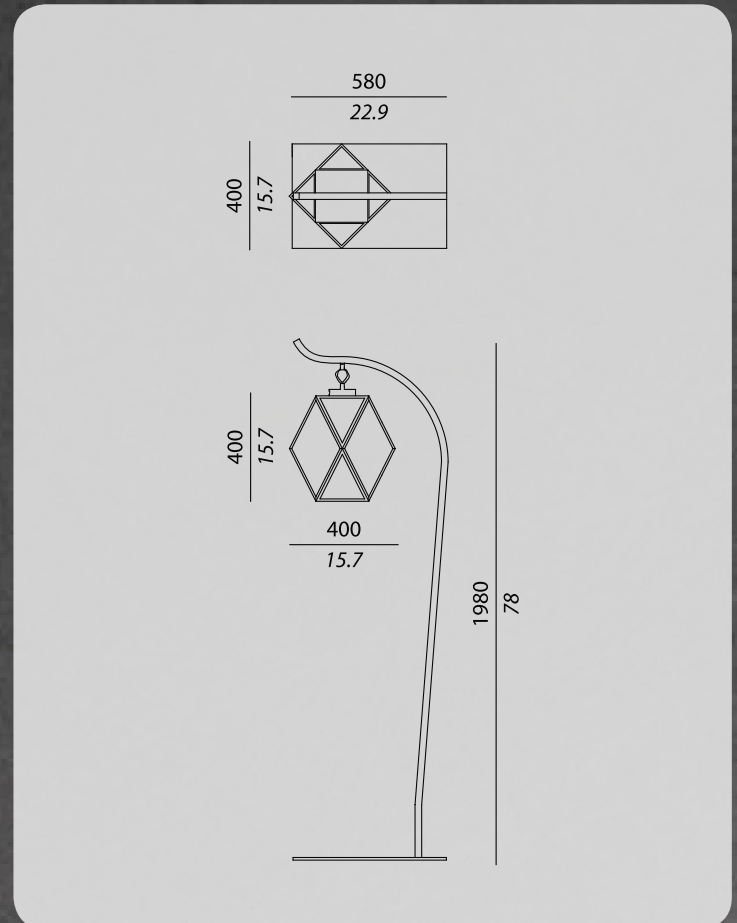

MUSE FL OUTDOOR

TECHNICAL SHEET

UBICAZIONE : esterni / **LOCATION** : wet location

CODICE IP / IP CODE : IP65

TIPOLOGIA / TYPOLOGY :

Lampada da terra / Floor lamp

FINITURE e MATERIALI / FINISHES and MATERIALS :

Struttura verniciata nera o bianco perla /
Black or white pearl lacquered frame

Diffusore acrilico satinato / Satin acrylic diffuser

CABLE

MATERIALE / MATERIAL :

Cavo nero con connettore IP65

Black cable with IP65 connector

LUNGHEZZA CAVO / LENGTH OF THE CABLE :

3000 mm

LIGHT SOURCE

FONTE inclusa / SOURCE included :

1 x E27 florescente compatta / Compact fluorescent bulb

POTENZA / POWER : 23 W

TEMPERATURA DI COLORE / COLOUR TEMPERATURE :

2700 K

CRI : 80

EMISSIONE / EMISSION : 1 x 1500 Lm

ALIMENTAZIONE / TENSION : 220 V

Idoneo all'uso di lampadine LED / Suitable for LED bulbs

TECHNICAL DRAWINGS