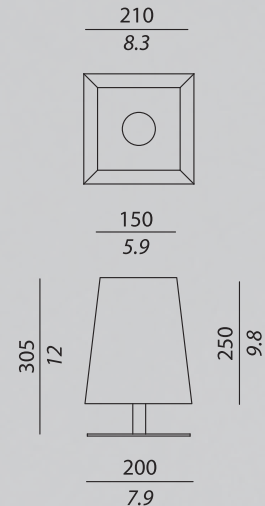

QUADRA TA

TECHNICAL SHEET

UBICAZIONE / LOCATION : interni / indoor

CODICE IP / IP CODE : IP20

TIPOLOGIA / TYPOLOGY :

Lampada da tavolo / Table lamp

FINITURE e MATERIALI / FINISHES and MATERIALS :

Struttura bronzo spazzolato o cromo lucido /
Satin bronze or polished chrome body

PARALUME / SHADE :

Cotone bianco, lino bianco, oper marrone, oper grigio /
White cotton, white linen, oper brown, oper grey

CABLE

MATERIALE / MATERIAL :

Cavo rivestito in tessuto nero con interruttore On/Off

Black fabric with On/Off switch

LUNGHEZZA CAVO / LENGTH OF THE CABLE :

300 + 2000 mm

LIGHT SOURCE

FONTE inclusa / SOURCE included :

1 x E27 alogena a basso consumo / Halogen energy saving

POTENZA / POWER : max 42 W

TEMPERATURA DI COLORE / COLOUR TEMPERATURE :

2900 K

CRI : 100

EMISSIONE / EMISSION : 625 Lm

ALIMENTAZIONE / TENSION : 220 V

Idoneo all'uso di lampadine LED e fluorescenti compatte /
Suitable for LED or compact fluorescent bulbs (CFL)

TECHNICAL DRAWINGS