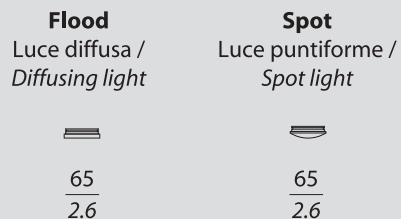

KIT LENS

Box 1:

WIDTH : 17 cm / 6.8 inc
DEPTH : 17 cm / 6.8 inc
HIGHT : 20 cm / 7.9 inc
WEIGHT : 1 kg

ACCESSORIES

Box 1:

WIDTH : 17 cm / 6.8 inc
DEPTH : 17 cm / 6.8 inc
HIGHT : 20 cm / 7.9 inc
WEIGHT : 1 kg

TECHNICAL DRAWINGS

Rosoni / Canopy

Sfere / Spheres

Lenti / Lens

Accessori / Accessories