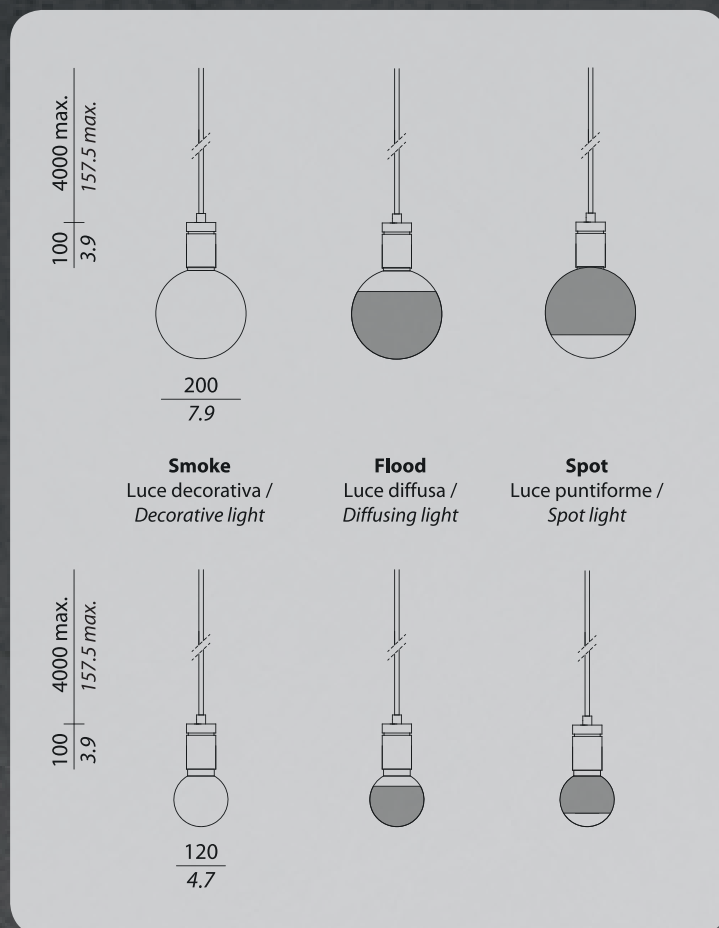

SOLITARIO SO

TECHNICAL SHEET

UBICAZIONE : interni / LOCATION : indoor

CODICE IP / IP CODE : IP20

TIPOLOGIA / TYPOLOGY :

Lampada a sospensione / Suspended lamp

FINITURE e MATERIALI / FINISHES and MATERIALS :

Struttura bronzo spazzolato o nickel nero o bianco opaco /
Light satin bronze or black nickel or matt white body

Diffusore in vetro soffiato metallizzato fumè chiaro o
parzialmente sabbiato (effetto flood o effetto spot) /
Blown glass, light smoke finish or half frosted (flood or spot
effects)

CABLE

MATERIALE / MATERIAL :

Cavo in tessuto grigio / Grey fabric cable

LUNGHEZZA CAVO / LENGTH OF THE CABLE :

4000 mm

LIGHT SOURCE

FONTE inclusa / SOURCE included :

1 x GU10 LED

POTENZA / POWER : 8 W dimmable

TEMPERATURA DI COLORE / COLOUR TEMPERATURE :

3000 K

CRI : 90

EMISSIONE / EMISSION : 600 Lm

ALIMENTAZIONE / TENSION : 220 V

TECHNICAL DRAWINGS