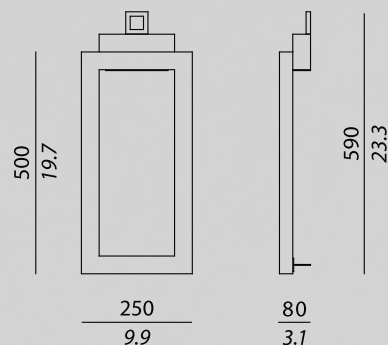

UFFIZI AP 3

TECHNICAL SHEET

UBICAZIONE : interni / LOCATION : indoor

CODICE IP / IP CODE : IP20

TIPOLOGIA / TYPOLOGY :

Lampada a muro / Applique lamp

FINITURE e MATERIALI / FINISHES and MATERIALS :

Attacco a parete nickel lucido / Polished nickel wall bracket

DIFFUSORE / DIFFUSER :

Cornici in marmo onice ambra / Amber onyx marble frames

LIGHT SOURCE

FONTE inclusa / SOURCE included :

1 x Strip LED custom

POTENZA / POWER : 25 W

TEMPERATURA DI COLORE / COLOUR TEMPERATURE :

2700 K

CRI : 80

EMISSIONE / EMISSION : 1 x 2100 Lm

ALIMENTAZIONE / TENSION : 220 V

Dimmerabile / Dimmable

1-10 DVC

10V PWM

BOX SIZES

Box 1:

WIDTH : 12 cm / 4.7 inc

DEPTH : 41 cm / 16.2 inc

HIGHT : 67 cm / 26.3 inc

WEIGHT : 4 kg

TECHNICAL DRAWINGS