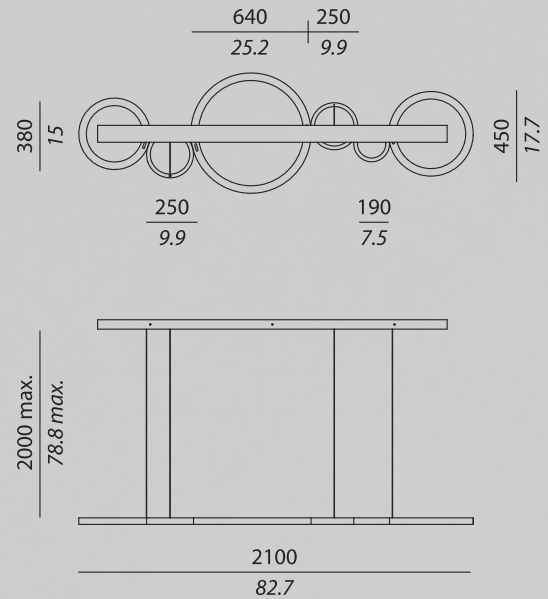

VEGAS SO

TECHNICAL SHEET

UBICAZIONE / LOCATION : interni / *indoor*

CODICE IP / IP CODE : IP20

TIPOLOGIA / TYPOLOGY :

Lampada a sospensione / *Suspended lamp*

FINITURE e MATERIALI / FINISHES and MATERIALS :

Bronzo e bronzo chiaro / *Bronze and light bronze*

Disco diffusore in alicrite effetto alabastro / *Diffuser disc in alicrite, alabaster effect*

CABLE

MATERIALE / MATERIAL :

Cavo in tessuto nero. Cavetti in acciaio

Black fabric cable. Steel cables

LUNGHEZZA CAVO / LENGTH OF THE CABLE :

2000 mm

LIGHT SOURCE

FONTE inclusa / SOURCE included :

3 x Strip Led +

3 x COB Led

POTENZA / POWER :

Strip Led: 2 x 12 W + 1 x 8 W

COB Led: 3 x 12 W

TEMPERATURA DI COLORE / COLOUR TEMPERATURE :

3000 K

CRI : >93

EMISSIONE / EMISSION :

Strip Led: tot 1600 Lm

COB Led: tot 3000 Lm

ALIMENTAZIONE / TENSION : 220 V

TECHNICAL DRAWINGS