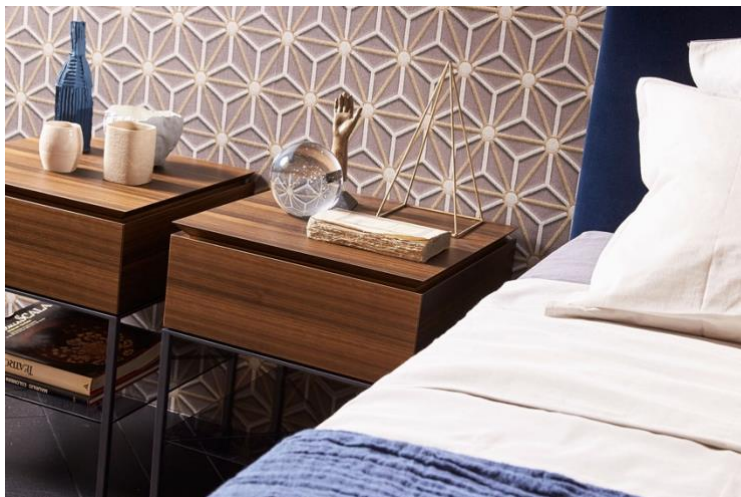

Collection **ARES**

The Ares group is made up by a chest of drawers and night tables characterized by a metal structure in graphite colour or by a chest of drawers on basement, all embellished by a 45° cutting along the perimeter.

design: Pierangelo Sciuto

Finish:

Mat lacquered in our selected colours, black walnut and eucalyptus
Metal structure graphite colour
Smoked glass shelf (for the night table)

Dimensions:

Night table

Chest of drawers