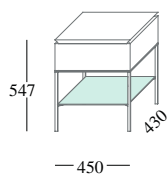

Collection **ARES**

The Ares group is made up by a chest of drawers and night tables characterized by a metal structure in graphite colour or by a chest of drawers on basement, all embellished by a 45° cutting along the perimeter.

design: Pierangelo Sciuto

Finish:

Mat lacquered in our selected colours, black walnut and eucalyptus
Metal structure graphite colour
Smoked glass shelf (for the night table)

Dimensions:

Night table

Chest of drawers