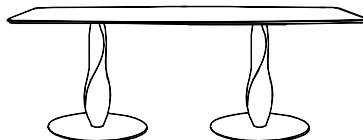

Collection **GENESIS**

An elegant table with a sculptural leg in solid black walnut or lacquered; the top is available in different finishes and dimensions.

design Stefano Bigi

Finishes :

Top available in tempered extra light or smoked glass, mat lacquered in our selected colours, black walnut.
Metal basement bronze lacquered.
Leg in solid black walnut or lacquered.

Dimensions:

H 740 mm with glass top – H 750 mm with lacquered/wooden top
Ø 1200 / 1350 mm

H 740 mm with glass top – H 750 mm with lacquered/wooden top
W 2400 – 2600 – 2800 mm
D 1000 mm