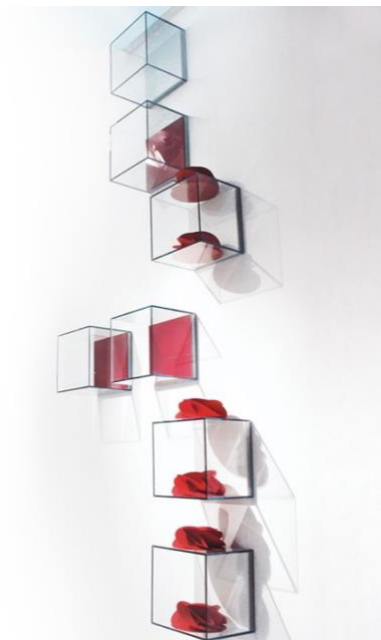

Collection GLASSBOX

Glassbox is a collection of shelves and boxes completely in transparent glass which allows you to create endless compositions on your wall. The backpanel of each piece is available mat or glossy lacquered in our selected colours or in mirror.

design: Pietro Arosio

Finish:

Shelves in transparent glass, backpanel available mat or glossy lacquered in our selected colours or in mirror

Dimensions:

Glass shelf

Glass box