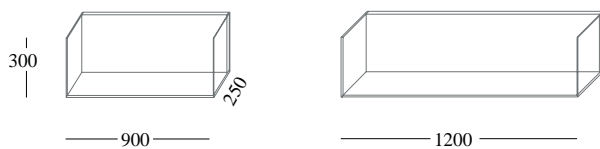

Collection GLASSBOX

Glassbox is a collection of shelves and boxes completely in transparent glass which allows you to create endless compositions on your wall. The backpanel of each piece is available mat or glossy lacquered in our selected colours or in mirror.

design: Pietro Arosio

Finish:

Shelves in transparent glass, backpanel available mat or glossy lacquered in our selected colours or in mirror

Dimensions:

Glass shelf

Glass box