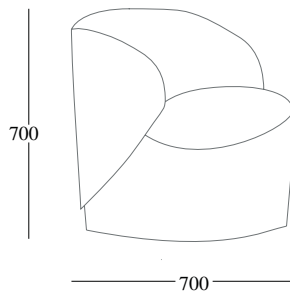

Collection **GRACE**

A comfortable and refined swivel armchair matched with a practical pouf covered with velvet available in 8 colours.

design: Pierangelo Sciuto

**Finish:**

Covered in velvet available in 8 colours (covering not removable)

**Dimensions:**

**Small armchair**

**Pouf**