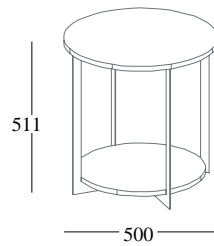

Collection ICS

A collection of small tables with round and square shapes, refined furniture accessories for the living area but also for other areas of the house.

design: Pierangelo Sciuto

Finish:

Mat lacquered in EmmeBi colours, wengè, black walnut, smoked oak, grey oak, natural oak, ash stained beige/grey, eucalyptus
Metal basement graphite, bronze or bronze-gold colour

Dimensions:

Small round table

Small square table