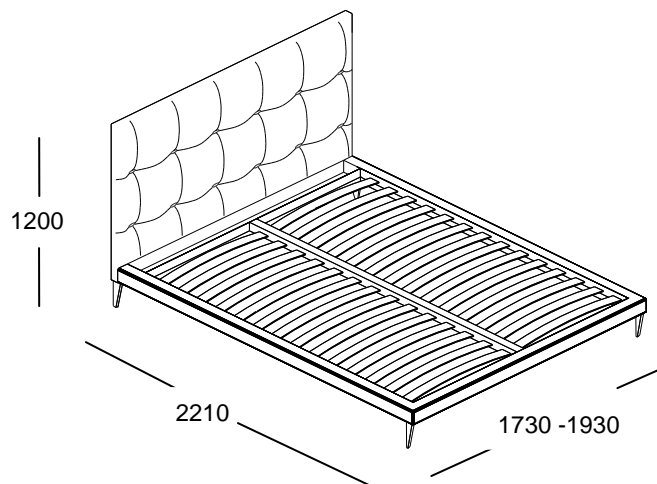

Collection **KELLY**

Elegant upholstered bed completely covered with client's fabric or velvet

design Pierangelo Sciuto

Finishes :

Bed covered with client's fabric or velvet
Metal feet lacquered graphite or bronze colour

Dimensions :

Dimensions mattresses :

160 x 200 cm (W bed 173 cm)
180 x 200 cm (W bed 193 cm)
Queen size 153 x 203 cm (W bed 166 cm)
King size 193 x 203 cm (W bed 206 cm)