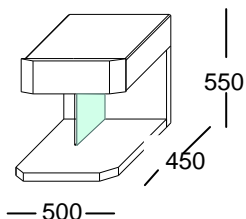

The chest of drawers is with six drawers with different dimensions and full extension slides. The top of the chest of drawers and of the night tables can be covered with regenerated leather

design Pierangelo Sciuto

Dimensions :

Night table

Chest of drawers