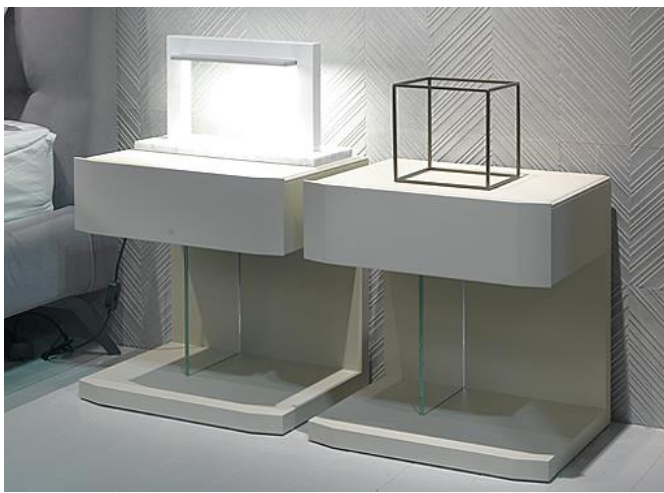

Collection **SAMAR**

The collection is made up by a chest of drawers and a night table both with chamfered drawers' fronts; the same motif of the chamfer is also on the basement of the night table, which is furthermore enhanced by an extra light glass divider in the lower part.

The chest of drawers is with six drawers with different dimensions and full extension slides. The top of the chest of drawers and of the night tables can be covered with regenerated leather

design Pierangelo Sciuto

Finishes :

Mat lacquered in our selected colours

The top is available also in regenerated leather available in 5 colours (brown 004, talpa 003, beige 002, sand045, cream 008). Small side panel in extra light tempered glass thickness 10 mm.

Dimensions :

Night table

Chest of drawers