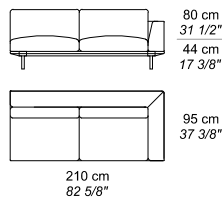

KOI000D210BDX