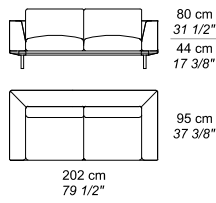

KOI000DIVA202