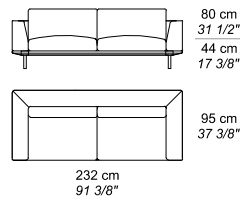

KOI000DIVA232