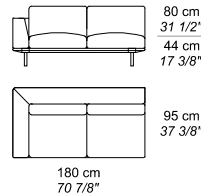

KOI000D180BSX