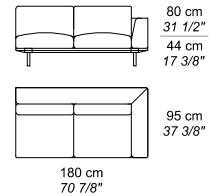

KOI000D180BDX