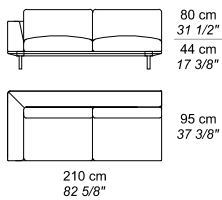

KOI000D210BSX