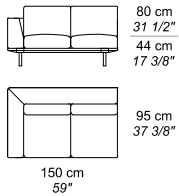

KOI000D150BSX