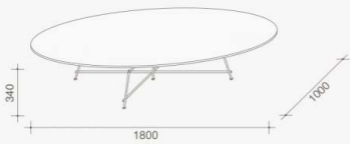

three with round top, one tall and two small and in addition one small with oval top.

**Structure:**

- Metal

**Top:**

- Matt lacquered  
- Wood

Design by: ROBERTO LAZZERONI

Roberto Lazzeroni nasce a Pisa e studia arte e architettura a Firenze.