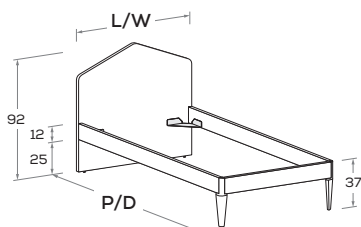

RETE / MATERASSO MATT. BASE / MATTRESS		L/W	H	P/D
☐	☐	☐	☒	
80 x	190	88	92	199
	200			209
	220			229
90 x	190	98	92	199
	200			209
	220			229

Etta R04