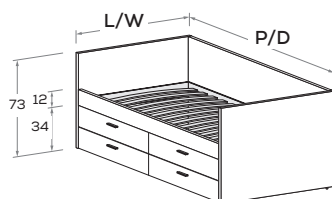

Disponibile con ruote.
Available with wheels.

RETE / MATERASSO MATT. BASE / MATTRESS		L/W	H	P/D
80 x 190 200		88	73	199 209
90 x 190 200		98	73	199 209

Letto attrezzato con schiena NUK e 2 cassettoni

Equipped bed with NUK back panel and 2 oversized drawers