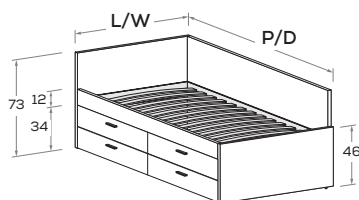

Bed can accommodate pull-out mattress bases and drawers 33,2 cm high.

Disponibile con ruote.
Available with wheels.

RETE / MATERASSO MATT. BASE / MATTRESS		L/W	H	P/D
80 x 190 200		88	73	199 209
90 x 190 200		98	73	199 209

Letto attrezzato con schiena NUK e 4 cassetti

Equipped bed with NUK back panel and 4 drawers

Disponibile con ruote.
Available with wheels.

RETE / MATERASSO MATT. BASE / MATTRESS		L/W	H	P/D
80 x 190 200		88	73	199 209
90 x 190 200		98	73	199 209