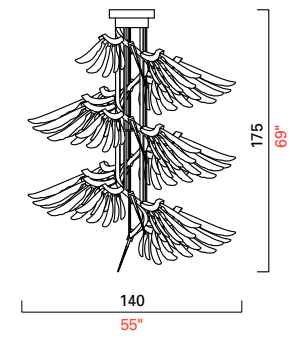

Barovier&Toso
VENEZIA 1295

ANGEL

AI Design
2015

ANGEL
Modelli e misure
Models and sizes

7247

7248

7249

Colori disponibili
Available colours

CC
Cristallo
Crystal

CG
Cognac
Cognac

RS
Rosé
Light Pink

Finiture
Finishing

VM
Verniciato Mirra
Painted Myrrh

Collezione Collection	Codice Item	Tipo Type	Dimensioni e peso Dimensions and weight					Lampadine Bulbs			Dimmerabile Dimmable	Lampadine include Bulbs included	Classe energetica Energy class	Finiture Finishing	Certificazioni Certification Marks
			H	L	P	Ø	kg	N	Tipo	W					
			H cm H in	L cm W in	P cm D in	Ø cm Ø in	kg lb	N	Type	W					
Angel Al Design (2014)	7247		44 17 1/2	24 9 1/2	13 5		7 15	7	•Led	1 1	•Led	(12)	VM		
	7248		105 41 1/2			140 55	35 77	80+1+1	•Led+•GU10 +•Strip	1+7+21 1+7+21	•Led+•GU10 +•Strip	(12)	VM		
	7249		175 69			140 55	60 132	135+1+1	•Led+•GU10 +•Strip	1+7+21 1+7+21	•Led+•GU10 +•Strip	(12)	VM		