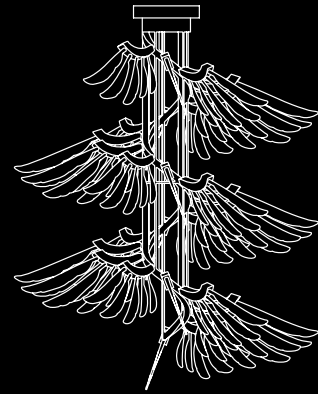

Barovier&Toso
VENEZIA 1295

ANGEL

AI Design
2015

ANGEL
Modelli e misure
Models and sizes

7247

7248

7249

Colori disponibili
Available colours

CC
Cristallo
Crystal

CG
Cognac
Cognac

RS
Rosé
Light Pink

Finiture
Finishing

VM
Verniciato Mirra
Painted Myrrh

Collezione Collection	Codice Item	Tipo Type	Dimensioni e peso Dimensions and weight					Lampadine Bulbs			Dimmerabile Dimmable	Lampadine include Bulbs included	Classe energetica Energy class	Finiture Finishing	Certificazioni Certification Marks
			H	L	P	Ø	kg	N	Tipo	W					
			H cm H in	L cm W in	P cm D in	Ø cm Ø in	kg lb	N	Type	W					
Angel Al Design (2014)	7247		44 17 1/2	24 9 1/2	13 5		7 15	7	•Led	1 1	•Led	(12)	VM		
	7248		105 41 1/2			140 55	35 77	80+1+1	•Led+•GU10 +•Strip	1+7+21 1+7+21	•Led+•GU10 +•Strip	(12)	VM		
	7249		175 69			140 55	60 132	135+1+1	•Led+•GU10 +•Strip	1+7+21 1+7+21	•Led+•GU10 +•Strip	(12)	VM		

● Incandescenza
Incandescent

● Alogena
Halogen

● Led
Led

● Led 12V
Led 12V

Simboli Symbols

Lampada da tavolo
Table lamp

Lampada da terra
Floor lamp

Lampada da parete
Wall sconce