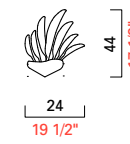

Barovier&Toso
VENEZIA 1295

ANGEL

AI Design
2015

ANGEL
Modelli e misure
Models and sizes

7247

7248

7249

Colori disponibili
Available colours

CC
Cristallo
Crystal

CG
Cognac
Cognac

RS
Rosé
Light Pink

Finiture
Finishing

VM
Verniciato Mirra
Painted Myrrh

Collezione Collection	Codice Item	Tipo Type	Dimensioni e peso Dimensions and weight					Lampadine Bulbs			Dimmerabile Dimmable	Lampadine include Bulbs included	Classe energetica Energy class	Finiture Finishing	Certificazioni Certification Marks
			H	L	P	Ø	kg	N	Tipo	W					
			H cm H in	L cm W in	P cm D in	Ø cm Ø in	kg lb	N	Type	W					
Angel Al Design (2014)	7247		44 17 1/2	24 9 1/2	13 5		7 15	7	•Led	1 1	•Led	(12)	VM		
	7248		105 41 1/2			140 55	35 77	80+1+1	•Led+•GU10 +•Strip	1+7+21 1+7+21	•Led+•GU10 +•Strip	(12)	VM		
	7249		175 69			140 55	60 132	135+1+1	•Led+•GU10 +•Strip	1+7+21 1+7+21	•Led+•GU10 +•Strip	(12)	VM		