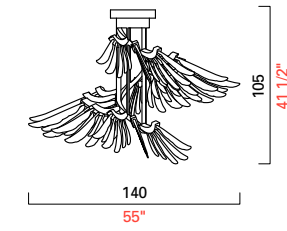

Barovier&Toso
VENEZIA 1295

ANGEL

AI Design
2015

ANGEL
Modelli e misure
Models and sizes

7247

7248

7249

Colori disponibili
Available colours

CC
Cristallo
Crystal

CG
Cognac
Cognac

RS
Rosé
Light Pink

Finiture
Finishing

VM
Verniciato Mirra
Painted Myrrh

Collezione Collection	Codice Item	Tipo Type	Dimensioni e peso Dimensions and weight					Lampadine Bulbs			Dimmerabile Dimmable	Lampadine include Bulbs included	Classe energetica Energy class	Finiture Finishing	Certificazioni Certification Marks
			H	L	P	Ø	kg	N	Tipo	W					
			H cm H in	L cm W in	P cm D in	Ø cm Ø in	kg lb	N	Type	W					
Angel Al Design (2014)	7247		44 17 1/2	24 9 1/2	13 5		7 15	7	•Led	1 1	•Led	(12)	VM		
	7248		105 41 1/2			140 55	35 77	80+1+1	•Led+•GU10 +•Strip	1+7+21 1+7+21	•Led+•GU10 +•Strip	(12)	VM		
	7249		175 69			140 55	60 132	135+1+1	•Led+•GU10 +•Strip	1+7+21 1+7+21	•Led+•GU10 +•Strip	(12)	VM		