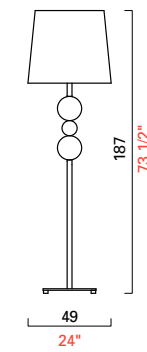

Barovier&Toso
VENEZIA 1295

MARTA

Barovier&Toso
2006

MARTA
 Modelli e misure
Models and sizes

5576

5578

5577

Colori disponibili
Available colours

NN
 Nero
Black

BB
 Bianco
White

Finiture
Finishing

CL
 Cromo Lucido
Polished Chrome

Collezione Collection	Codice Item	Tipo Type	Dimensioni e peso Dimensions and weight					Lampadine Bulbs			Dimmerabile Dimmable	Lampadine include Bulbs included	Classe energetica Energy class	Finiture Finishing	Certificazioni Certification Marks
			H	L	P	Ø	kg	N	Tipo	W					
			cm	cm	cm	cm			Type	W					
			H	W	D	Ø	lb								
			in	in	in	in									
Marta Barovier&Toso (2006)	5576		72 28 1/2		39 15 1/2	5 11		1	•E27 •E26	100 100	D		(01)	CL	IMQ UL CCC
	5577		187 73 1/2		49 19	14 31		1	•E27 •E26	250 250	D		(01)	CL	
	5578		85-200 33 1/2-78 1/2		39 15 1/2	8 18		1	•E27 •E26	100 100	D		(01)	CL	UL