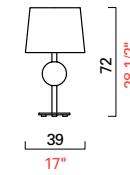

Barovier&Toso
VENEZIA 1295

MARTA

Barovier&Toso
2006

MARTA
 Modelli e misure
Models and sizes

5576

5578

5577

Colori disponibili
Available colours

NN
 Nero
Black

BB
 Bianco
White

Finiture
Finishing

CL
 Cromo Lucido
Polished Chrome

Collezione Collection	Codice Item	Tipo Type	Dimensioni e peso Dimensions and weight					Lampadine Bulbs			Dimmerabile Dimmable	Lampadine include Bulbs included	Classe energetica Energy class	Finiture Finishing	Certificazioni Certification Marks
			H	L	P	Ø	kg	N	Tipo	W					
			cm	cm	cm	cm			Type	W					
			H	W	D	Ø	lb								
			in	in	in	in									
Marta Barovier&Toso (2006)	5576		72 28 1/2		39 15 1/2	5 11		1	•E27 •E26	100 100	D		(01)	CL	IMQ UL CCC
	5577		187 73 1/2		49 19	14 31		1	•E27 •E26	250 250	D		(01)	CL	
	5578		85-200 33 1/2-78 1/2		39 15 1/2	8 18		1	•E27 •E26	100 100	D		(01)	CL	UL