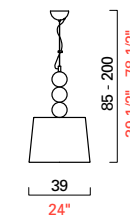

Barovier&Toso
VENEZIA 1295

MARTA

Barovier&Toso
2006

MARTA
 Modelli e misure
Models and sizes

5576

5578

5577

Colori disponibili
Available colours

NN
 Nero
Black

BB
 Bianco
White

Finiture
Finishing

CL
 Cromo Lucido
Polished Chrome

Collezione Collection	Codice Item	Tipo Type	Dimensioni e peso Dimensions and weight					Lampadine Bulbs			Dimmerabile Dimmable	Lampadine include Bulbs included	Classe energetica Energy class	Finiture Finishing	Certificazioni Certification Marks
			H	L	P	Ø	kg	N	Tipo	W					
			cm	cm	cm	cm			Type	W					
			H	W	D	Ø	lb								
			in	in	in	in									
Marta Barovier&Toso (2006)	5576		72 28 1/2		39 15 1/2	5 11		1	•E27 •E26	100 100	D		(01)	CL	IMQ UL CCC
	5577		187 73 1/2		49 19	14 31		1	•E27 •E26	250 250	D		(01)	CL	
	5578		85-200 33 1/2-78 1/2		39 15 1/2	8 18		1	•E27 •E26	100 100	D		(01)	CL	UL