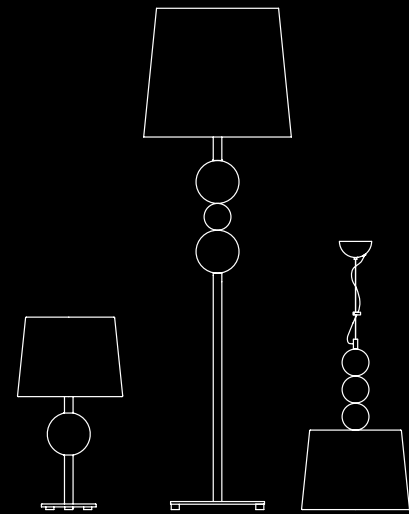

Barovier&Toso
VENEZIA 1295

MARTA

Barovier&Toso
2006

MARTA
 Modelli e misure
Models and sizes

5576

5578

5577

Colori disponibili
Available colours

CC
 Cristallo
Crystal

IC
 Grigio
Grey

BW
 Brown
Brown

VA
 Verde Antalia
Antalia Green

VI
 Viola
Violet

VL
 Verde Liquido
Liquid green

AL
 Arancio Liquido
Liquid orange

Paralumi
Shades

NN
 Nero
Black

BB
 Bianco
White

Finiture
Finishing

CL
 Cromo Lucido
Polished Chrome

Collezione Collection	Codice Item	Tipo Type	Dimensioni e peso Dimensions and weight					Lampadine Bulbs			Dimmerabile Dimmable	Lampadine include Bulbs included	Classe energetica Energy class	Finiture Finishing	Certificazioni Certification Marks
			H	L	P	Ø	kg	N	Tipo	W					
			cm	cm	cm	cm			Type	W					
			H	W	D	Ø	lb								
			in	in	in	in									
Marta Barovier&Toso (2006)	5576		72 28 1/2		39 15 1/2	5 11		1	•E27 •E26	100 100	D		(01)	CL	IMQ UL CCC
	5577		187 73 1/2		49 19	14 31		1	•E27 •E26	250 250	D		(01)	CL	
	5578		85-200 33 1/2-78 1/2		39 15 1/2	8 18		1	•E27 •E26	100 100	D		(01)	CL	UL

● Incandescenza
Incandescent

● Alogena
Halogen

● Led
Led

● Led 12V
Led 12V

Simboli Symbols

Lampada da tavolo
Table lamp

Lampada da terra
Floor lamp

Lampada da parete
Wall sconce