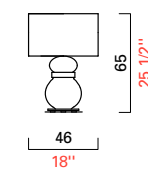

MEDINA
Modelli e misure
Models and sizes

5686

Colori disponibili
Available colours

Paralumi
Shades

Finiture
Finishing