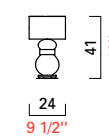

MEDINA
Modelli e misure
Models and sizes

5685

Colori disponibili
Available colours

Paralumi
Shades

Finiture
Finishing