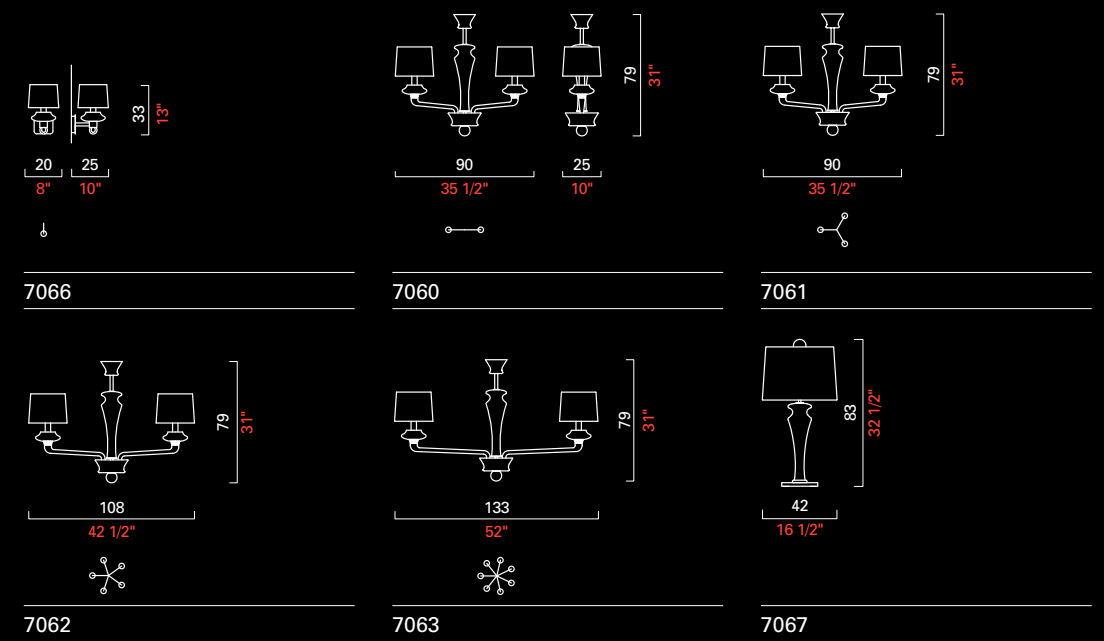

SAINT GERMAIN
Modelli e misure
Models and sizes