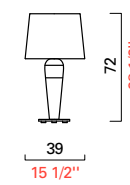

Barovier&Toso  
VENEZIA 1295

SARA

—  
*Barovier&Toso*  
2006

**SARA**  
Modelli e misure  
*Models and sizes*

5574

**Colori disponibili**  
*Available colours*

**CC**  
Cristallo  
*Crystal*

**BB**  
Bianco  
*White*

**CN**  
Cromo Nero  
*Dark Chrome*

Collezione Collection	Codice Item	Tipo Type	Dimensioni e peso Dimensions and weight					Lampadine Bulbs			Dimmerabile Dimmable	Lampadine include Bulbs included	Classe energetica Energy class	Finiture Finishing	Certificazioni Certification Marks
			H cm	L cm	P cm	Ø cm	kg	N	Tipo	W					
			H in	W in	D in	Ø in	lb	N	Type	W					
<b>Sara</b> Barovier&Toso (2006)	5574		72 28 1/2			39 15 1/2	5 11	1	•E27 •E26	100 100	D		(01)	CN	IMQ UL CCC