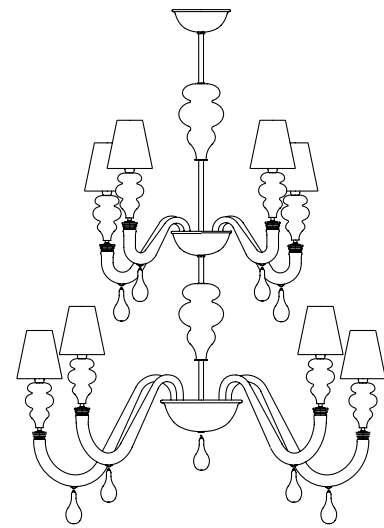

Barovier&Toso
VENEZIA 1295

RAN ROUND

Barovier&Toso
2012

RAN ROUND
 Modelli e misure
Models and sizes

Colori disponibili
Available colours

Paralumi
Shades

Finiture
Finishing

Collezione Collection	Codice Item	Tipo Type	Dimensioni e peso Dimensions and weight					Lampadine Bulbs			Dimmerabile Dimmable	Lampadine include Bulbs included	Classe energetica Energy class	Finiture Finishing	Certificazioni Certification Marks	
			H	L	P	Ø	kg	N	Tipo	W						
			H cm H in	L cm W in	P cm D in	Ø cm Ø in	kg lb	N	Type	W						
Ran Round Barovier&Toso (2012)	7159		57 22 1/2	63 25	16 6 1/2	4 9	2	•E14 •E12	60 60	D		(01)	CL	UL		
	7176/10		100 39 1/2			105 41 1/2	15 33	10	•E14 •E12	60 60	D		(01)	CL	UL	
	7176/14		110 43 1/2				130 51	21 46	14	•E14 •E12	60 60	D		(01)	CL	UL
	7176/18		180 71				130 51	27 60	18	•E14 •E12	60 60	D		(01)	CL	UL
	7177/08		97 38	106 41 1/2	76 30			15 33	8	•E14 •E12	60 60	D		(01)	CL	UL
	7177/12		110 43 1/2	136 53 1/2	96 38			20 44	12	•E14 •E12	60 60	D		(01)	CL	UL
	7177/20		172 67 1/2	136 53 1/2	96 38			35 77	20	•E14 •E12	60 60	D		(01)	CL	UL

● Incandescenza
Incandescent

● Alogena
Halogen

● Led
Led

● Led 12V
Led 12V

Simboli Symbols

Lampada da tavolo
Table lamp

Lampada da terra
Floor lamp

Lampada da parete
Wall sconce