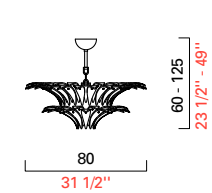

PALMETTE
Modelli e misure
Models and sizes

5310/5

Colori disponibili
Available colours

Finiture
Finishing