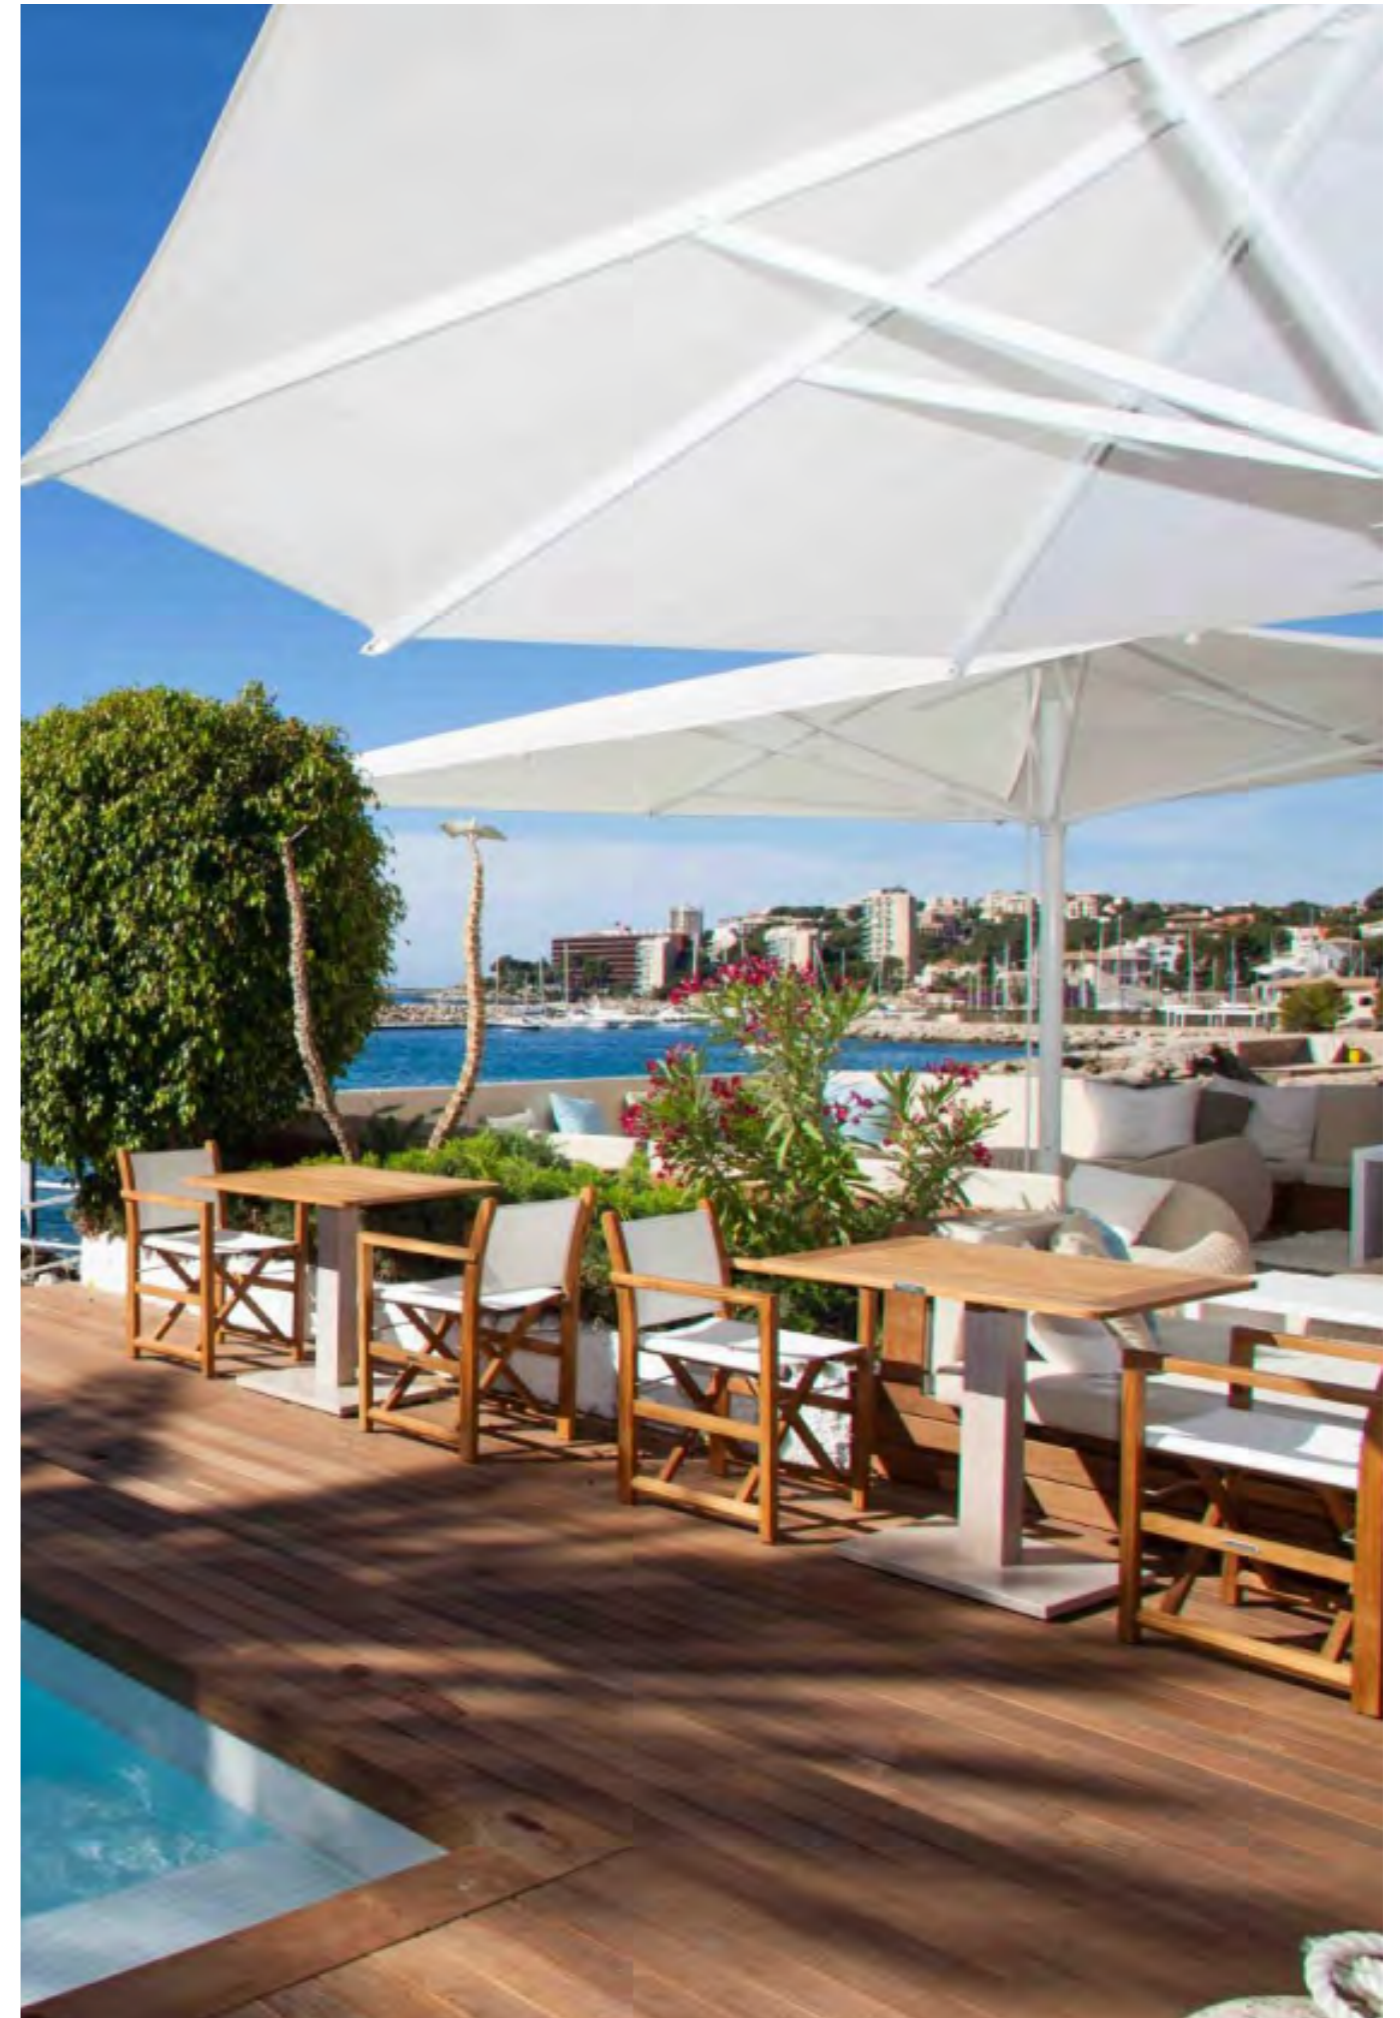

Reference

Hotel Zhero Mallorca

*Comfort,
brightness, outdoor living,
essential, excellence*