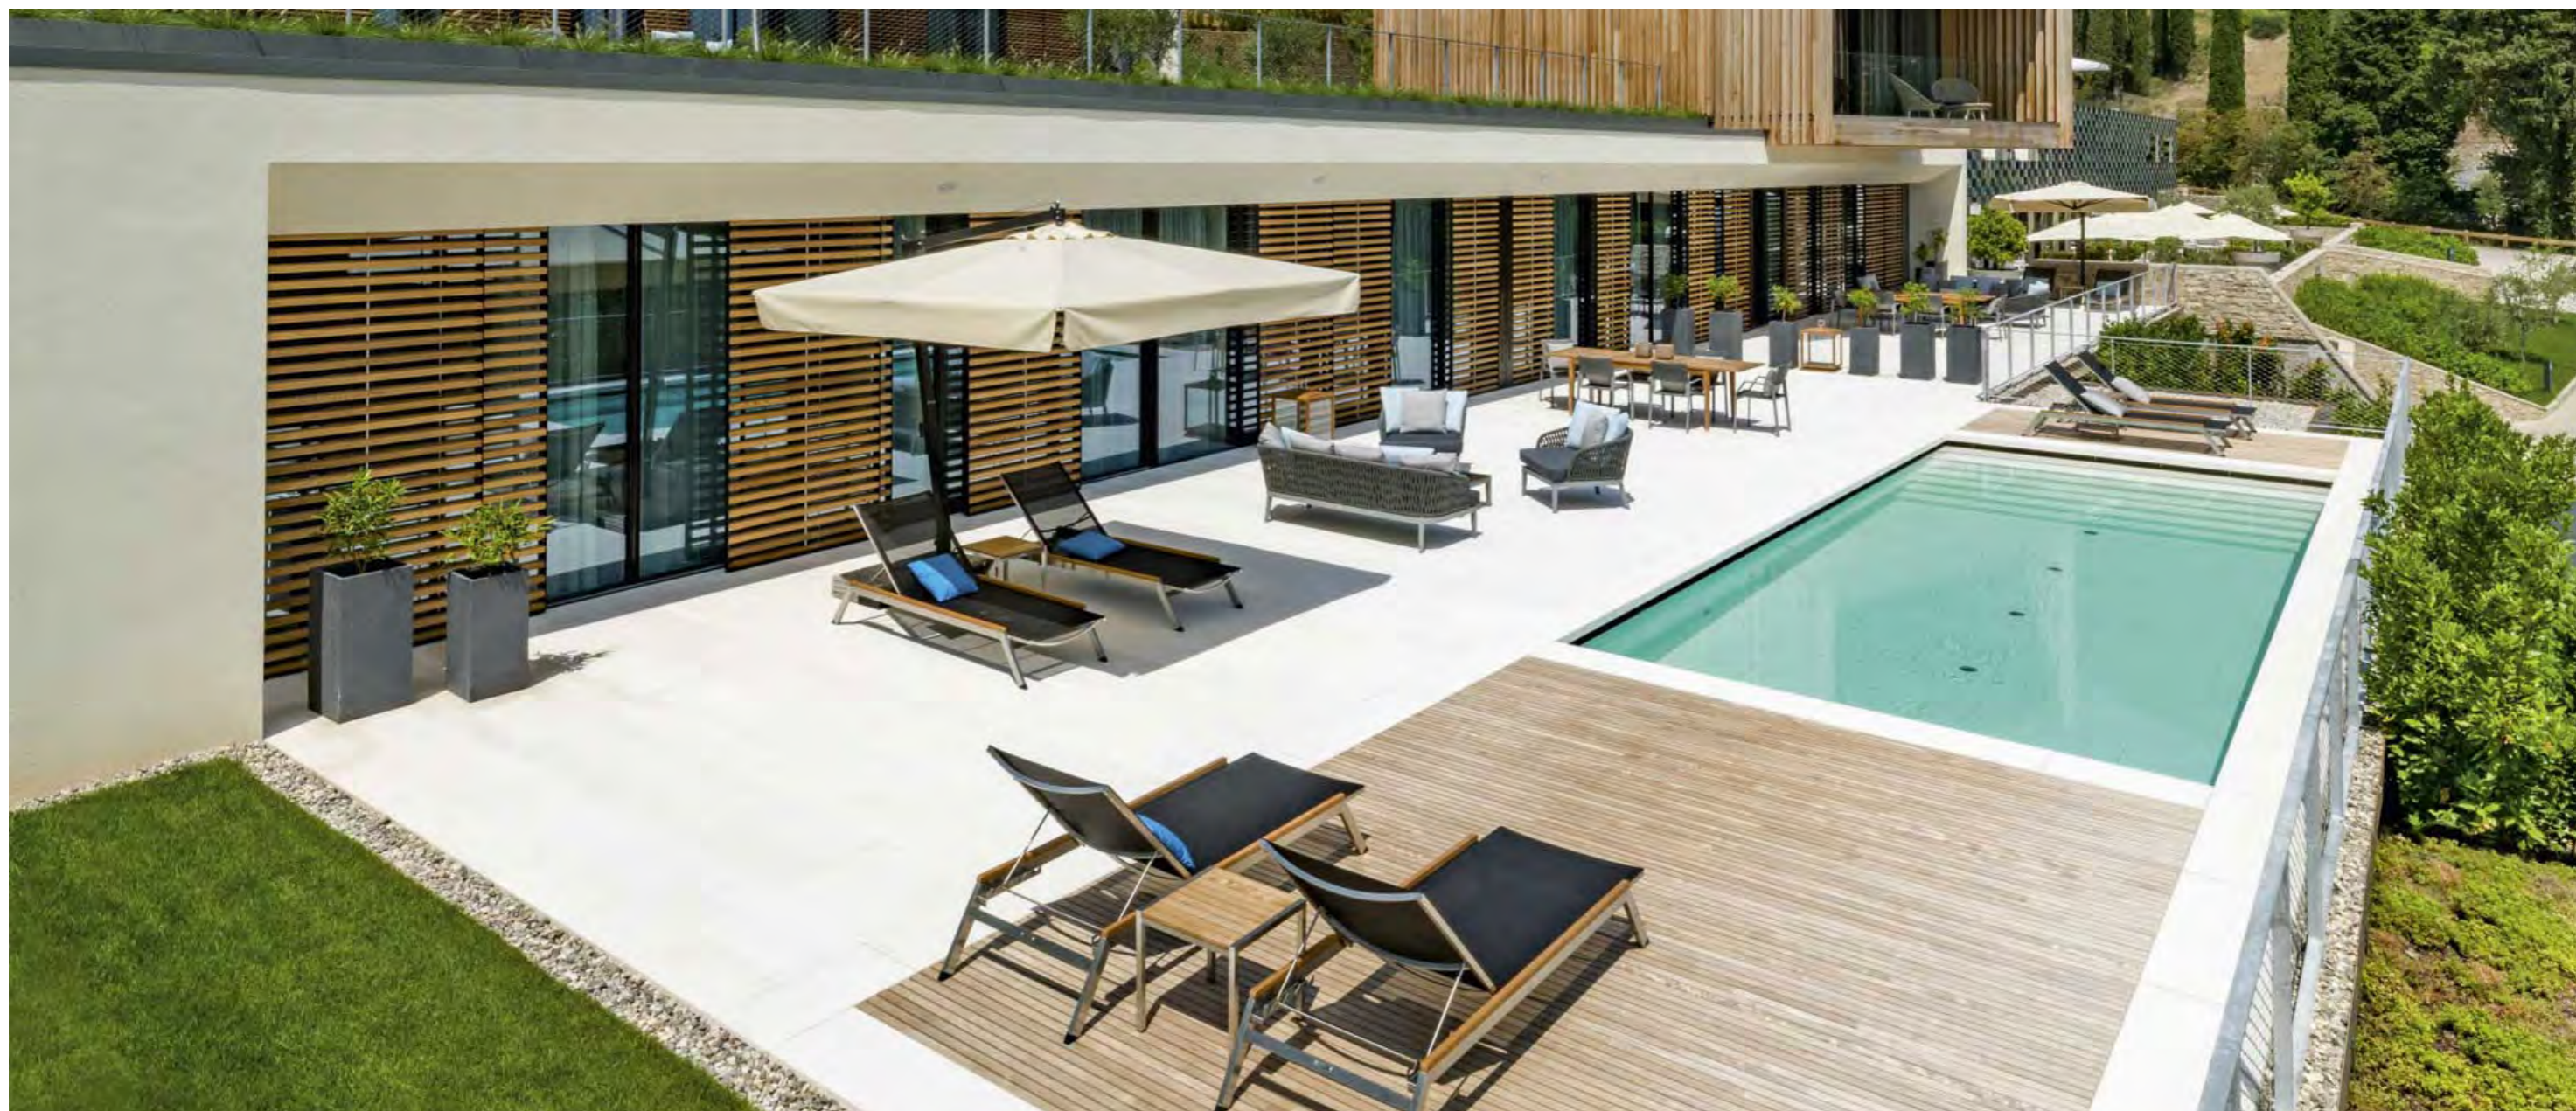

Sunbed
Wind

Reference

Villa Eden Gardone

A privileged location to spend exclusive moments together.

A relaxing and elegant environment where you can enjoy an intimate and relaxed atmosphere contemplating extraordinary panoramic views of Garda lake and the surrounding landscape.