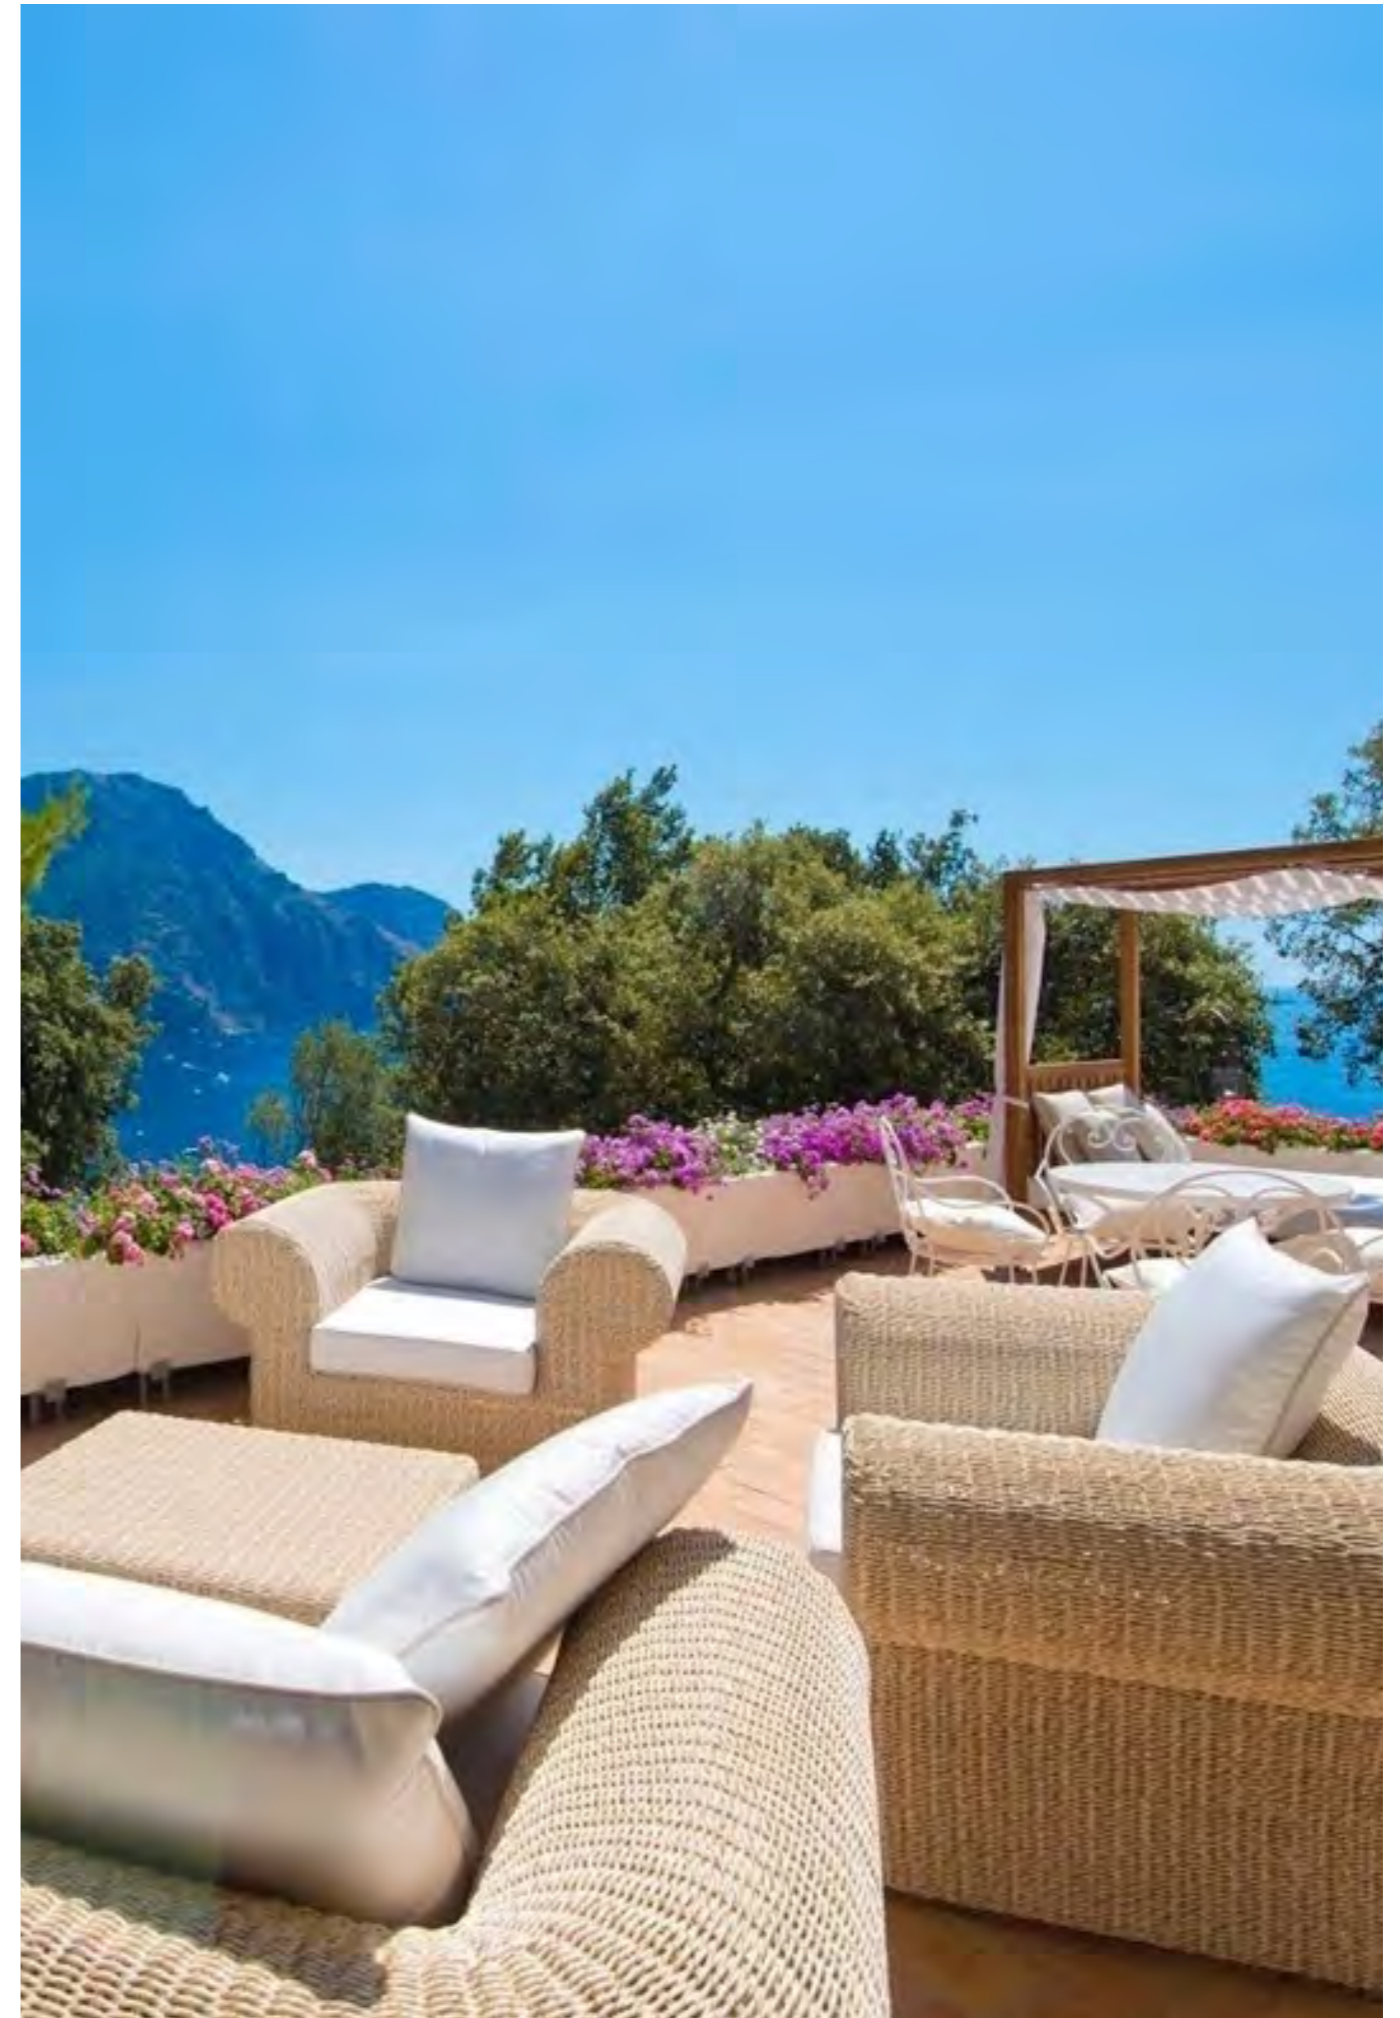

Reference

Hotel Piccolo Sant'Andrea