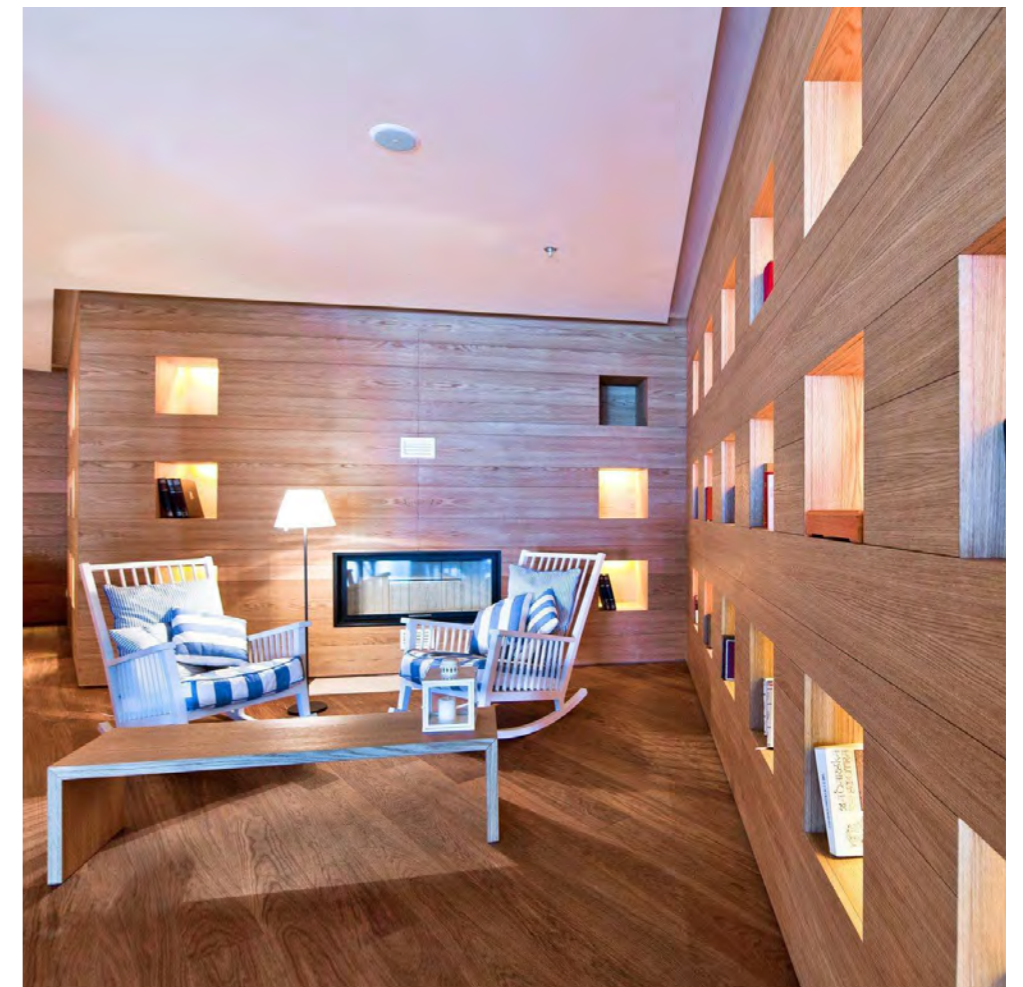

In this page: Halls and common areas produced according to the required design. Lounge Chair finiture: Teak wood together with satin stainless steel details. Twiga Service: Aluminium frames epoxy painted for outdoors. Mat in extruded polyethylene, water-proof, hand woven. Special Coffee Table: Solid Asian TEAK frames, with oil finish.