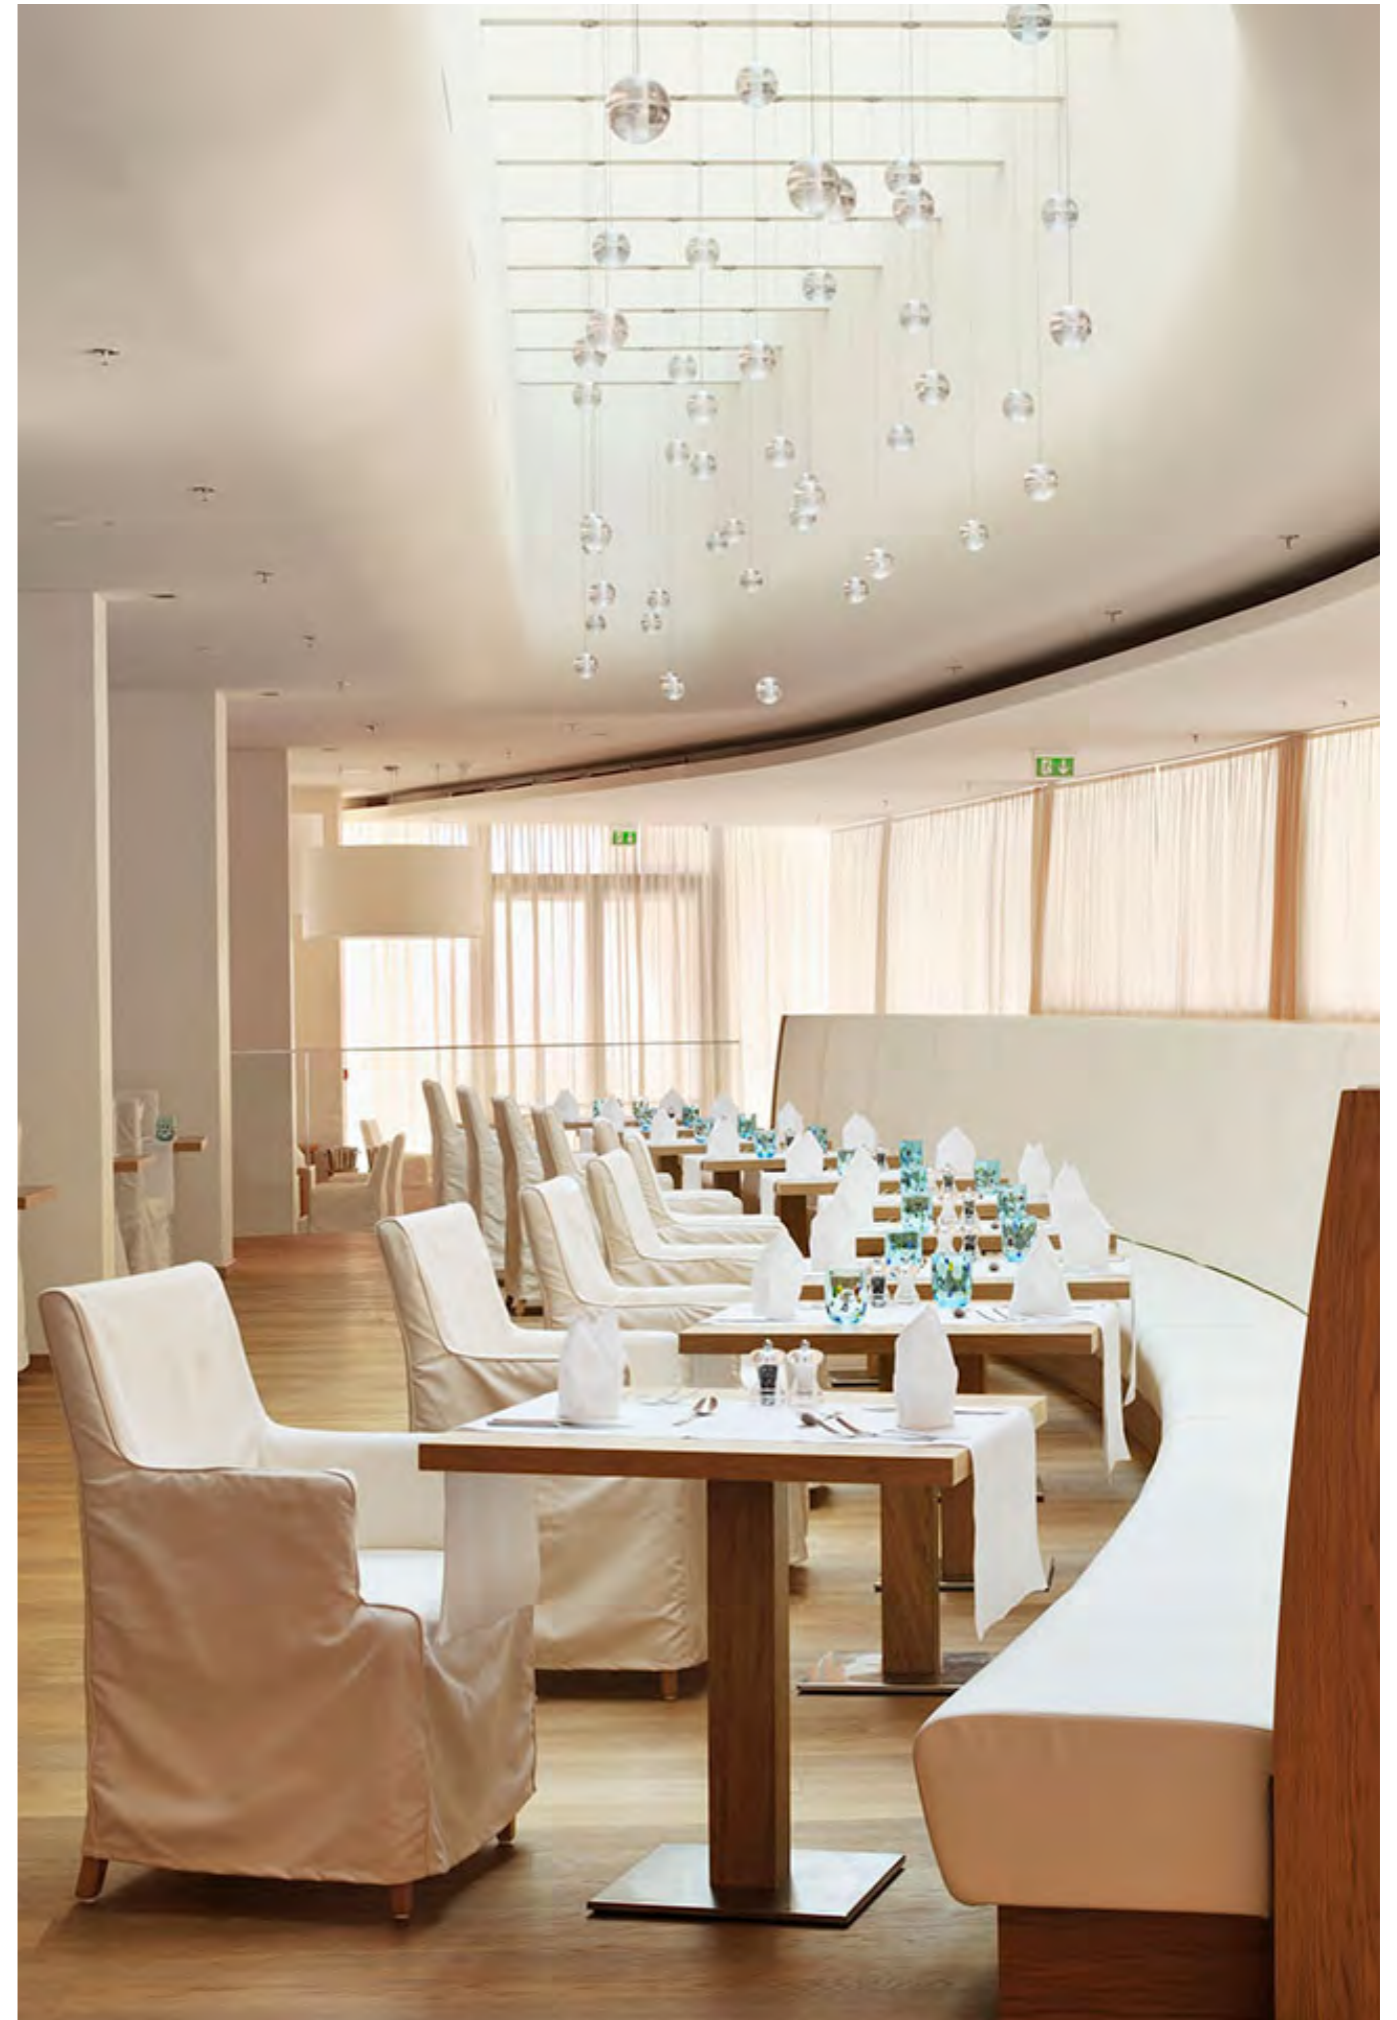

In this page: Halls and common areas produced according to the required design. Lounge Chair finiture: Teak wood together with satin stainless steel details. Twiga Service: Aluminium frames epoxy painted for outdoors. Mat in extruded polyethylene, water-proof, hand woven. Special Coffee Table: Solid Asian TEAK frames, with oil finish.