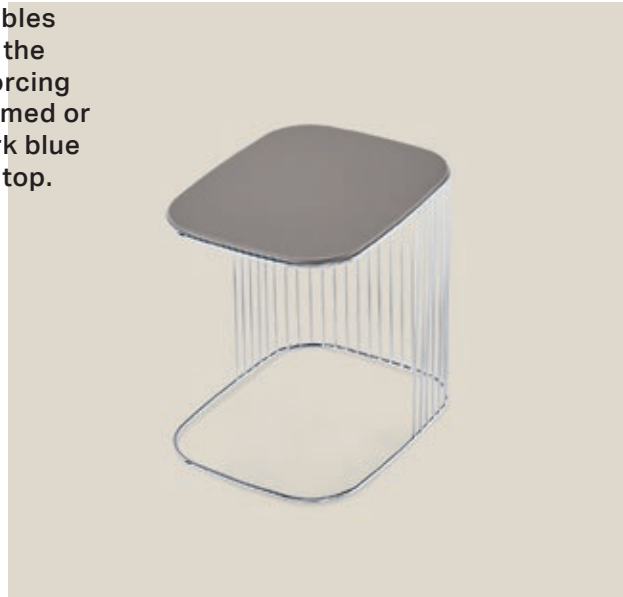

→ Day bed with a walnut-painted ash solid wood. Painted metal legs with a brushed dark grey finishing. Leathered seat pillow with matelassé backstitch.

Comb, small tables :

01_Comb Coffee Table
H37 W151 D106

Anteprima

→ Famiglia di tavolini fronte e fianco divano con struttura in tondino di metallo, disponibile in finitura cromata o oro. Piano laccato disponibile nei colori: grigio, blu scuro e bordeaux.

→ Family of small tables facing or juxtaposed to the sofa, with a metal reinforcing rod structure, with chromed or gold finishing. Grey, dark blue or burgundy-lacquered top.