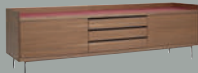

Bak Valet Stand  
Mirror / FG 440.01  
H165 W125 D49

Bak Bookcase  
FG 440.10  
H165 W128 D48

Bak Bench  
FG 441.01  
H47 W160 D41

**New Product**  
Morgans  
FG 507.00  
H60 W210 D50

Complements

Privé C  
FG 478.10  
H128 W140 D48