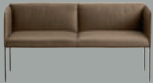

# Sofas, Modular Sofas, Desks, Complements:

→ Winnie Sofa 200 / FG 483.01

Gavi TS  
FG 343.01  
H45-72-75  
W127 D59

Hudson Day Bed  
FG 477.00  
H37 W210 D90

New Product

Otis  
FG 510

Square Sofa  
FG 465.24 / 465.04  
H42-67-69  
W135 D59