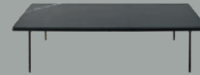

Square 140
FG 465.56
H34 W140 D90

New Product