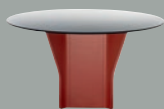

Popit B
FG 445.01
H77 W38 D38

Square B
FG 465.03/465.23
H77-90-90
W52 D51

Square C
FG 465.02/465.22
H67-80-80
W52 D51

Tables, Desks, Occasional tables:

→ Bak Table / FG 442.00

Résumé, Collection in brief.

New Product