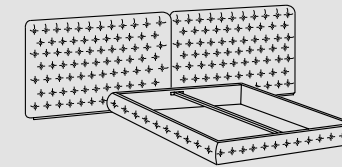

# TUYO

BASE 15  
plain with orthopedic base

BASE 30  
diamond with elite slatted base

SPRING BASE  
stripe

DOUBLE SPRING BASE  
quilt

HEAD LOW, 120x320 plain  
BASE 30, 180 plain

HEAD LOW, 120x160 plain  
SPRING BASE, 110 diamond

HEAD LOW, 120x320 capitonè  
DOUBLE SPRING BASE, 190 plain

HEAD HIGH, 160x160 stripe  
BASE 30, 160 diamond

HEAD HIGH, 160x180 capitonè  
BASE 30, 180 quilt

HEAD HIGH, 160x160 plain  
SPRING BASE, 110 diamond

HEAD LOW, 120x320 capitonè  
BASE 30, 180 capitonè

HEAD LOW, 120x320 quilt  
DOUBLE SPRING BASE, 190 quilt

HEAD LOW, 120x180 capitonè  
BASE 30, 180 capitonè

HEAD HIGH, 160x200 stripe  
BASE 30, 200 stripe