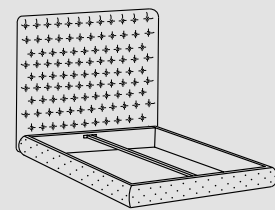

HEAD HIGH, 160x180 capitonè
BASE 30, 180 quilt