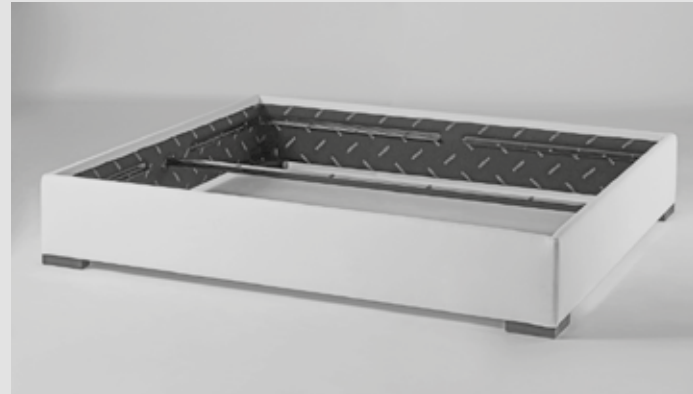

TUYO

base letto / bed base