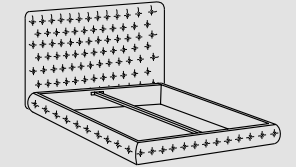

HEAD LOW, 120x180 capitonè
BASE 30, 180 capitonè