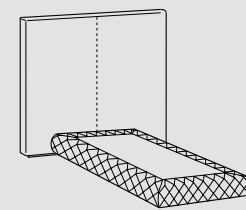

# TUYO

BASE 15  
plain with orthopedic base

BASE 30  
diamond with elite slatted base

SPRING BASE  
stripe

DOUBLE SPRING BASE  
quilt

HEAD LOW, 120x320 plain  
BASE 30, 180 plain

HEAD LOW, 120x160 plain  
SPRING BASE, 110 diamond

HEAD LOW, 120x320 capitonè  
DOUBLE SPRING BASE, 190 plain

HEAD HIGH, 160x160 stripe  
BASE 30, 160 diamond

HEAD HIGH, 160x180 capitonè  
BASE 30, 180 quilt

HEAD HIGH, 160x160 plain  
SPRING BASE, 110 diamond