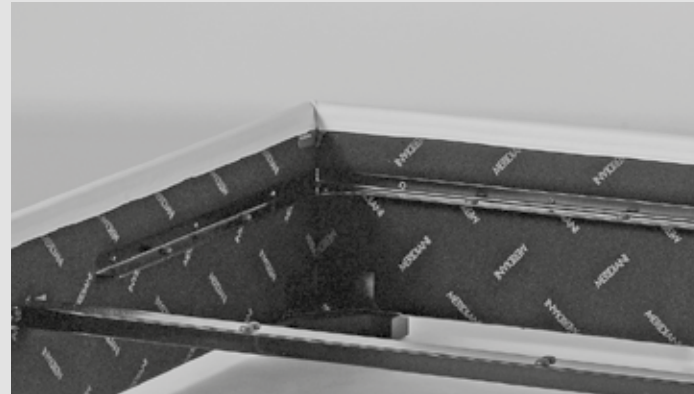

piano ortopedico / orthopedic base