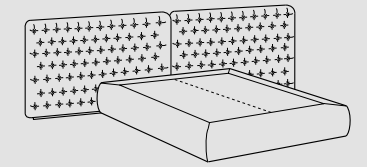

# TUYO

BASE 15  
plain with orthopedic base

BASE 30  
diamond with elite slatted base

SPRING BASE  
stripe

DOUBLE SPRING BASE  
quilt

HEAD LOW, 120x320 plain  
BASE 30, 180 plain

HEAD LOW, 120x160 plain  
SPRING BASE, 110 diamond

HEAD LOW, 120x320 capitonè  
DOUBLE SPRING BASE, 190 plain

HEAD HIGH, 160x160 stripe  
BASE 30, 160 diamond

HEAD HIGH, 160x180 capitonè  
BASE 30, 180 quilt

HEAD HIGH, 160x160 plain  
SPRING BASE, 110 diamond