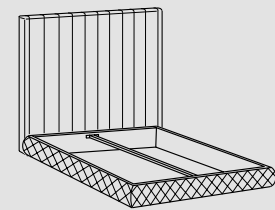

HEAD HIGH, 160x160 stripe
BASE 30, 160 diamond