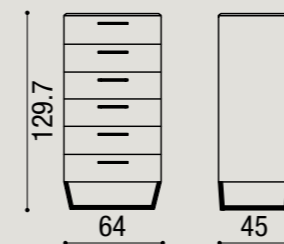

Settimanale | Narrow chest of drawers

Segno