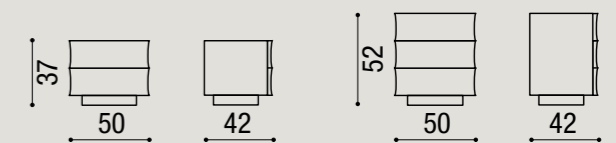

Comò | Chest of drawers

Settimanale | Narrow chest of drawers

CONTENITORI | Storage units

Icaro design by Michele Marcon

frassino tinto / frassino laccato poro aperto / laccato opaco
top: marmo / similpelle
stained ash / open pore lacquered ash / matte lacquered
top: marble / imitation leather