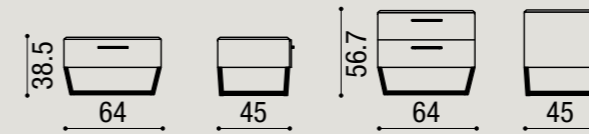

Comodini | Bedside units