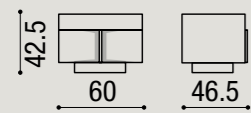

Comodini | Bedside units