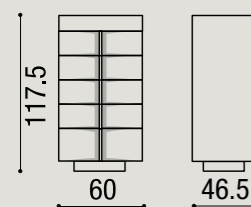

Settimanale | Narrow chest of drawers

Oliver