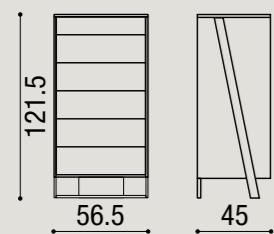

Settimanale | Narrow chest of drawers

Cubic e Cubic Glass