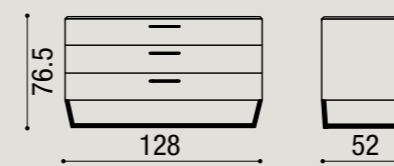

Comò | Chest of drawers