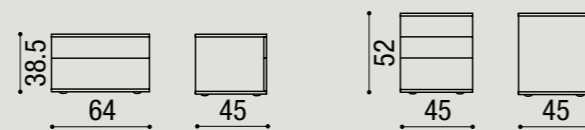

Comodini | Bedside units