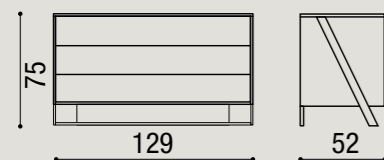

CONTENITORI | Storage units

Artic design by Michele Marcon

frassino tinto / frassino laccato poro aperto / laccato opaco
stained ash / open pore lacquered ash / matte lacquered

Comodini | Bedside units

Comò | Chest of drawers