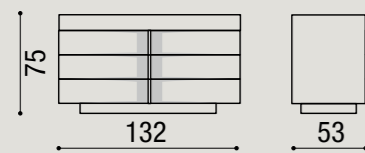

Comò | Chest of drawers