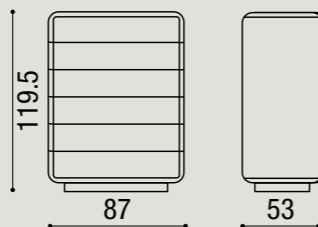

Settimanale | Narrow chest of drawers

CONTENITORI | Storage units

Ruben design by Michele Marcon

Modello depositato | Registered model
frassino tinto / frassino laccato poro aperto / laccato opaco / laccato lucido
stained ash / open pore lacquered ash / matte lacquered / glossy lacquered
piano: marmo | top: marble