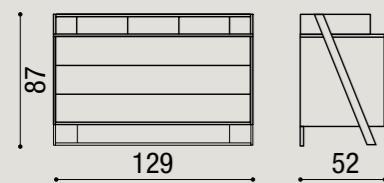

CONTENITORI | Storage units

Artic design by Michele Marcon

frassino tinto / frassino laccato poro aperto / laccato opaco
stained ash / open pore lacquered ash / matte lacquered

Comodini | Bedside units

Comò | Chest of drawers