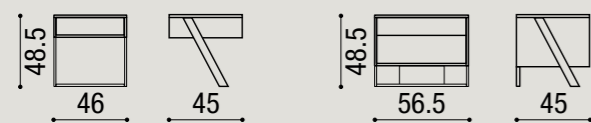

CONTENITORI | Storage units

Artic design by Michele Marcon

frassino tinto / frassino laccato poro aperto / laccato opaco
stained ash / open pore lacquered ash / matte lacquered

Comodini | Bedside units

Comò | Chest of drawers