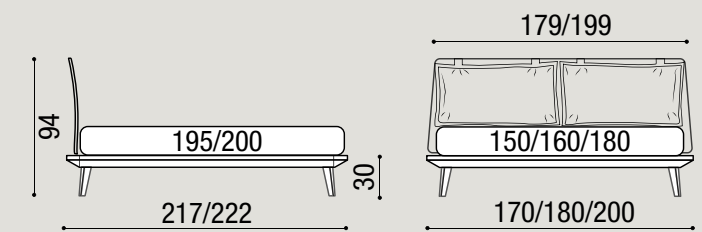

Letto Volo con coppia cuscini con bretelle | Volo bed with cushions

cuscini: lino Linara / velluto Sweet / similpelle Vintage
frassino tinto / frassino laccato poro aperto / laccato opaco
cushions: Linara linen, Sweet velvet, Vintage imitation leather
stained ash / open pore lacquered ash / matte lacquered