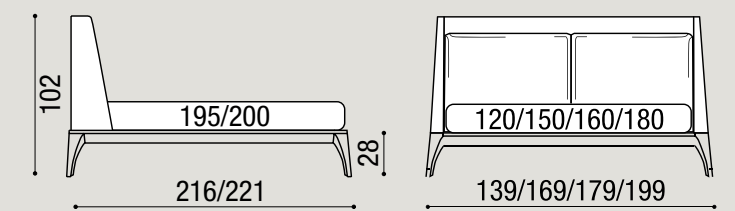

LETTI | Beds

Letto Royal | Royal bed | design by Michele Marcon

testiera: velluto Sweet / similpelle Vintage
frassino tinto / frassino laccato poro aperto
headboard: Sweet velvet / Vintage imitation leather
stained ash / open pore lacquered ash