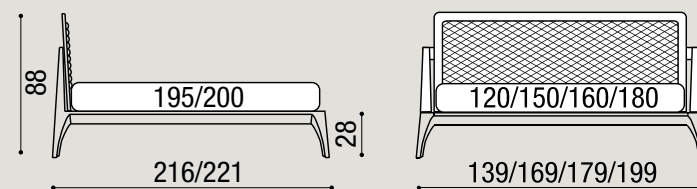

Letto Lauren Gemma | Lauren Gemma bed | design by Michele Marcon

testiera: velluto Gemma
frassino tinto / frassino laccato poro aperto
headboard: Gemma velvet
stained ash / open pore lacquered ash