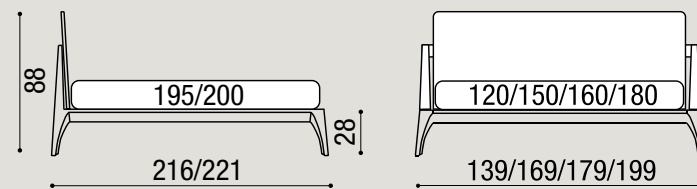

Letto Lauren | Lauren bed | design by Michele Marcon

frassino tinto / frassino laccato poro aperto
stained ash / open pore lacquered ash