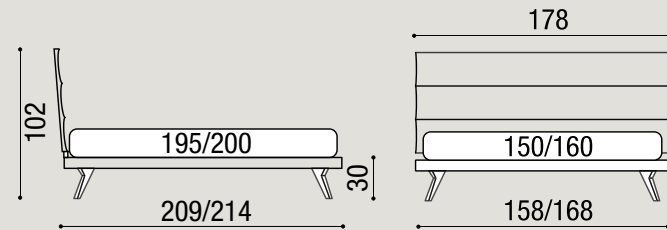

LETTI | Beds

Letto Dedalo Belt | Dedalo Belt Bed | design by Michele Marcon

cintura perimetrale: similpelle Vintage
 frassino tinto / frassino laccato poro aperto / laccato opaco / laccato lucido
 belt: Vintage imitation leather
 stained ash / open pore lacquered ash / matte lacquered / glossy lacquered