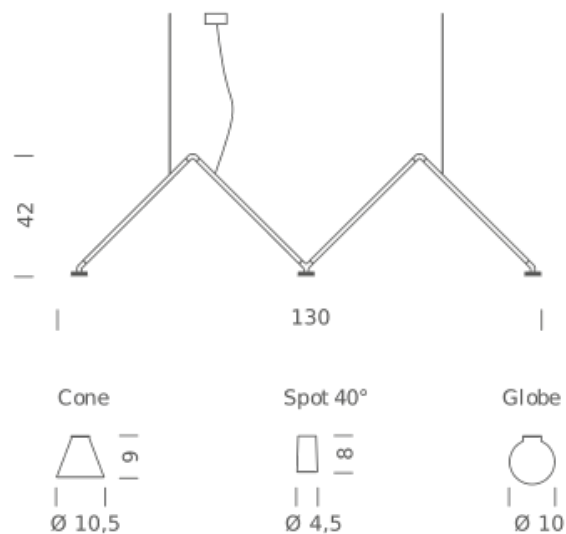

CONE | 2700K

LAMPING

Source	LED Spot
Total power	3x5W
Tension	110/240V
Typ cri	90
Energy class	A+
Notes	cablenght 2m

Codes

DAB LNN 55

Structure/Diffuser

black/gold burnished