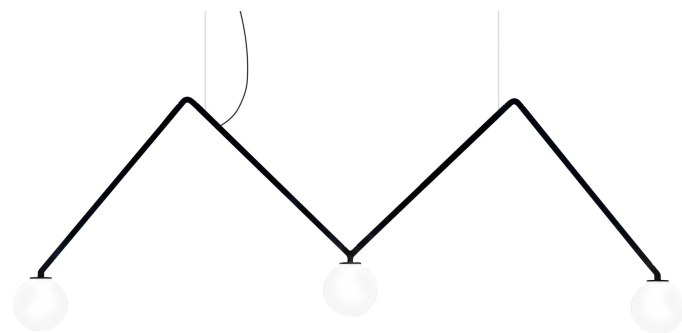

DABLIU

Suspension lamp in aluminum. Composed of a slender structure with three light points and diffusers that can be selected according to different versions. Spot version available for punctual lighting, version with spherical diffuser in opal blown glass and version with a metallic cone in burnished gold and black finish that allows more light diffusion. LED on board, dimmable.

SPOT 40° | 2700K

LAMPING

Source	LED Spot
Total power	3x5W
Tension	110/240V
Typ cri	90
Energy class	A+
Notes	cablenght 2m

Codes

DAB LNN 51

Structure/Diffuser

black/black

SPOT 40° | 3000K