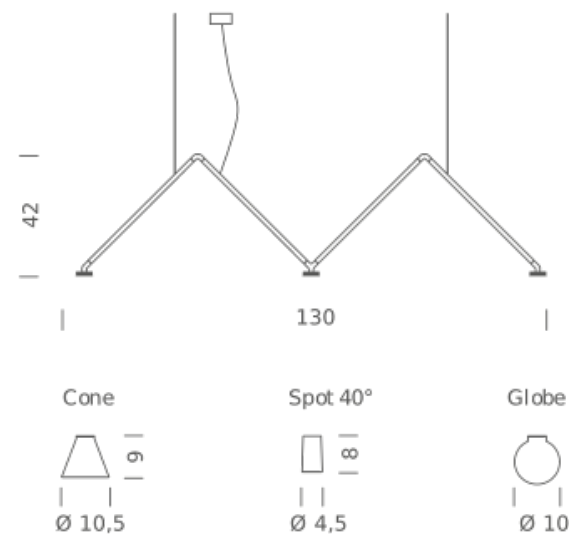

SPOT 40° | 2700K

LAMPING

Source	LED Spot
Total power	3x5W
Tension	110/240V
Typ cri	90
Energy class	A+
Notes	cablenght 2m

Codes

DAB LNN 51

Structure/Diffuser

black/black

SPOT 40° | 3000K

LAMPING

Source	LED Spot
Total power	3x5W
Tension	110/240V
Typ cri	90
Energy class	A+
Notes	cablenght 2m

Codes

DAB LNN 52

Structure/Diffuser

black/black

GLOBE | 2700K

LAMPING

Source	LED Spot
Total power	3x5W
Tension	110/240V
Typ cri	90
Energy class	A+
Notes	cablenght 2m

Codes

DAB LNN 53

Structure/Diffuser

black/opal

GLOBE | 3000K

LAMPING

Source	LED Spot
Total power	3x5W
Tension	110/240V
Typ cri	90
Energy class	A+
Notes	cablenght 2m