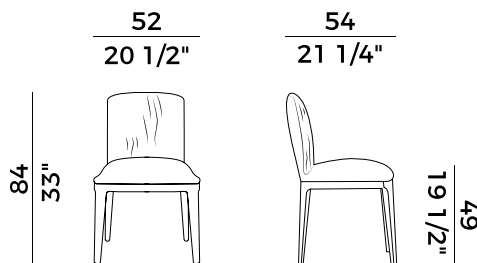

Informazioni tecniche \ *Technical information*

Descrizione tecnica \ *Technical description*

Sedia con base in massello di frassino e seduta e schienale imbottiti in poliuretano espanso ignifugo. Finiture e rivestimenti di collezione.

Chair with base in solid ash and upholstered seat and backrest with fire retardant polyurethane foam padding. Materials and coverings as per collection.

Dimensioni \ *Dimensions*

Consumi stoffe \ *Fabric and leather requirements*

FABRIC / LEATHER REQUIREMENTS

	x1	x2
H 140	ml 1,00	ml 2,00
LEATHER	m² 1,90	

FABRIC / LEATHER REQUIREMENTS

	x1	x2
H 140	yd 1.10	yd 2.20
LEATHER	ft² 20,5	

PACKAGING

2 x crt = m³ 0.41
gross weight - Kg 21