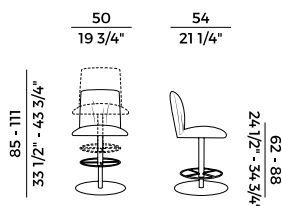

*Collection of furnishings composed of seats and extendable table.
Chair, small armchair, sofa and armchair with base in solid ash and upholstered seat and backrest with fire retardant polyurethane foam padding. Stool with four-leg base in ashwood or with round or square metal swivel central base. Available with gas height adjustment system. Upholstered seat and back. Extendable table with ash frame and top.
Materials and coverings as per collection.*

840
sedia \ chair

840/P
poltrona \ armchair

840/A
sgabello alto \ barstool

840/A-GAS
sgabello \ stool

840/AP-GAS
sgabello \ stool

840/TR1
tavolo estensibile \ extendable table

840/PL
lounge \ lounge armchair