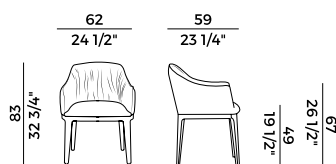

840/P
poltrona \ armchair