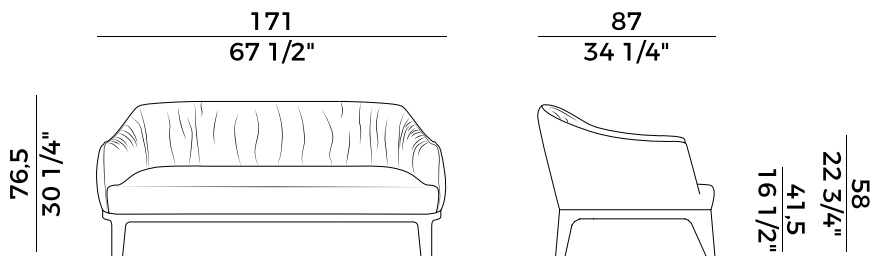

Informazioni tecniche \ *Technical information*

Descrizione tecnica \ *Technical description*

Divano con base in massello di frassino e seduta e schienale imbottiti in poliuretano espanso ignifugo. Finiture e rivestimenti di collezione.

Sofa with base in solid ash and upholstered seat and backrest with fire retardant polyurethane foam padding. Finishes and coverings as per collection.

Dimensioni \ *Dimensions*

Consumi stoffe \ *Fabric and leather requirements*

FABRIC / LEATHER REQUIREMENTS

	x1	x2
H 140	ml 7,00	ml 14,00
LEATHER	m² 16,00	

FABRIC / LEATHER REQUIREMENTS

	x1	x2
H 140	yd 7.70	yd 15.35
LEATHER	ft² 173	

PACKAGING

1 x crt = m³ 0.35
gross weight - Kg 71