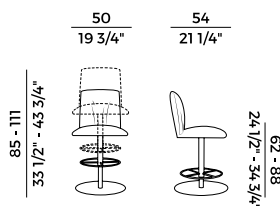

*Collection of furnishings composed of seats and extendable table.
Chair, small armchair, sofa and armchair with base in solid ash and upholstered seat and backrest with fire retardant polyurethane foam padding. Stool with four-leg base in ashwood or with round or square metal swivel central base. Available with gas height adjustment system. Upholstered seat and back. Extendable table with ash frame and top.
Materials and coverings as per collection.*

840
sedia \ chair

840/P
poltrona \ armchair

840/A
sgabello alto \ barstool

840/A-GAS
sgabello \ stool

840/AP-GAS
sgabello \ stool

840/TR1
tavolo estensibile \ extendable table

840/PL
lounge \ lounge armchair