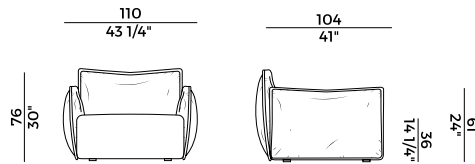

Collezione outdoor Purple \
Purple outdoor collection

Divano componibile sfoderabile,
poltrona e daybed.
Struttura in legno di massello di faggio
e multistrato di betulla e imbottitura
in poliuretano espanso ignifugo.
Rivestimenti di collezione.

Modular sofa with removable covers,
armchair and daybed.
Frame in solid beech wood and birch
plywood and padded with fire
retardant polyurethane foam.
Coverings as per collection.

935/P-OUT
lounge \ lounge armchair