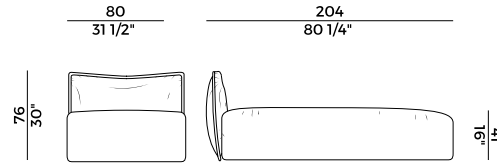

935/CL-OUT
daybed \ daybed