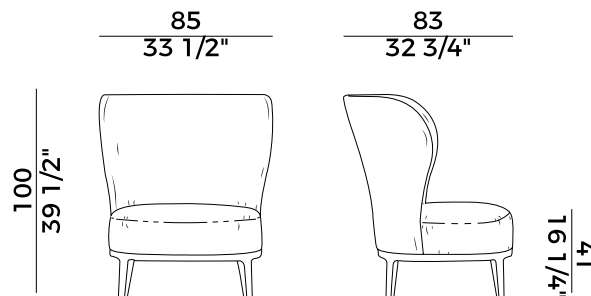

Informazioni tecniche \ *Technical information*

Descrizione tecnica \ *Technical description*

Poltrona lounge imbottita in poliuretano espanso ignifugo. Struttura in massello di faggio. Finiture e rivestimenti di collezione.

Upholstered lounge chair with fire retardant polyurethane foam padding. Solid beech wood frame. Materials and coverings as per collection.

Dimensioni \ *Dimensions*

Consumi stoffe \ *Fabric and leather requirements*

FABRIC/LEATHER REQUIREMENTS				FABRIC/LEATHER REQUIREMENTS			
		x1	x2			x1	x2
	H 140	ml 4,00	ml 8,00		H 140	yd 4.40	yd 8.75
	LEATHER	m² 7,50			LEATHER	ft² 81	
BIMATERIAL							
1. EXTERNAL BACKREST AND SEAT EDGE				1. EXTERNAL BACKREST AND SEAT EDGE			
		x1	x2			x1	x2
	H 140				H 140		
	LEATHER	m² 4,70			LEATHER	ft² 51	
2. SEAT AND BACKREST				2. SEAT AND BACKREST			
		x1	x2			x1	x2
	H 140	ml 2,20	ml 4,40		H 140	yd 2.50	yd 4.90
	LEATHER				LEATHER		

PACKAGING

1 x crt = m³ 0.75

gross weight - Kg 31.5