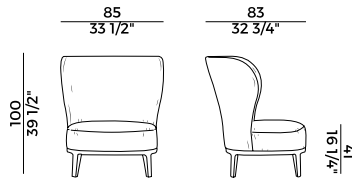

**Collezione Spring **
Spring collection

Collezione di sedute in massello di faggio e tavolini con struttura in massello di frassino.
Divano, poltrona lounge e pouf imbottiti in poliuretano espanso ignifugo.
Tavolini con piano in frassino, marmo o vetro retro verniciato.
Finiture e rivestimenti di collezione.

Collection of solid beech seats and coffee tables with solid ash wood frame. Upholstered sofa, lounge chair and pouf with fire retardant polyurethane foam padding. Coffee tables with ash wood, marble or back-painted glass top. Materials and coverings as per collection.

841/P
lounge \ lounge armchair