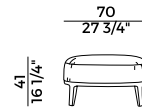

841/S
pouf \ pouf