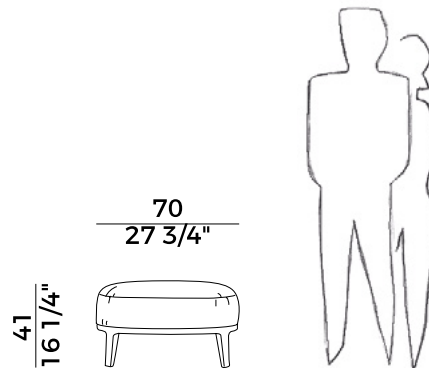

Informazioni tecniche \ *Technical information*

Descrizione tecnica \ *Technical description*

Pouf imbottito in poliuretano espanso ignifugo. Struttura in massello di faggio. Finiture e rivestimenti di collezione.

Upholstered pouf with fire retardant polyurethane foam padding. Solid beech wood frame. Materials and coverings as per collection.

Dimensioni \ *Dimensions*

Consumi stoffe \ *Fabric and leather requirements*

FABRIC/LEATHER REQUIREMENTS				FABRIC/LEATHER REQUIREMENTS			
		*1	*2			*1	*2
	H 140	ml 1,80	ml 3,60		H 140	yd 2.00	yd 3.95
	LEATHER	m² 3,30			LEATHER	ft² 36	
BIMATERIAL							
1. SEAT EDGE				1. SEAT EDGE			
		*1	*2			*1	*2
	H 140				H 140		
	LEATHER	m² 1,40			LEATHER	ft² 15	
2. SEAT				2. SEAT			
		*1	*2			*1	*2
	H 140	ml 0,80	ml 0,80		H 140	yd 0.90	yd 0.90
	LEATHER				LEATHER		

PACKAGING

1 × crt = m³ 0.30
gross weight - Kg 21