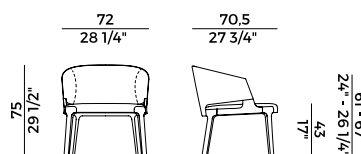

Collection of upholstered seats with ash wood or Canaletto walnut frame composed of:
Chairs, armchairs and tub chair;
Tube chair padded in fire retardant polyurethane foam with four-star swivel central base in embossed black painted aluminum;
Armchair, for outdoor use, with Iroko solid wood frame and back with painted metal frame woven in nautical rope or "Gassa" rope. Seat padded in polyurethane foam;
Single and double stool with backrest;
Single stool without backrest;
Sofa and lounge chair with high backrest and sofa and lounge chair with low backrest;
Swivel armchair upholstered in polyurethane foam padding with detail of the armrest in Canaletto walnut or ash;
Upholstered benches in different sizes with or without a table.
Finishes and coverings as per collection.

942/PLA
lounge \ lounge armchair