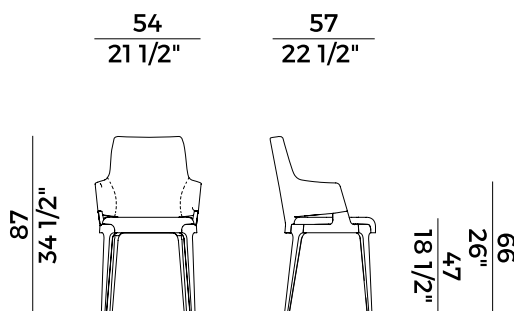

Informazioni tecniche \ *Technical information*

Descrizione tecnica \ *Technical description*

Sedia imbottita con struttura in frassino o in noce Canaletto. Finiture e rivestimenti di collezione. Prodotto disponibile in versione bimaterica.

Upholstered chair with ash wood or Canaletto walnut frame. Finishes and coverings as per collection. Product available in bimaterial version.

Dimensioni \ *Dimensions*

Consumi stoffe \ *Fabric and leather requirements*

	FABRIC AND LEATHER REQUIREMENTS		FABRIC AND LEATHER REQUIREMENTS	
	*1	*2	*1	*2
H 140	ml 1,36	ml 2,72	yd 1,50	yd 3,00
H 130	ml 1,36	ml 2,72	yd 1,50	yd 3,00
LEATHER	m² 2,90		ft² 32	

BIMATERIAL

1. OUTER BACKREST		2. SEAT AND BACKREST	
*1	*2	*1	*2
H 140		ml 0,86	ml 1,72
H 130		ml 0,86	ml 1,72
LEATHER	m² 1,15	LEATHER	

1. OUTER BACKREST		2. SEAT AND BACKREST	
*1	*2	*1	*2
H 140		yd 0,95	yd 1,90
H 130		yd 0,95	yd 1,90
LEATHER	ft² 13	LEATHER