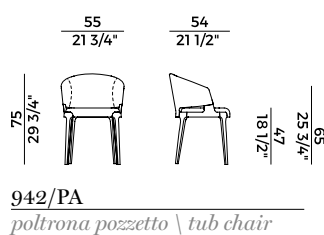

Collection of upholstered seats with ash wood or Canaletto walnut frame composed of:
Chairs, armchairs and tub chair;
Tube chair padded in fire retardant polyurethane foam with four-star swivel central base in embossed black painted aluminum;
Armchair, for outdoor use, with Iroko solid wood frame and back with painted metal frame woven in nautical rope or "Gassa" rope. Seat padded in polyurethane foam;
Single and double stool with backrest;
Single stool without backrest;
Sofa and lounge chair with high backrest and sofa and lounge chair with low backrest;
Swivel armchair upholstered in polyurethane foam padding with detail of the armrest in Canaletto walnut or ash;
Upholstered benches in different sizes with or without a table.
Finishes and coverings as per collection.