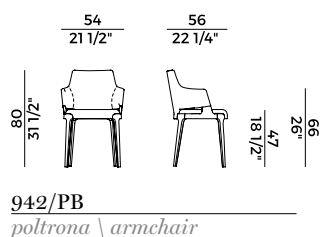

Collection of upholstered seats with ash wood or Canaletto walnut frame composed of:
Chairs, armchairs and tub chair;
Tube chair padded in fire retardant polyurethane foam with four-star swivel central base in embossed black painted aluminum;
Armchair, for outdoor use, with Iroko solid wood frame and back with painted metal frame woven in nautical rope or "Gassa" rope. Seat padded in polyurethane foam;
Single and double stool with backrest;
Single stool without backrest;
Sofa and lounge chair with high backrest and sofa and lounge chair with low backrest;
Swivel armchair upholstered in polyurethane foam padding with detail of the armrest in Canaletto walnut or ash;
Upholstered benches in different sizes with or without a table.
Finishes and coverings as per collection.