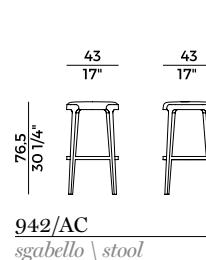

Collection of upholstered seats with ash wood or Canaletto walnut frame composed of:
Chairs, armchairs and tub chair;
Tube chair padded in fire retardant polyurethane foam with four-star swivel central base in embossed black painted aluminum;
Armchair, for outdoor use, with Iroko solid wood frame and back with painted metal frame woven in nautical rope or "Gassa" rope. Seat padded in polyurethane foam;
Single and double stool with backrest;
Single stool without backrest;
Sofa and lounge chair with high backrest and sofa and lounge chair with low backrest;
Swivel armchair upholstered in polyurethane foam padding with detail of the armrest in Canaletto walnut or ash;
Upholstered benches in different sizes with or without a table.
Finishes and coverings as per collection.