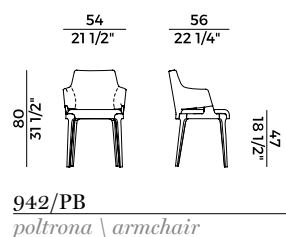

Collection of upholstered seats with ash wood or Canaletto walnut frame composed of:
Chairs, armchairs and tub chair;
Tube chair padded in fire retardant polyurethane foam with four-star swivel central base in embossed black painted aluminum;
Armchair, for outdoor use, with Iroko solid wood frame and back with painted metal frame woven in nautical rope or "Gassa" rope. Seat padded in polyurethane foam;
Single and double stool with backrest;
Single stool without backrest;
Sofa and lounge chair with high backrest and sofa and lounge chair with low backrest;
Swivel armchair upholstered in polyurethane foam padding with detail of the armrest in Canaletto walnut or ash;
Upholstered benches in different sizes with or without a table.
Finishes and coverings as per collection.