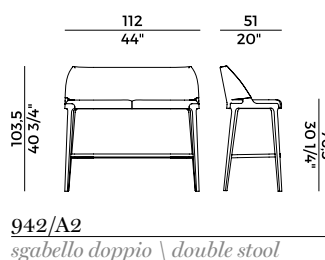

Collection of upholstered seats with ash wood or Canaletto walnut frame composed of:
Chairs, armchairs and tub chair;
Tube chair padded in fire retardant polyurethane foam with four-star swivel central base in embossed black painted aluminum;
Armchair, for outdoor use, with Iroko solid wood frame and back with painted metal frame woven in nautical rope or "Gassa" rope. Seat padded in polyurethane foam;
Single and double stool with backrest;
Single stool without backrest;
Sofa and lounge chair with high backrest and sofa and lounge chair with low backrest;
Swivel armchair upholstered in polyurethane foam padding with detail of the armrest in Canaletto walnut or ash;
Upholstered benches in different sizes with or without a table.
Finishes and coverings as per collection.