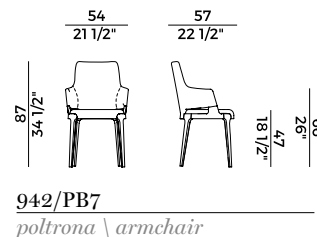

Collection of upholstered seats with ash wood or Canaletto walnut frame composed of:
Chairs, armchairs and tub chair;
Tube chair padded in fire retardant polyurethane foam with four-star swivel central base in embossed black painted aluminum;
Armchair, for outdoor use, with Iroko solid wood frame and back with painted metal frame woven in nautical rope or "Gassa" rope. Seat padded in polyurethane foam;
Single and double stool with backrest;
Single stool without backrest;
Sofa and lounge chair with high backrest and sofa and lounge chair with low backrest;
Swivel armchair upholstered in polyurethane foam padding with detail of the armrest in Canaletto walnut or ash;
Upholstered benches in different sizes with or without a table.
Finishes and coverings as per collection.