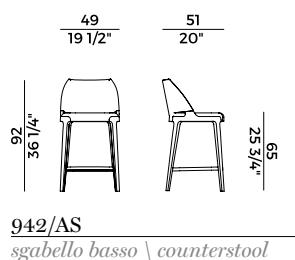

Collection of upholstered seats with ash wood or Canaletto walnut frame composed of:
Chairs, armchairs and tub chair;
Tube chair padded in fire retardant polyurethane foam with four-star swivel central base in embossed black painted aluminum;
Armchair, for outdoor use, with Iroko solid wood frame and back with painted metal frame woven in nautical rope or "Gassa" rope. Seat padded in polyurethane foam;
Single and double stool with backrest;
Single stool without backrest;
Sofa and lounge chair with high backrest and sofa and lounge chair with low backrest;
Swivel armchair upholstered in polyurethane foam padding with detail of the armrest in Canaletto walnut or ash;
Upholstered benches in different sizes with or without a table.
Finishes and coverings as per collection.