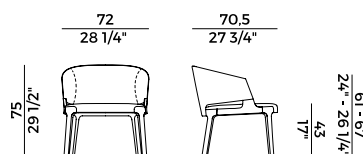

Collection of upholstered seats with ash wood or Canaletto walnut frame composed of:
Chairs, armchairs and tub chair;
Tube chair padded in fire retardant polyurethane foam with four-star swivel central base in embossed black painted aluminum;
Armchair, for outdoor use, with Iroko solid wood frame and back with painted metal frame woven in nautical rope or "Gassa" rope. Seat padded in polyurethane foam;
Single and double stool with backrest;
Single stool without backrest;
Sofa and lounge chair with high backrest and sofa and lounge chair with low backrest;
Swivel armchair upholstered in polyurethane foam padding with detail of the armrest in Canaletto walnut or ash;
Upholstered benches in different sizes with or without a table.
Finishes and coverings as per collection.

942/PLA
lounge \ lounge armchair