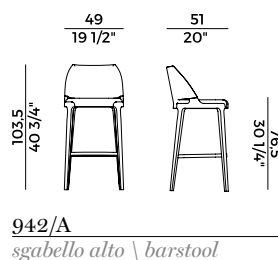

Collection of upholstered seats with ash wood or Canaletto walnut frame composed of:
Chairs, armchairs and tub chair;
Tube chair padded in fire retardant polyurethane foam with four-star swivel central base in embossed black painted aluminum;
Armchair, for outdoor use, with Iroko solid wood frame and back with painted metal frame woven in nautical rope or "Gassa" rope. Seat padded in polyurethane foam;
Single and double stool with backrest;
Single stool without backrest;
Sofa and lounge chair with high backrest and sofa and lounge chair with low backrest;
Swivel armchair upholstered in polyurethane foam padding with detail of the armrest in Canaletto walnut or ash;
Upholstered benches in different sizes with or without a table.
Finishes and coverings as per collection.