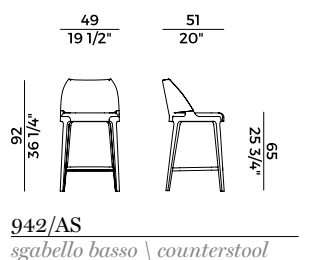

Collection of upholstered seats with ash wood or Canaletto walnut frame composed of:
Chairs, armchairs and tub chair;
Tube chair padded in fire retardant polyurethane foam with four-star swivel central base in embossed black painted aluminum;
Armchair, for outdoor use, with Iroko solid wood frame and back with painted metal frame woven in nautical rope or "Gassa" rope. Seat padded in polyurethane foam;
Single and double stool with backrest;
Single stool without backrest;
Sofa and lounge chair with high backrest and sofa and lounge chair with low backrest;
Swivel armchair upholstered in polyurethane foam padding with detail of the armrest in Canaletto walnut or ash;
Upholstered benches in different sizes with or without a table.
Finishes and coverings as per collection.