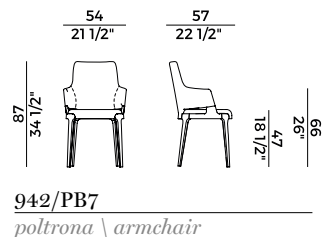

Collection of upholstered seats with ash wood or Canaletto walnut frame composed of:
Chairs, armchairs and tub chair;
Tube chair padded in fire retardant polyurethane foam with four-star swivel central base in embossed black painted aluminum;
Armchair, for outdoor use, with Iroko solid wood frame and back with painted metal frame woven in nautical rope or "Gassa" rope. Seat padded in polyurethane foam;
Single and double stool with backrest;
Single stool without backrest;
Sofa and lounge chair with high backrest and sofa and lounge chair with low backrest;
Swivel armchair upholstered in polyurethane foam padding with detail of the armrest in Canaletto walnut or ash;
Upholstered benches in different sizes with or without a table.
Finishes and coverings as per collection.