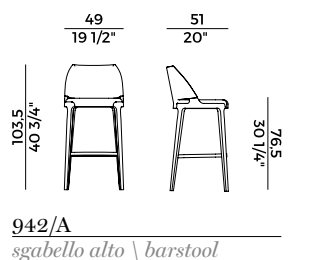

Collection of upholstered seats with ash wood or Canaletto walnut frame composed of:
Chairs, armchairs and tub chair;
Tube chair padded in fire retardant polyurethane foam with four-star swivel central base in embossed black painted aluminum;
Armchair, for outdoor use, with Iroko solid wood frame and back with painted metal frame woven in nautical rope or "Gassa" rope. Seat padded in polyurethane foam;
Single and double stool with backrest;
Single stool without backrest;
Sofa and lounge chair with high backrest and sofa and lounge chair with low backrest;
Swivel armchair upholstered in polyurethane foam padding with detail of the armrest in Canaletto walnut or ash;
Upholstered benches in different sizes with or without a table.
Finishes and coverings as per collection.