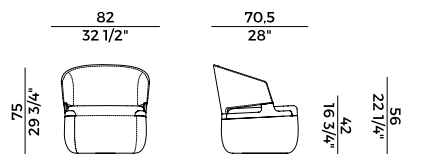

942/PLAG
poltrona lounge girevole \ swivel lounge armchair