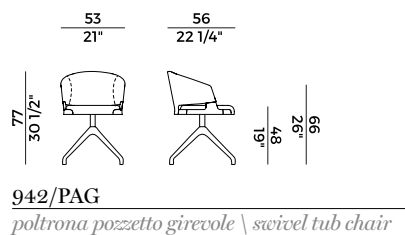

Collection of upholstered seats with ash wood or Canaletto walnut frame composed of:
Chairs, armchairs and tub chair;
Tube chair padded in fire retardant polyurethane foam with four-star swivel central base in embossed black painted aluminum;
Armchair, for outdoor use, with Iroko solid wood frame and back with painted metal frame woven in nautical rope or "Gassa" rope. Seat padded in polyurethane foam;
Single and double stool with backrest;
Single stool without backrest;
Sofa and lounge chair with high backrest and sofa and lounge chair with low backrest;
Swivel armchair upholstered in polyurethane foam padding with detail of the armrest in Canaletto walnut or ash;
Upholstered benches in different sizes with or without a table.
Finishes and coverings as per collection.