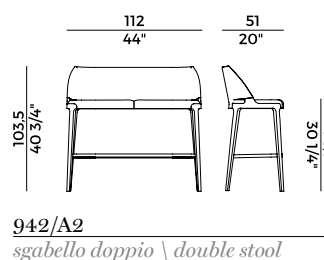

Collection of upholstered seats with ash wood or Canaletto walnut frame composed of:
Chairs, armchairs and tub chair;
Tube chair padded in fire retardant polyurethane foam with four-star swivel central base in embossed black painted aluminum;
Armchair, for outdoor use, with Iroko solid wood frame and back with painted metal frame woven in nautical rope or "Gassa" rope. Seat padded in polyurethane foam;
Single and double stool with backrest;
Single stool without backrest;
Sofa and lounge chair with high backrest and sofa and lounge chair with low backrest;
Swivel armchair upholstered in polyurethane foam padding with detail of the armrest in Canaletto walnut or ash;
Upholstered benches in different sizes with or without a table.
Finishes and coverings as per collection.