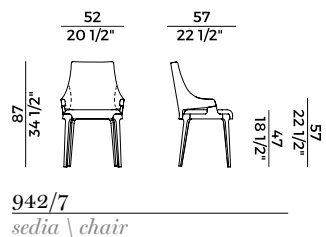

Collection of upholstered seats with ash wood or Canaletto walnut frame composed of:
Chairs, armchairs and tub chair;
Tube chair padded in fire retardant polyurethane foam with four-star swivel central base in embossed black painted aluminum;
Armchair, for outdoor use, with Iroko solid wood frame and back with painted metal frame woven in nautical rope or "Gassa" rope. Seat padded in polyurethane foam;
Single and double stool with backrest;
Single stool without backrest;
Sofa and lounge chair with high backrest and sofa and lounge chair with low backrest;
Swivel armchair upholstered in polyurethane foam padding with detail of the armrest in Canaletto walnut or ash;
Upholstered benches in different sizes with or without a table.
Finishes and coverings as per collection.