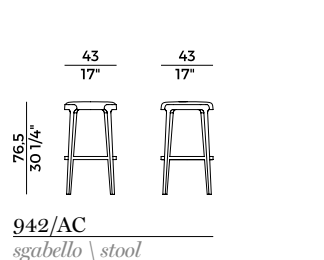

Collection of upholstered seats with ash wood or Canaletto walnut frame composed of:
Chairs, armchairs and tub chair;
Tube chair padded in fire retardant polyurethane foam with four-star swivel central base in embossed black painted aluminum;
Armchair, for outdoor use, with Iroko solid wood frame and back with painted metal frame woven in nautical rope or "Gassa" rope. Seat padded in polyurethane foam;
Single and double stool with backrest;
Single stool without backrest;
Sofa and lounge chair with high backrest and sofa and lounge chair with low backrest;
Swivel armchair upholstered in polyurethane foam padding with detail of the armrest in Canaletto walnut or ash;
Upholstered benches in different sizes with or without a table.
Finishes and coverings as per collection.