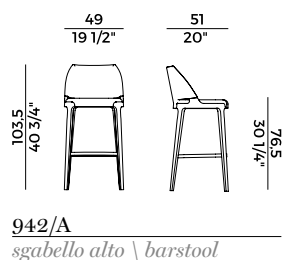

Collection of upholstered seats with ash wood or Canaletto walnut frame composed of:
Chairs, armchairs and tub chair;
Tube chair padded in fire retardant polyurethane foam with four-star swivel central base in embossed black painted aluminum;
Armchair, for outdoor use, with Iroko solid wood frame and back with painted metal frame woven in nautical rope or "Gassa" rope. Seat padded in polyurethane foam;
Single and double stool with backrest;
Single stool without backrest;
Sofa and lounge chair with high backrest and sofa and lounge chair with low backrest;
Swivel armchair upholstered in polyurethane foam padding with detail of the armrest in Canaletto walnut or ash;
Upholstered benches in different sizes with or without a table.
Finishes and coverings as per collection.