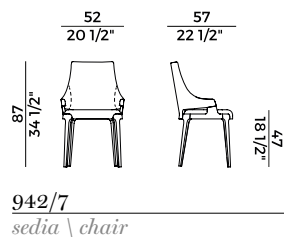

Collection of upholstered seats with ash wood or Canaletto walnut frame composed of:
Chairs, armchairs and tub chair;
Tube chair padded in fire retardant polyurethane foam with four-star swivel central base in embossed black painted aluminum;
Armchair, for outdoor use, with Iroko solid wood frame and back with painted metal frame woven in nautical rope or "Gassa" rope. Seat padded in polyurethane foam;
Single and double stool with backrest;
Single stool without backrest;
Sofa and lounge chair with high backrest and sofa and lounge chair with low backrest;
Swivel armchair upholstered in polyurethane foam padding with detail of the armrest in Canaletto walnut or ash;
Upholstered benches in different sizes with or without a table.
Finishes and coverings as per collection.