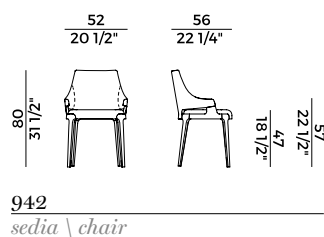

Collection of upholstered seats with ash wood or Canaletto walnut frame composed of:
Chairs, armchairs and tub chair;
Tube chair padded in fire retardant polyurethane foam with four-star swivel central base in embossed black painted aluminum;
Armchair, for outdoor use, with Iroko solid wood frame and back with painted metal frame woven in nautical rope or "Gassa" rope. Seat padded in polyurethane foam;
Single and double stool with backrest;
Single stool without backrest;
Sofa and lounge chair with high backrest and sofa and lounge chair with low backrest;
Swivel armchair upholstered in polyurethane foam padding with detail of the armrest in Canaletto walnut or ash;
Upholstered benches in different sizes with or without a table.
Finishes and coverings as per collection.