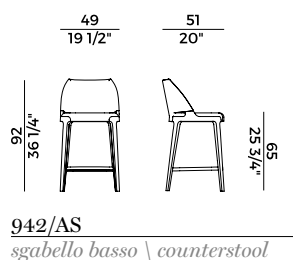

Collection of upholstered seats with ash wood or Canaletto walnut frame composed of:
Chairs, armchairs and tub chair;
Tube chair padded in fire retardant polyurethane foam with four-star swivel central base in embossed black painted aluminum;
Armchair, for outdoor use, with Iroko solid wood frame and back with painted metal frame woven in nautical rope or "Gassa" rope. Seat padded in polyurethane foam;
Single and double stool with backrest;
Single stool without backrest;
Sofa and lounge chair with high backrest and sofa and lounge chair with low backrest;
Swivel armchair upholstered in polyurethane foam padding with detail of the armrest in Canaletto walnut or ash;
Upholstered benches in different sizes with or without a table.
Finishes and coverings as per collection.