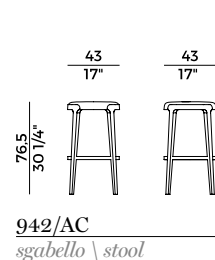

Collection of upholstered seats with ash wood or Canaletto walnut frame composed of:
Chairs, armchairs and tub chair;
Tube chair padded in fire retardant polyurethane foam with four-star swivel central base in embossed black painted aluminum;
Armchair, for outdoor use, with Iroko solid wood frame and back with painted metal frame woven in nautical rope or "Gassa" rope. Seat padded in polyurethane foam;
Single and double stool with backrest;
Single stool without backrest;
Sofa and lounge chair with high backrest and sofa and lounge chair with low backrest;
Swivel armchair upholstered in polyurethane foam padding with detail of the armrest in Canaletto walnut or ash;
Upholstered benches in different sizes with or without a table.
Finishes and coverings as per collection.