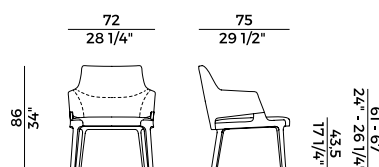

942/PLB
lounge \ lounge armchair