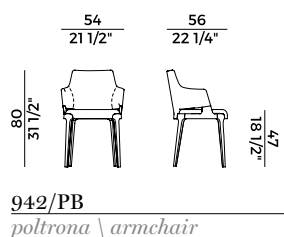

Collection of upholstered seats with ash wood or Canaletto walnut frame composed of:
Chairs, armchairs and tub chair;
Tube chair padded in fire retardant polyurethane foam with four-star swivel central base in embossed black painted aluminum;
Armchair, for outdoor use, with Iroko solid wood frame and back with painted metal frame woven in nautical rope or "Gassa" rope. Seat padded in polyurethane foam;
Single and double stool with backrest;
Single stool without backrest;
Sofa and lounge chair with high backrest and sofa and lounge chair with low backrest;
Swivel armchair upholstered in polyurethane foam padding with detail of the armrest in Canaletto walnut or ash;
Upholstered benches in different sizes with or without a table.
Finishes and coverings as per collection.