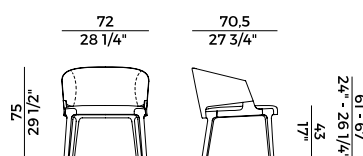

*Collection of upholstered seats with ash wood or Canaletto walnut frame composed of:
Chairs, armchairs and tub chair;
Tube chair padded in fire retardant polyurethane foam with four-star swivel central base in embossed black painted aluminum;
Armchair, for outdoor use, with Iroko solid wood frame and back with painted metal frame woven in nautical rope or "Gassa" rope. Seat padded in polyurethane foam;
Single and double stool with backrest;
Single stool without backrest;
Sofa and lounge chair with high backrest and sofa and lounge chair with low backrest;
Swivel armchair upholstered in polyurethane foam padding with detail of the armrest in Canaletto walnut or ash;
Upholstered benches in different sizes with or without a table.
Finishes and coverings as per collection.*

942/PLA
lounge \ lounge armchair