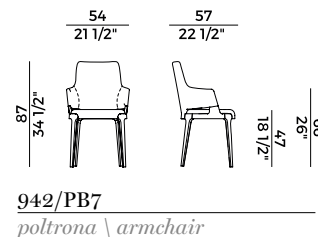

Collection of upholstered seats with ash wood or Canaletto walnut frame composed of:
Chairs, armchairs and tub chair;
Tube chair padded in fire retardant polyurethane foam with four-star swivel central base in embossed black painted aluminum;
Armchair, for outdoor use, with Iroko solid wood frame and back with painted metal frame woven in nautical rope or "Gassa" rope. Seat padded in polyurethane foam;
Single and double stool with backrest;
Single stool without backrest;
Sofa and lounge chair with high backrest and sofa and lounge chair with low backrest;
Swivel armchair upholstered in polyurethane foam padding with detail of the armrest in Canaletto walnut or ash;
Upholstered benches in different sizes with or without a table.
Finishes and coverings as per collection.