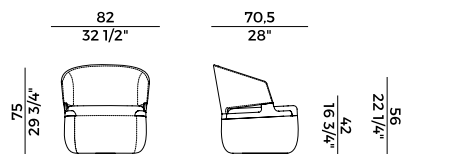

942/PLAG
poltrona lounge girevole \ swivel lounge armchair