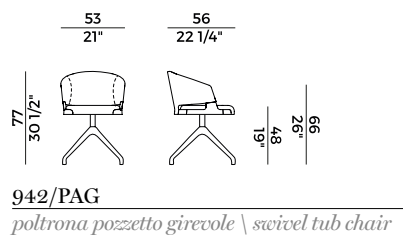

Collection of upholstered seats with ash wood or Canaletto walnut frame composed of:
Chairs, armchairs and tub chair;
Tube chair padded in fire retardant polyurethane foam with four-star swivel central base in embossed black painted aluminum;
Armchair, for outdoor use, with Iroko solid wood frame and back with painted metal frame woven in nautical rope or "Gassa" rope. Seat padded in polyurethane foam;
Single and double stool with backrest;
Single stool without backrest;
Sofa and lounge chair with high backrest and sofa and lounge chair with low backrest;
Swivel armchair upholstered in polyurethane foam padding with detail of the armrest in Canaletto walnut or ash;
Upholstered benches in different sizes with or without a table.
Finishes and coverings as per collection.