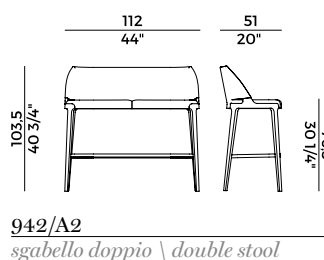

Collection of upholstered seats with ash wood or Canaletto walnut frame composed of:
Chairs, armchairs and tub chair;
Tube chair padded in fire retardant polyurethane foam with four-star swivel central base in embossed black painted aluminum;
Armchair, for outdoor use, with Iroko solid wood frame and back with painted metal frame woven in nautical rope or "Gassa" rope. Seat padded in polyurethane foam;
Single and double stool with backrest;
Single stool without backrest;
Sofa and lounge chair with high backrest and sofa and lounge chair with low backrest;
Swivel armchair upholstered in polyurethane foam padding with detail of the armrest in Canaletto walnut or ash;
Upholstered benches in different sizes with or without a table.
Finishes and coverings as per collection.