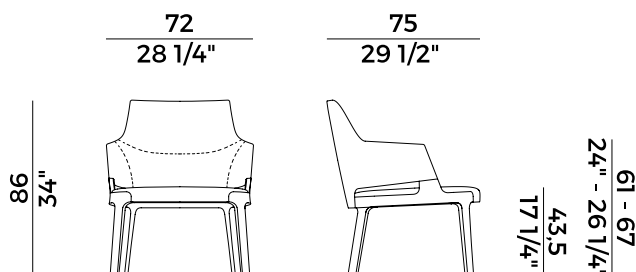

Informazioni tecniche \ *Technical information*

Descrizione tecnica \ *Technical description*

Lounge imbottita con schienale alto, con struttura in frassino o in noce Canaletto. Finiture e rivestimenti di collezione. Prodotto disponibile in versione bimatematica.

Upholstered lounge armchair with high back, with ash wood or Canaletto walnut frame. Finishes and coverings as per collection. Product available in bimaterial version.

Dimensioni \ *Dimensions*

Consumi stoffe \ *Fabric and leather requirements*

	FABRIC AND LEATHER REQUIREMENTS		FABRIC AND LEATHER REQUIREMENTS	
	x1	x2	x1	x2
H 140	ml 2,10	ml 4,20	yd 2.30	yd 4.60
H 130	ml 2,10	ml 4,20	yd 2.30	yd 4.60
LEATHER	m² 4,60		ft² 50	

BIMATERIAL

	1. OUTER BACKREST		2. SEAT AND BACKREST	
	x1	x2	x1	x2
H 140	ml 0,80	ml 1,60	ml 1,30	ml 2,60
H 130	ml 0,80	ml 1,60	ml 1,30	ml 2,60
LEATHER	m² 1,80		m² 2,90	

	1. OUTER BACKREST		2. SEAT AND BACKREST	
	x1	x2	x1	x2
H 140	yd 0.90	yd 1.80	yd 1.45	yd 2.85
H 130	yd 0.90	yd 1.80	yd 1.45	yd 2.85
LEATHER	ft² 20		ft² 32	

PACKAGING

1 x crt = m³ 0.53
gross weight - Kg 22,9