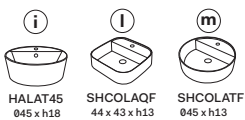

A	670 mm	720 mm	720 mm
B	180 mm	130 mm	130 mm
C	280 mm	330 mm	330 mm
D	/	/	/

Lavabi Washbasins

Utilizzare il modulo d'ordine per verificare la corrispondenza fra lettera e articolo
Use the order form to check the correspondance between the letters and the items code