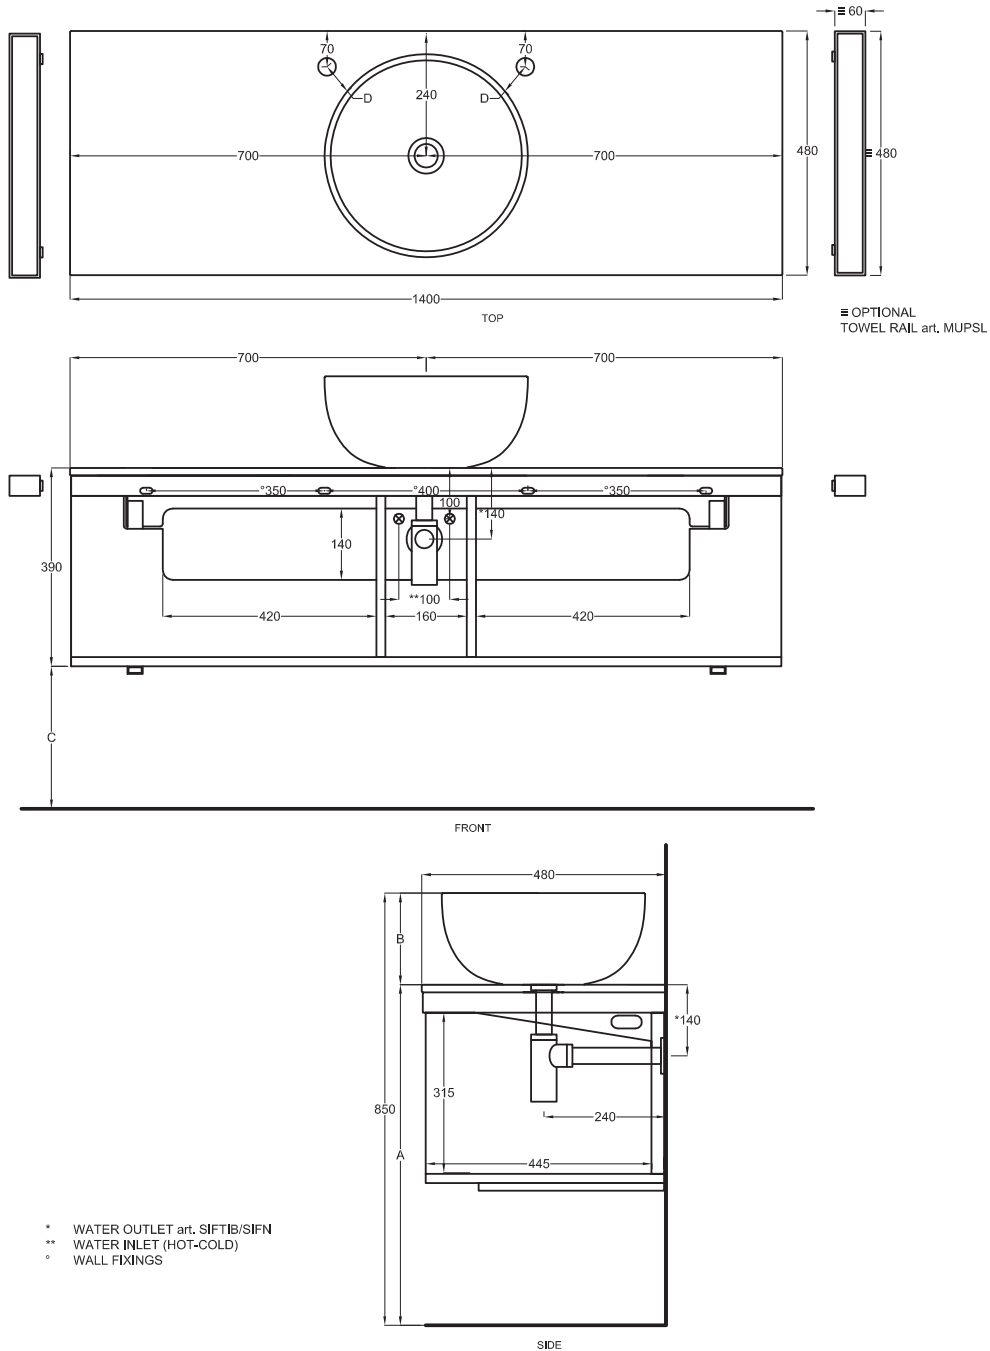

Multiplo con mobile a giorno

Multiplo with open day cabinet

140x48x39

cielo
handmade in Italy

Composizione n. 66 - 67

Composition no. 66 - 67

PESO NETTO/NET WEIGHT: 22,00 Kg (piano / countertop) + 29,00 Kg (mobile /cabinet) + 1,10 Kg (portasciugamani laterale/lateral towel rail)

Settembre 2019

A	665 mm	725 mm	725 mm	610 mm	700 mm	590 mm	660 mm
B	185 mm	125 mm	125 mm	240 mm	150 mm	260 mm	190 mm
C	275 mm	335 mm	335 mm	220 mm	310 mm	200 mm	270 mm
D	60 mm	40 mm	63 mm	40 mm	60 mm	40 mm	50 mm

Lavabi Washbasins

Utilizzare il modulo d'ordine per verificare la corrispondenza fra lettera e articolo
Use the order form to check the correspondance between the letters and the items code