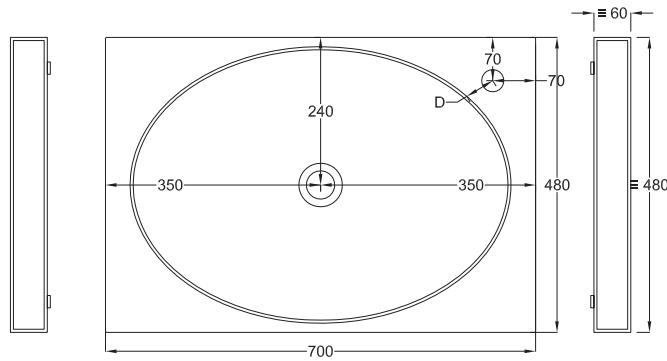

Multiplo con mobile a giorno

Multiplo with open day cabinet

70x48x39

cielo
handmade in Italy

Composizioni n. 20

Compositions no. 20

PESO NETTO/NET WEIGHT: 13,00 Kg (piano / countertop) + 16,50 Kg (mobile /cabinet) + 1,10 Kg (portasciugamani laterale/lateral towel rail)

Settembre 2019

TOP

≡ OPTIONAL TOWEL RAIL art. MUPSL