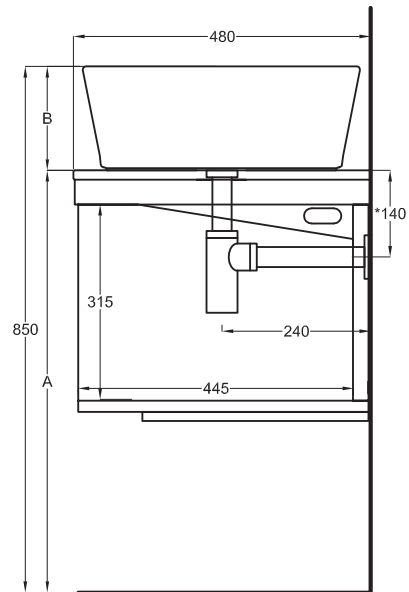

Settembre 2019

TOP

≡ OPTIONAL TOWEL RAIL art. MUPSL

FRONT

SIDE

- * WATER OUTLET art. SIFTIB/SIFN
- ** WATER INLET (HOT-COLD)
- ° WALL FIXINGS

HALAT45
045 x h18

SHCOLAQF
44 x 43 x h13