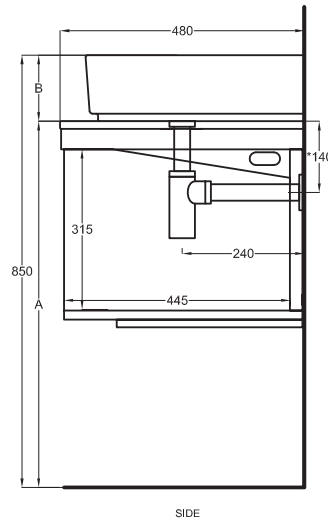

Multiplo con mobile a giorno

Multiplo with open day cabinet

120x48x39

cielo
handmade in Italy

Composizione n. 60

Composition no. 60

PESO NETTO/NET WEIGHT: 20,00 Kg (piano / countertop) + 25,00 Kg (mobile /cabinet) + 1,10 Kg (portasciugamani laterale/lateral towel rail)

Settembre 2019

- WATER OUTLET art. SIFTIB/SIFN
- ** WATER INLET (HOT-COLD)
- ° WALL FIXINGS

A	725 mm
B	125 mm
C	335 mm
D	—

Lavabi

Washbasins

Utilizzare il modulo d'ordine per verificare la corrispondenza fra lettera e articolo
Use the order form to check the correspondance between the letters and the items code