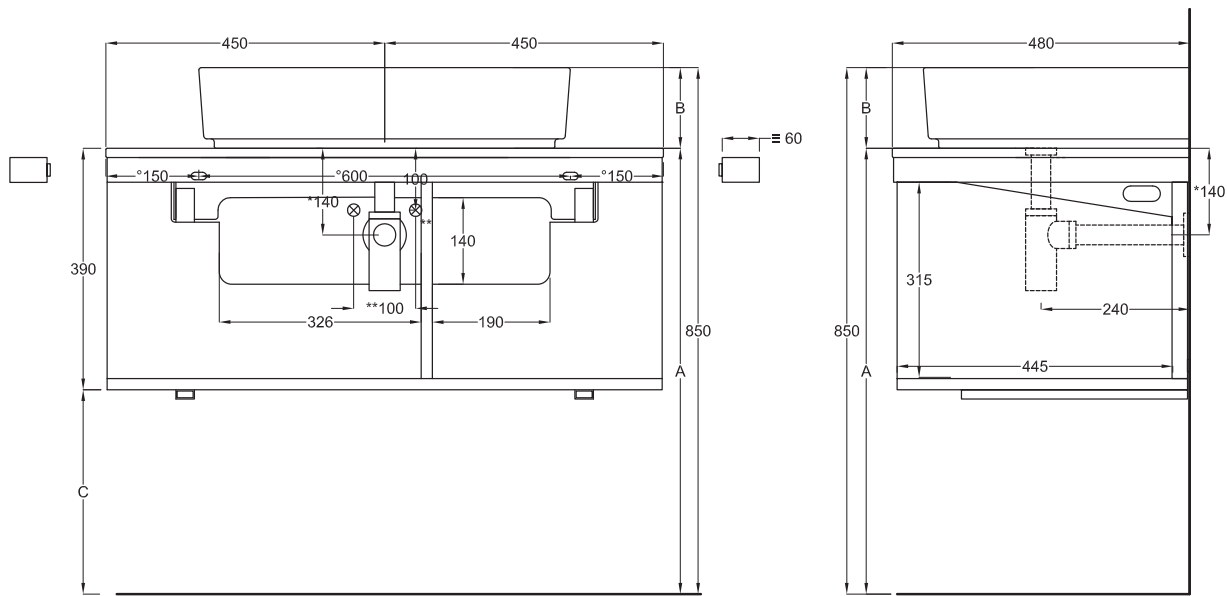

FRONT

SIDE

- WATER OUTLET art. SIFTIB/SIFN
- ** WATER INLET (HOT-COLD)
- ° WALL FIXINGS

SHCOLARF
60 x 43 x h13

A	720 mm
B	130 mm
C	330 mm
D	/

Lavabi
Washbasins

Utilizzare il modulo d'ordine per verificare la corrispondenza fra lettera e articolo
Use the order form to check the correspondance between the letters and the items code