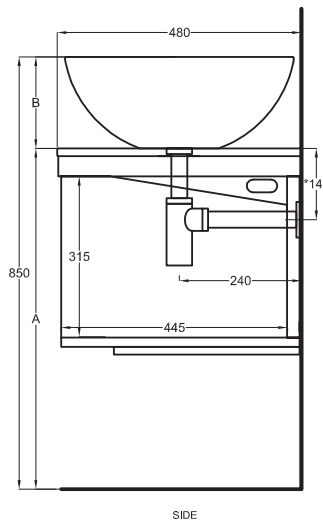

Multiplo con mobile a giorno

Multiplo with open day cabinet

120x48x39

cielo
handmade in Italy

Composizione n. 55 - 56

Composition no. 55 - 56

PESO NETTO/NET WEIGHT: 20,00 Kg (piano / countertop) + 25,00 Kg (mobile /cabinet) + 1,10 Kg (portasciugamani laterale/lateral towel rail)

Settembre 2019

- WATER OUTLET art. SIFTIB/SIFN
- ** WATER INLET (HOT-COLD)
- WALL FIXINGS

A	670 mm	685 mm	725 mm
B	180 mm	165 mm	125 mm
C	280 mm	295 mm	335 mm
D	45 mm	60 mm	45 mm

Lavabi Washbasins

Utilizzare il modulo d'ordine per verificare la corrispondenza fra lettera e articolo
Use the order form to check the correspondance between the letters and the items code