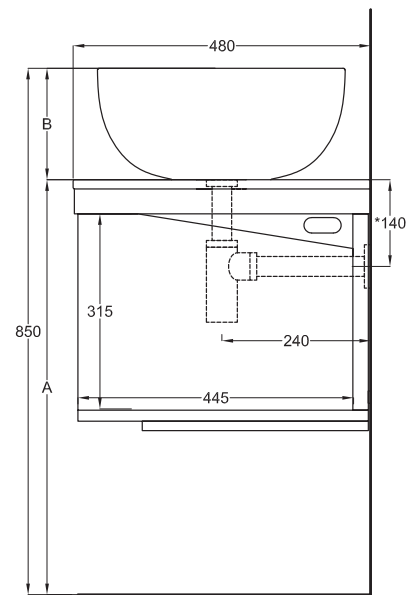

SIDE

- WATER OUTLET art. SIFTIB/SIFN
- ** WATER INLET (HOT-COLD)
- WALL FIXINGS