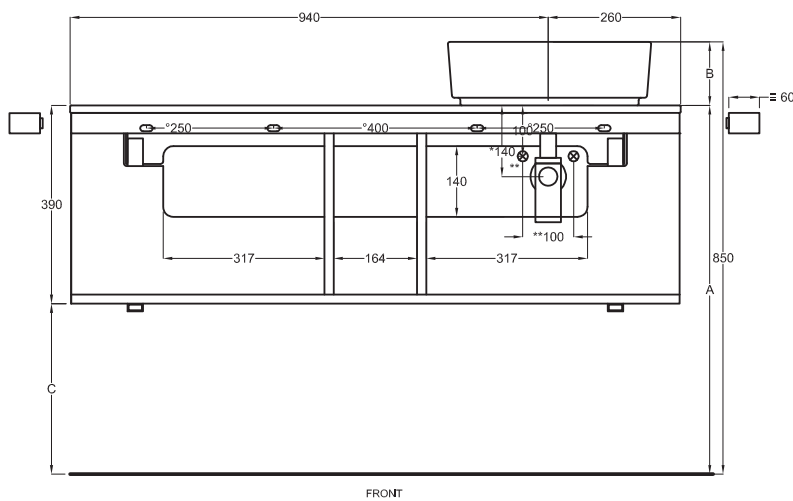

Multiplo con mobile a giorno

Multiplo with open day cabinet

120x48x39

cielo
handmade in Italy

Composizione n. 99

Composition no. 99

PESO NETTO/NET WEIGHT: 20,00 Kg (piano / countertop) + 25,00 Kg (mobile /cabinet) + 1,10 Kg (portasciugamani laterale/lateral towel rail)

Settembre 2019

- WATER OUTLET art. SIFTIB/SIFN
- ** WATER INLET (HOT-COLD)
- ° WALL FIXINGS

A	725 mm
B	125 mm
C	335 mm
D	/

Lavabi
Washbasins

Utilizzare il modulo d'ordine per verificare la corrispondenza fra lettera e articolo
Use the order form to check the correspondance between the letters and the items code