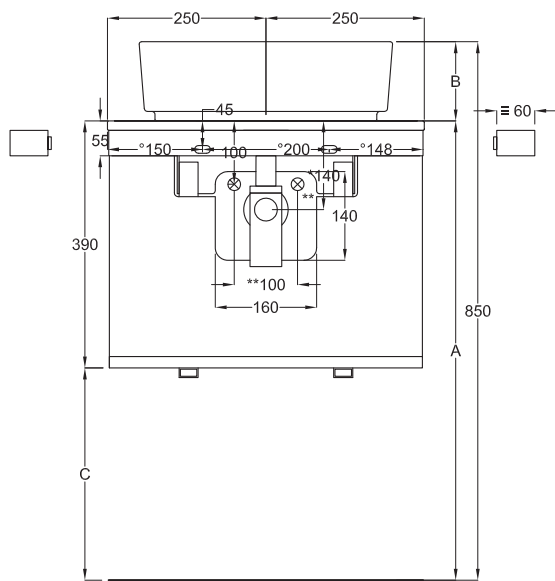

Multiplo con mobile a giorno

Multiplo with open day cabinet

50x48x39

cielo
handmade in Italy

Composizione n. 08

Composition no. 08

PESO NETTO/NET WEIGHT: 10,00 Kg (piano / countertop) + 12,00 Kg (mobile /cabinet) + 1,10 Kg (portasciugamani laterale/lateral towel rail)

Settembre 2019

≡ OPTIONAL TOWEL RAIL art. MUPSL

FRONT

- WATER OUTLET art. SIFTIB/SIFN
- ** WATER INLET (HOT-COLD)
- ° WALL FIXINGS

SHCOLAQF
44 x 43 x h33

A	720 mm
B	130 mm
C	330 mm
D	/

Lavabi
Washbasins

Utilizzare il modulo d'ordine per verificare la corrispondenza fra lettera e articolo
Use the order form to check the correspondance between the letters and the items code