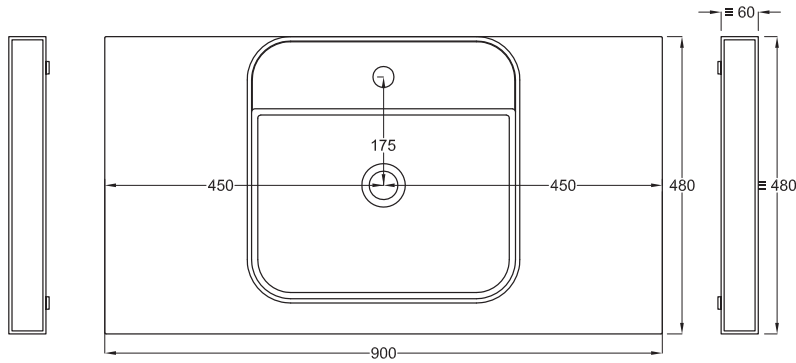

Multiplo con mobile a giorno

Multiplo with open day cabinet

90x48x39

cielo
handmade in Italy

Composizione n. 31

Composition no. 31

PESO NETTO/NET WEIGHT: 17,00 Kg (piano / countertop) + 21,50 Kg (mobile /cabinet) + 1,10 Kg (portasciugamani laterale/lateral towel rail)

Settembre 2019

TOP

≡ OPTIONAL TOWEL RAIL art. MUPSL