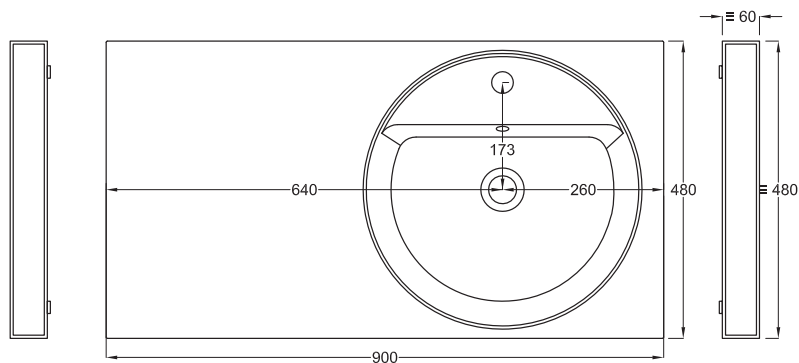

Multiplo con mobile a giorno

Multiplo with open day cabinet

90x48x39

cielo
handmade in Italy

Composizione n. 30

Composition no. 30

PESO NETTO/NET WEIGHT: 17,00 Kg (piano / countertop) + 21,50 Kg (mobile / cabinet) + 1,10 Kg (portasciugamani laterale/lateral towel rail)

Settembre 2019

TOP

≡ OPTIONAL TOWEL RAIL art. MUPSL