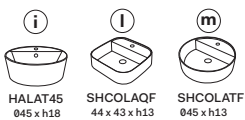

Settembre 2019

TOP

≡ OPTIONAL TOWEL RAIL art. MUPSL

FRONT

SIDE

- * WATER OUTLET art. SIFTIB/SIFN
- ** WATER INLET (HOT-COLD)
- WALL FIXINGS

A	670 mm	720 mm	720 mm
B	180 mm	130 mm	130 mm
C	280 mm	330 mm	330 mm
D	/	/	/