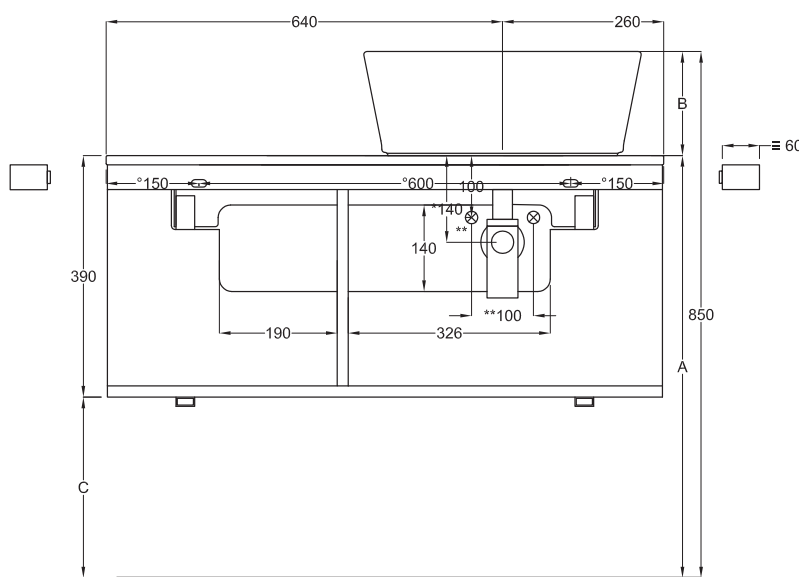

Multiplo con mobile a giorno

Multiplo with open day cabinet

90x48x39

cielo
handmade in Italy

Composizione n. 30

Composition no. 30

PESO NETTO/NET WEIGHT: 17,00 Kg (piano / countertop) + 21,50 Kg (mobile / cabinet) + 1,10 Kg (portasciugamani laterale/lateral towel rail)

Settembre 2019

≡ OPTIONAL TOWEL RAIL art. MUPSL

FRONT

- WATER OUTLET art. SIFTIB/SIFN
- ** WATER INLET (HOT-COLD)
- WALL FIXINGS

A	670 mm	720 mm
B	180 mm	130 mm
C	280 mm	330 mm
D	/	/

Lavabi
Washbasins

Utilizzare il modulo d'ordine per verificare la corrispondenza fra lettera e articolo
Use the order form to check the correspondance between the letters and the items code