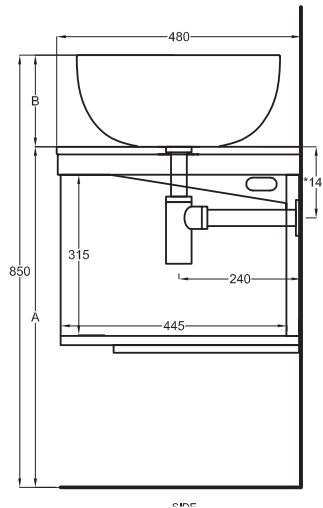

Multiplo con mobile a giorno

Multiplo with open day cabinet

140x48x39

cielo
handmade in Italy

Composizione n. 68

Composition no. 68

PESO NETTO/NET WEIGHT: 22,00 Kg (piano / countertop) + 29,00 Kg (mobile /cabinet) + 1,10 Kg (portasciugamani laterale/lateral towel rail)

Settembre 2019

* WATER OUTLET art. SIFTIB/SIFN
** WATER INLET (HOT-COLD)
° WALL FIXINGS