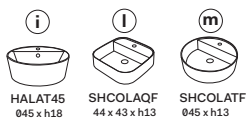

Multiplo con mobile a giorno

Multiplo with open day cabinet

140x48x39

cielo
handmade in Italy

Composizione n. 70

Composition no. 70

PESO NETTO/NET WEIGHT: 22,00 Kg (piano / countertop) + 29,00 Kg (mobile /cabinet) + 1,10 Kg (portasciugamani laterale/lateral towel rail)

Settembre 2019

	HALAT45 045 x h18	SHCOLAQF 44 x 43 x h13	SHCOLATF 045 x h13
A	670 mm	720 mm	720 mm
B	180 mm	130 mm	130 mm
C	280 mm	330 mm	330 mm
D	/	/	/

Lavabi Washbasins

Utilizzare il modulo d'ordine per verificare la corrispondenza fra lettera e articolo
Use the order form to check the correspondance between the letters and the items code