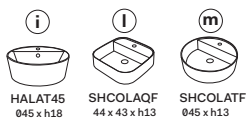

Multiplo con mobile a giorno

Multiplo with open day cabinet

140x48x39

cielo
handmade in Italy

Composizione n. 71

Composition no. 71

PESO NETTO/NET WEIGHT: 22,00 Kg (piano / countertop) + 29,00 Kg (mobile /cabinet) + 1,10 Kg (portasciugamani laterale/lateral towel rail)

Settembre 2019

A	670 mm	720 mm	720 mm
B	180 mm	130 mm	130 mm
C	280 mm	330 mm	330 mm
D	/	/	/

Lavabi Washbasins

Utilizzare il modulo d'ordine per verificare la corrispondenza fra lettera e articolo
Use the order form to check the correspondance between the letters and the items code