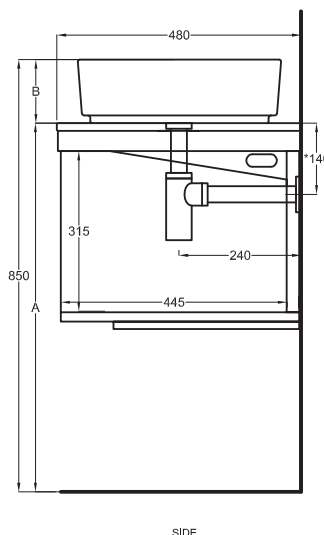

Multiplo con mobile a giorno

Multiplo with open day cabinet

120x48x39

cielo
handmade in Italy

Composizione n. 100

Composition no. 100

PESO NETTO/NET WEIGHT: 20,00 Kg (piano / countertop) + 25,00 Kg (mobile /cabinet) + 1,10 Kg (portasciugamani laterale/lateral towel rail)

Settembre 2019

- WATER OUTLET art. SIFTIB/SIFN
- ** WATER INLET (HOT-COLD)
- ° WALL FIXINGS

SHCOLAQ40
40 x 40 x h12,5

A	725 mm
B	125 mm
C	335 mm
D	/

Lavabi
Washbasins

Utilizzare il modulo d'ordine per verificare la corrispondenza fra lettera e articolo
Use the order form to check the correspondance between the letters and the items code