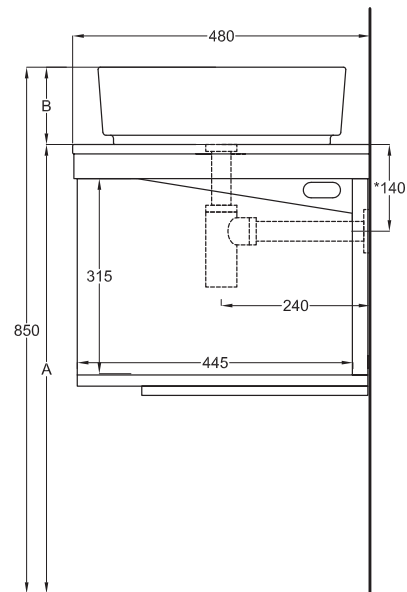

Settembre 2019

TOP

≡ OPTIONAL TOWEL RAIL art. MUPSL

FRONT

SIDE

- * WATER OUTLET art. SIFTIB/SIFN
- ** WATER INLET (HOT-COLD)
- ° WALL FIXINGS

SHCOLAQF
44 x 43 x h13

A	720 mm
B	130 mm
C	330 mm
D	/