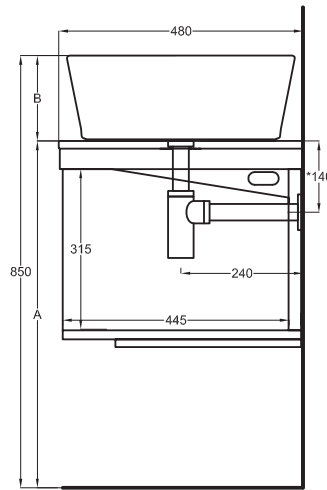

Multiplo con mobile a giorno

Multiplo with open day cabinet

120x48x39

cielo
handmade in Italy

Composizione n. 45

Composition no. 45

PESO NETTO/NET WEIGHT: 20,00 Kg (piano / countertop) + 25,00 Kg (mobile /cabinet) + 1,10 Kg (portasciugamani laterale/lateral towel rail)

Settembre 2019

- WATER OUTLET art. SIFTB/SIFN
- ** WATER INLET (HOT-COLD)
- WALL FIXINGS

A	670 mm	720 mm	720 mm
B	180 mm	130 mm	130 mm
C	280 mm	330 mm	330 mm
D	/	/	/

Lavabi

Washbasins

Utilizzare il modulo d'ordine per verificare la corrispondenza fra lettera e articolo
Use the order form to check the correspondance between the letters and the items code