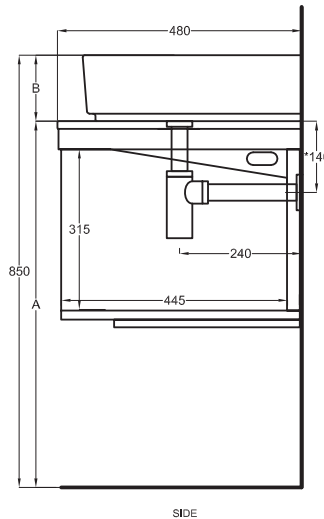

Multiplo con mobile a giorno

Multiplo with open day cabinet

120x48x39

cielo
handmade in Italy

Composizione n. 61

Composition no. 61

PESO NETTO/NET WEIGHT: 20,00 Kg (piano / countertop) + 25,00 Kg (mobile /cabinet) + 1,10 Kg (portasciugamani laterale/lateral towel rail)

Settembre 2019

- WATER OUTLET art. SIFTIB/SIFN
- ** WATER INLET (HOT-COLD)
- ° WALL FIXINGS

A	725 mm
B	125 mm
C	335 mm
D	/

Lavabi
Washbasins

Utilizzare il modulo d'ordine per verificare la corrispondenza fra lettera e articolo
Use the order form to check the correspondance between the letters and the items code