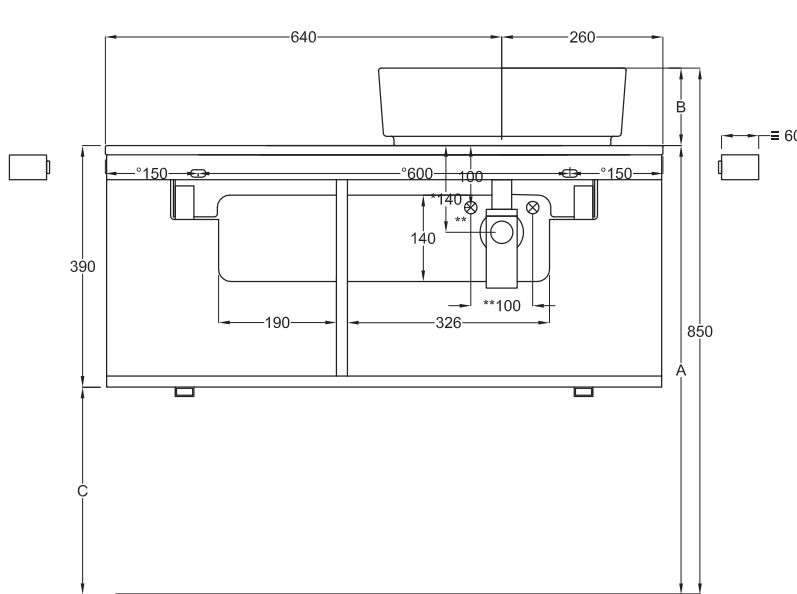

Multiplo con mobile a giorno

Multiplo with open day cabinet

90x48x39

cielo
handmade in Italy

Composizione n. 36

Composition no. 36

PESO NETTO/NET WEIGHT: 17,00 Kg (piano / countertop) + 21,50 Kg (mobile /cabinet) + 1,10 Kg (portasciugamani laterale/lateral towel rail)

Settembre 2019

≡ OPTIONAL TOWEL RAIL art. MUPSL

FRONT

- WATER OUTLET art. SIFTIB/SIFN
- ** WATER INLET (HOT-COLD)
- ° WALL FIXINGS

SHCOLAQ40
40 x 40 x h12,5

A	725 mm
B	125 mm
C	335 mm
D	

Lavabi
Washbasins

Utilizzare il modulo d'ordine per verificare la corrispondenza fra lettera e articolo
Use the order form to check the correspondance between the letters and the items code