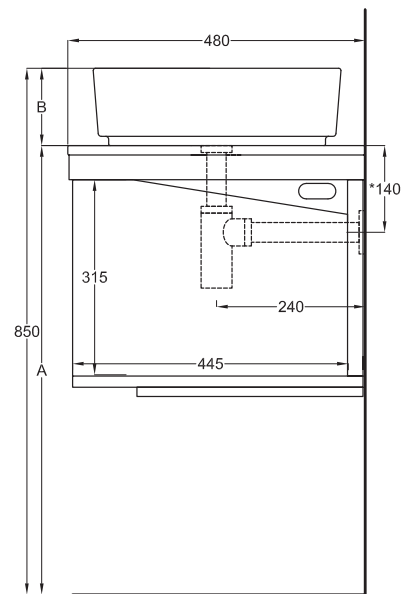

Settembre 2019

TOP

≡ OPTIONAL TOWEL RAIL art. MUPSL

FRONT

SIDE

- * WATER OUTLET art. SIFTIB/SIFN
- ** WATER INLET (HOT-COLD)
- WALL FIXINGS

A	725 mm
B	125 mm
C	335 mm
D	/

Lavabi
Washbasins