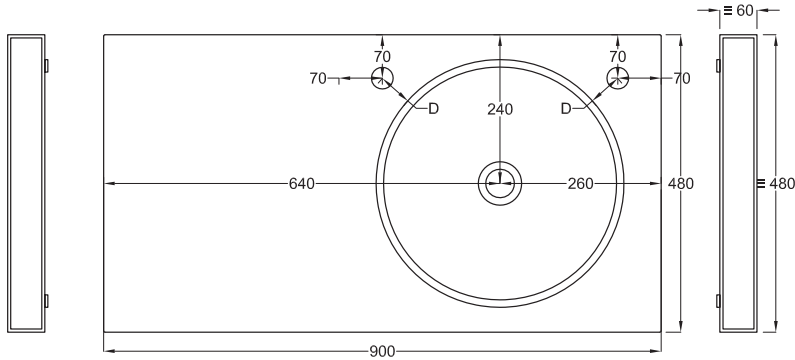

Multiplo con mobile a giorno

Multiplo with open day cabinet

90x48x39

cielo
handmade in Italy

Composizione n. 25 - 26

Composition no. 25 - 26

PESO NETTO/NET WEIGHT: 17,00 Kg (piano / countertop) + 21,50 Kg (mobile /cabinet) + 1,10 Kg (portasciugamani laterale/lateral towel rail)

Settembre 2019

TOP

≡ OPTIONAL TOWEL RAIL art. MUPSL