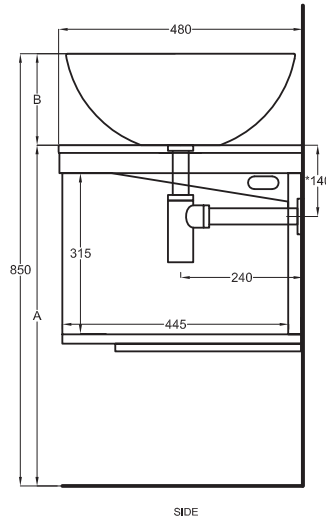

FRONT

SIDE

- WATER OUTLET art. SIFTIB/SIFN
- ** WATER INLET (HOT-COLD)
- ° WALL FIXINGS

	n	o	p
A	670 mm	685 mm	725 mm
B	180 mm	165 mm	125 mm
C	280 mm	295 mm	335 mm
D	45 mm	60 mm	45 mm

Lavabi Washbasins

Utilizzare il modulo d'ordine per verificare la corrispondenza fra lettera e articolo
Use the order form to check the correspondance between the letters and the items code