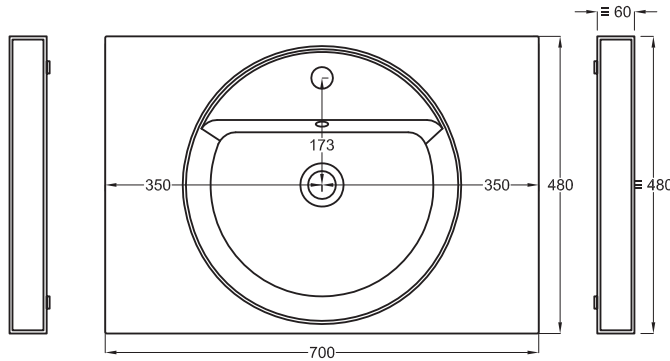

Multiplo con mobile a giorno

Multiplo with open day cabinet

70x48x39

cielo
handmade in Italy

Composizione n. 14

Composition no. 14

PESO NETTO/NET WEIGHT: 13,00 Kg (piano / countertop) + 16,50 Kg (mobile /cabinet) + 1,10 Kg (portasciugamani laterale/lateral towel rail)

Settembre 2019

TOP

≡ OPTIONAL TOWEL RAIL art. MUPSL