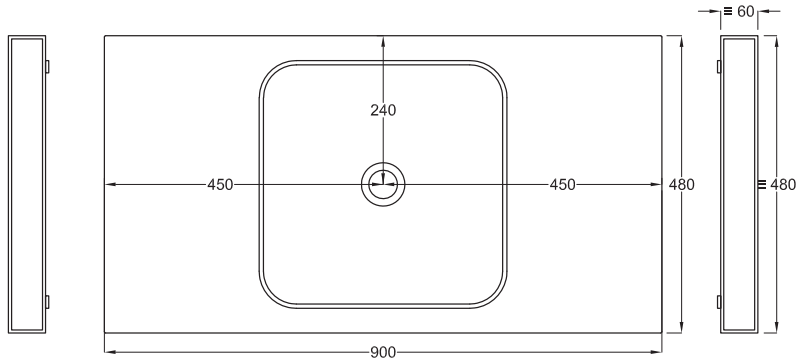

Multiplo con mobile a giorno

Multiplo with open day cabinet

90x48x39

cielo
handmade in Italy

Composizione n. 35

Composition no. 35

PESO NETTO/NET WEIGHT: 17,00 Kg (piano / countertop) + 21,50 Kg (mobile /cabinet) + 1,10 Kg (portasciugamani laterale/lateral towel rail)

Settembre 2019

TOP

≡ OPTIONAL TOWEL RAIL art. MUPSL