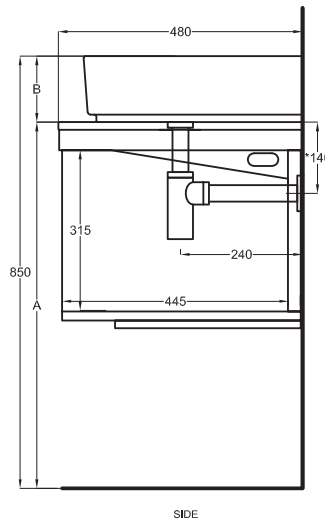

Multiplo con mobile a giorno

Multiplo with open day cabinet

120x48x39

cielo
handmade in Italy

Composizione n. 59

Composition no. 59

PESO NETTO/NET WEIGHT: 20,00 Kg (piano / countertop) + 25,00 Kg (mobile /cabinet) + 1,10 Kg (portasciugamani laterale/lateral towel rail)

Settembre 2019

- WATER OUTLET art. SIFTIB/SIFN
- ** WATER INLET (HOT-COLD)
- ° WALL FIXINGS

A	725 mm
B	125 mm
C	335 mm
D	—

Lavabi
Washbasins

Utilizzare il modulo d'ordine per verificare la corrispondenza fra lettera e articolo
Use the order form to check the correspondance between the letters and the items code