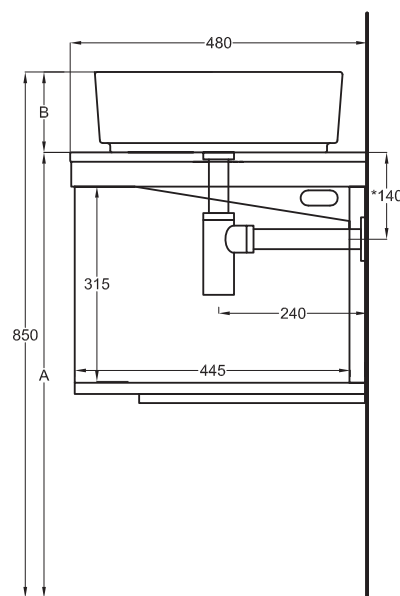

Settembre 2019

TOP

≡ OPTIONAL TOWEL RAIL art. MUPSL

FRONT

SIDE

* WATER OUTLET art. SIFTIB/SIFN
** WATER INLET (HOT-COLD)

SHCOLAR60
60 x 40 x h12,5

A	725 mm
B	125 mm
C	335 mm
D	/