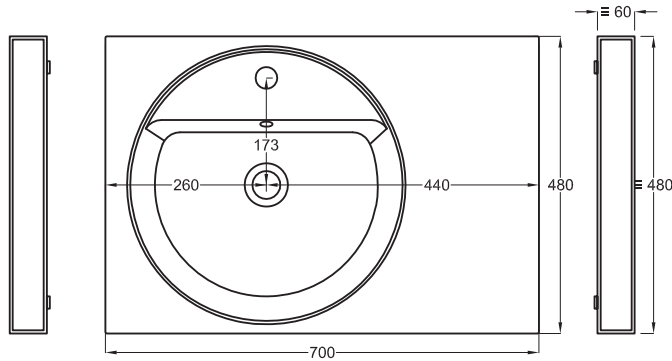

Multiplo con mobile a giorno

Multiplo with open day cabinet

70x48x39

cielo
handmade in Italy

Composizione n. 13

Composition no. 13

PESO NETTO/NET WEIGHT: 13,00 Kg (piano / countertop) + 16,50 Kg (mobile /cabinet) + 1,10 Kg (portasciugamani laterale/lateral towel rail)

Settembre 2019

TOP

≡ OPTIONAL TOWEL RAIL art. MUPSL