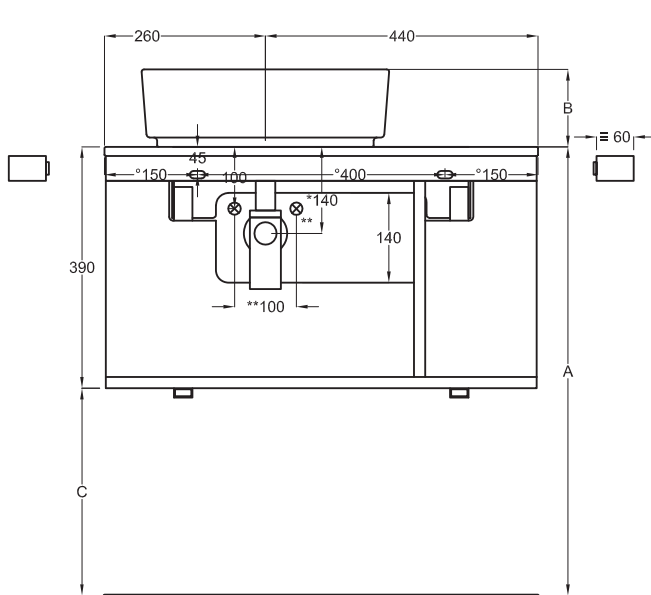

Multiplo con mobile a giorno

Multiplo with open day cabinet

70x48x39

cielo
handmade in Italy

Composizione n. 16

Composition no. 16

PESO NETTO/NET WEIGHT: 13,00 Kg (piano / countertop) + 16,50 Kg (mobile /cabinet) + 1,10 Kg (portasciugamani laterale/lateral towel rail)

Settembre 2019

≡ OPTIONAL TOWEL RAIL art. MUPSL

FRONT

- WATER OUTLET art. SIFTIB/SIFN
- ** WATER INLET (HOT-COLD)
- WALL FIXINGS

A	725 mm
B	125 mm
C	335 mm
D	

Lavabi
Washbasins

Utilizzare il modulo d'ordine per verificare la corrispondenza fra lettera e articolo
Use the order form to check the correspondance between the letters and the items code