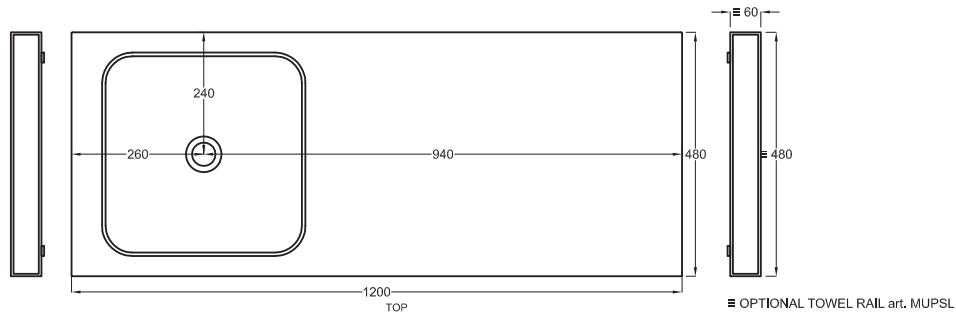

Multiplo con mobile a giorno

Multiplo with open day cabinet

120x48x39

cielo
handmade in Italy

Composizione n. 98

Composition no. 98

PESO NETTO/NET WEIGHT: 20,00 Kg (piano / countertop) + 25,00 Kg (mobile /cabinet) + 1,10 Kg (portasciugamani laterale/lateral towel rail)

Settembre 2019

- WATER OUTLET art. SIFTIB/SIFN
- ** WATER INLET (HOT-COLD)
- ° WALL FIXINGS

A	725 mm
B	125 mm
C	335 mm
D	/

Lavabi
Washbasins

Utilizzare il modulo d'ordine per verificare la corrispondenza fra lettera e articolo
Use the order form to check the correspondance between the letters and the items code