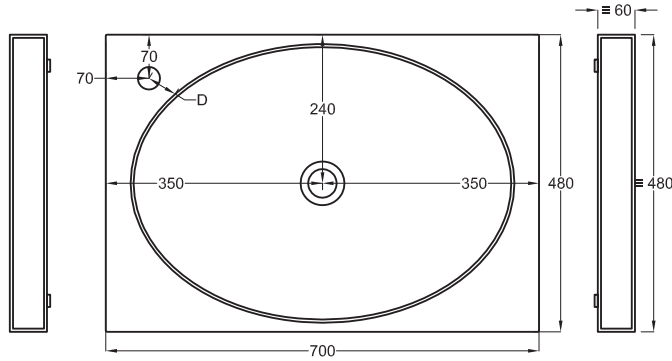

Multiplo con mobile a giorno

Multiplo with open day cabinet

70x48x39

cielo
handmade in Italy

Composizione n. 19

Composition no. 19

PESO NETTO/NET WEIGHT: 13,00 Kg (piano / countertop) + 16,50 Kg (mobile /cabinet) + 1,10 Kg (portasciugamani laterale/lateral towel rail)

Settembre 2019

TOP

≡ OPTIONAL TOWEL RAIL art. MUPSL