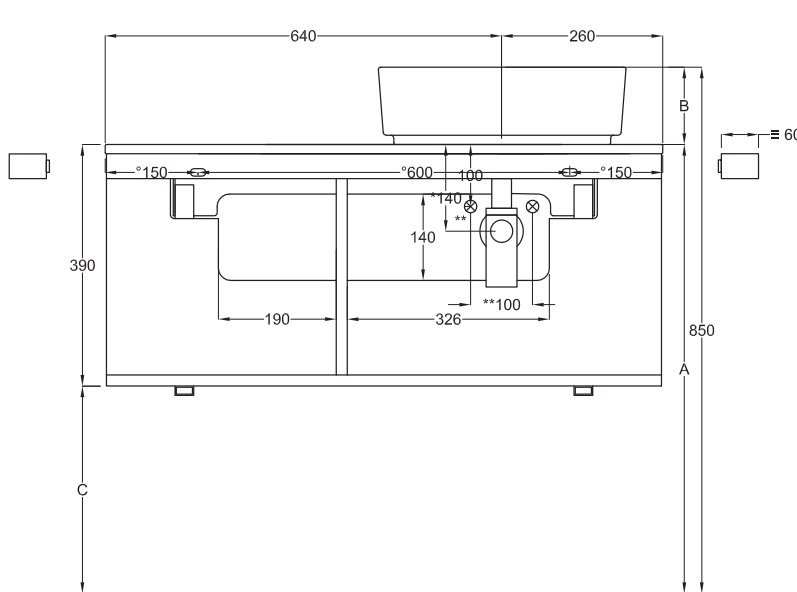

Multiplo con mobile a giorno

Multiplo with open day cabinet

90x48x39

cielo
handmade in Italy

Composizione n. 33

Composition no. 33

PESO NETTO/NET WEIGHT: 17,00 Kg (piano / countertop) + 21,50 Kg (mobile / cabinet) + 1,10 Kg (portasciugamani laterale/lateral towel rail)

Settembre 2019

≡ OPTIONAL TOWEL RAIL art. MUPSL

FRONT

- WATER OUTLET art. SIFTIB/SIFN
- ** WATER INLET (HOT-COLD)
- ° WALL FIXINGS

SHCOLAQF
44 x 43 x h13

A	720 mm
B	130 mm
C	330 mm
D	/

Lavabi

Washbasins

Utilizzare il modulo d'ordine per verificare la corrispondenza fra lettera e articolo
Use the order form to check the correspondance between the letters and the items code