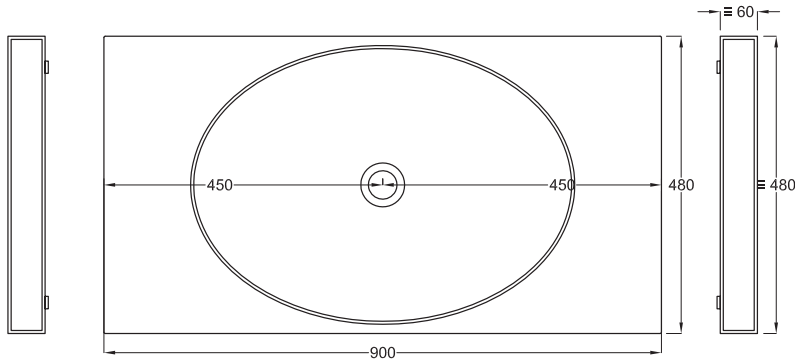

Multiplo con mobile a giorno

Multiplo with open day cabinet

90x48x39

cielo
handmade in Italy

Composizione n. 38

Composition no. 38

PESO NETTO/NET WEIGHT: 17,00 Kg (piano / countertop) + 21,50 Kg (mobile /cabinet) + 1,10 Kg (portasciugamani laterale/lateral towel rail)

Settembre 2019

TOP

≡ OPTIONAL TOWEL RAIL art. MUPSL