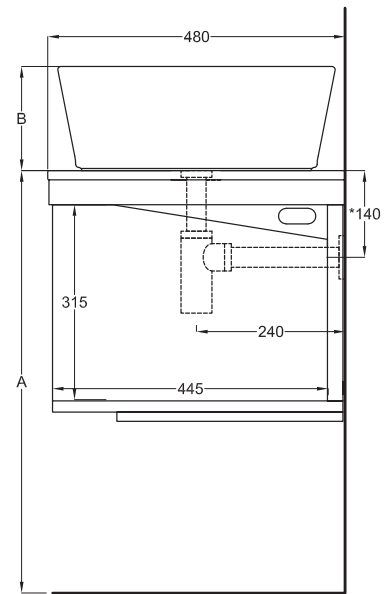

Settembre 2019

TOP

≡ OPTIONAL TOWEL RAIL art. MUPSL

FRONT

SIDE

- * WATER OUTLET art. SIFTIB/SIFN
- ** WATER INLET (HOT-COLD)
- o WALL FIXINGS

A	670 mm	720 mm
B	180 mm	130 mm
C	280 mm	330 mm
D	/	/

Lavabi
Washbasins