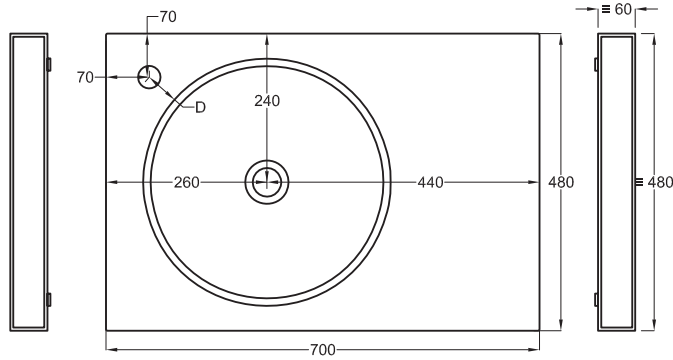

Multiplo con mobile a giorno

Multiplo with open day cabinet

70x48x39

cielo
handmade in Italy

Composizione n. 09

Composition no. 09

PESO NETTO/NET WEIGHT: 13,00 Kg (piano / countertop) + 16,50 Kg (mobile /cabinet) + 1,10 Kg (portasciugamani laterale/lateral towel rail)

Settembre 2019

TOP

≡ OPTIONAL TOWEL RAIL art. MUPSL