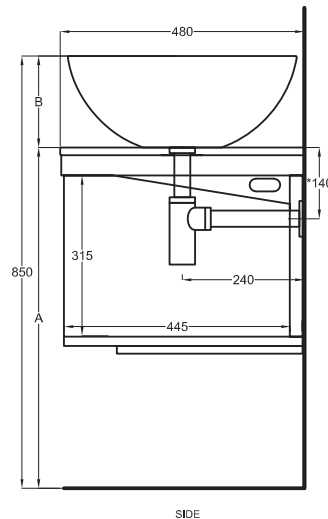

Multiplo con mobile a giorno

Multiplo with open day cabinet

120x48x39

cielo
handmade in Italy

Composizione n. 57 - 58

Composition no. 57 - 58

PESO NETTO/NET WEIGHT: 20,00 Kg (piano / countertop) + 25,00 Kg (mobile /cabinet) + 1,10 Kg (portasciugamani laterale/lateral towel rail)

Settembre 2019

- WATER OUTLET art. SIFTIB/SIFN
- ** WATER INLET (HOT-COLD)
- ° WALL FIXINGS

A	670 mm	685 mm	725 mm
B	180 mm	165 mm	125 mm
C	280 mm	295 mm	335 mm
D	45 mm	60 mm	45 mm

Lavabi Washbasins

Utilizzare il modulo d'ordine per verificare la corrispondenza fra lettera e articolo
Use the order form to check the correspondance between the letters and the items code