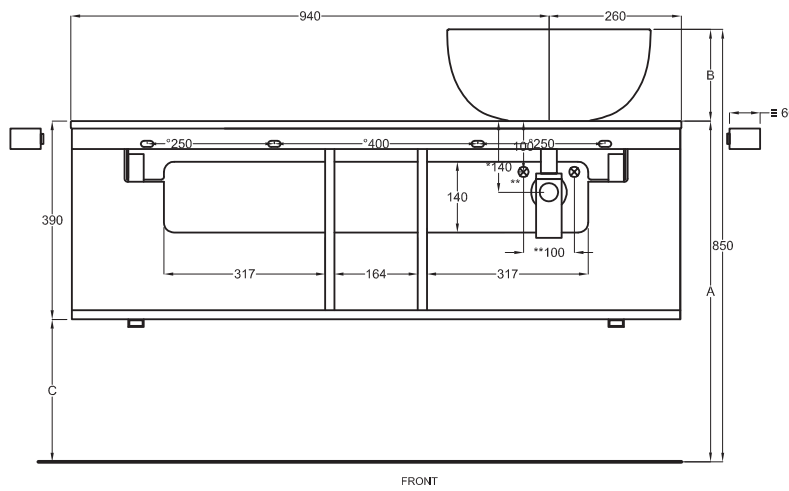

Multiplo con mobile a giorno

Multiplo with open day cabinet

120x48x39

cielo
handmade in Italy

Composizione n. 42

Composition no. 42

PESO NETTO/NET WEIGHT: 20,00 Kg (piano / countertop) + 25,00 Kg (mobile /cabinet) + 1,10 Kg (portasciugamani laterale/lateral towel rail)

Settembre 2019

OPTIONAL TOWEL RAIL art. MUPSL

FRONT

SIDE

* WATER OUTLET art. SIFTIB/SIFN
** WATER INLET (HOT-COLD)
◦ WALL FIXINGS

A	665 mm	725 mm	725 mm	610 mm	700 mm	590 mm	660 mm
B	185 mm	125 mm	125 mm	240 mm	150 mm	260 mm	190 mm
C	275 mm	335 mm	335 mm	220 mm	310 mm	200 mm	270 mm
D	50 mm	25 mm	50 mm	25 mm	50 mm	25 mm	35 mm

Lavabi
Washbasins

Utilizzare il modulo d'ordine per verificare la corrispondenza fra lettera e articolo
Use the order form to check the correspondance between the letters and the items code