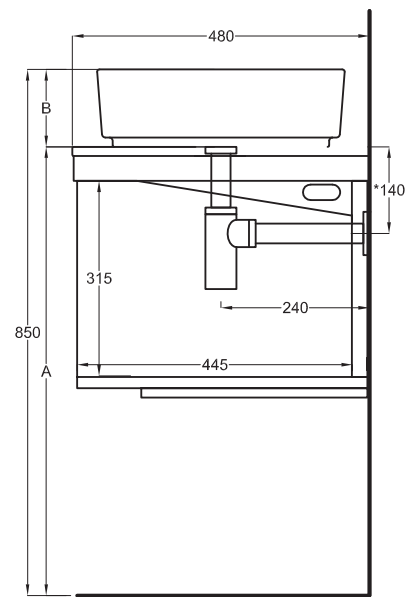

Settembre 2019

TOP

≡ OPTIONAL TOWEL RAIL art. MUPSL

FRONT

SIDE

- * WATER OUTLET art. SIFTIB/SIFN
- ** WATER INLET (HOT-COLD)
- ° WALL FIXINGS

SHCOLAQ40
40 x 40 x h12.5

A	725 mm
B	125 mm
C	335 mm
D	/