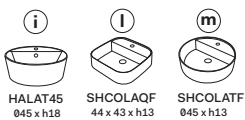

Multiplo con mobile a giorno

Multiplo with open day cabinet

140x48x39

cielo
handmade in Italy

Composizione n. 72

Composition no. 72

PESO NETTO/NET WEIGHT: 22,00 Kg (piano / countertop) + 29,00 Kg (mobile /cabinet) + 1,10 Kg (portasciugamani laterale/lateral towel rail)

Settembre 2019

A	670 mm	720 mm	720 mm
B	180 mm	130 mm	130 mm
C	280 mm	330 mm	330 mm
D	/	/	/

Lavabi Washbasins

Utilizzare il modulo d'ordine per verificare la corrispondenza fra lettera e articolo
Use the order form to check the correspondance between the letters and the items code