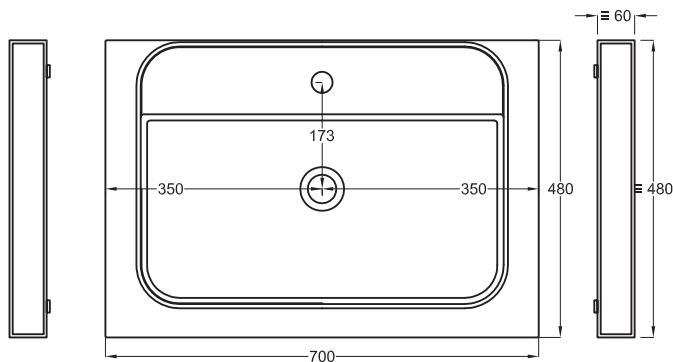

Multiplo con mobile a giorno

Multiplo with open day cabinet

70x48x39

cielo
handmade in Italy

Composizione n. 21

Composition no. 21

PESO NETTO/NET WEIGHT: 13,00 Kg (piano / countertop) + 16,50 Kg (mobile /cabinet) + 1,10 Kg (portasciugamani laterale/lateral towel rail)

Settembre 2019

TOP

≡ OPTIONAL TOWEL RAIL art. MUPSL