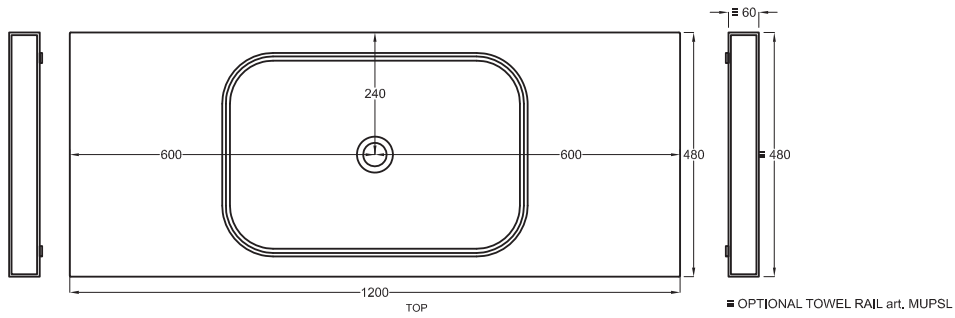

Multiplo con mobile a giorno

Multiplo with open day cabinet

120x48x39

cielo
handmade in Italy

Composizione n. 60

Composition no. 60

PESO NETTO/NET WEIGHT: 20,00 Kg (piano / countertop) + 25,00 Kg (mobile /cabinet) + 1,10 Kg (portasciugamani laterale/lateral towel rail)

Settembre 2019

- WATER OUTLET art. SIFTIB/SIFN
- ** WATER INLET (HOT-COLD)
- ° WALL FIXINGS

A	725 mm
B	125 mm
C	335 mm
D	—

Lavabi

Washbasins

Utilizzare il modulo d'ordine per verificare la corrispondenza fra lettera e articolo
Use the order form to check the correspondance between the letters and the items code