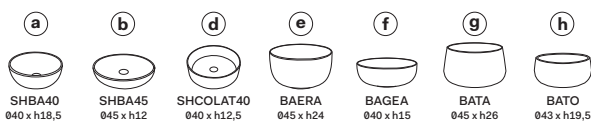

A	665 mm	725 mm	725 mm	610 mm	700 mm	590 mm	660 mm
B	185 mm	125 mm	125 mm	240 mm	150 mm	260 mm	190 mm
C	275 mm	335 mm	335 mm	220 mm	310 mm	200 mm	270 mm
D	60 mm	40 mm	63 mm	40 mm	60 mm	40 mm	50 mm

Lavabi Washbasins

Utilizzare il modulo d'ordine per verificare la corrispondenza fra lettera e articolo
Use the order form to check the correspondance between the letters and the items code