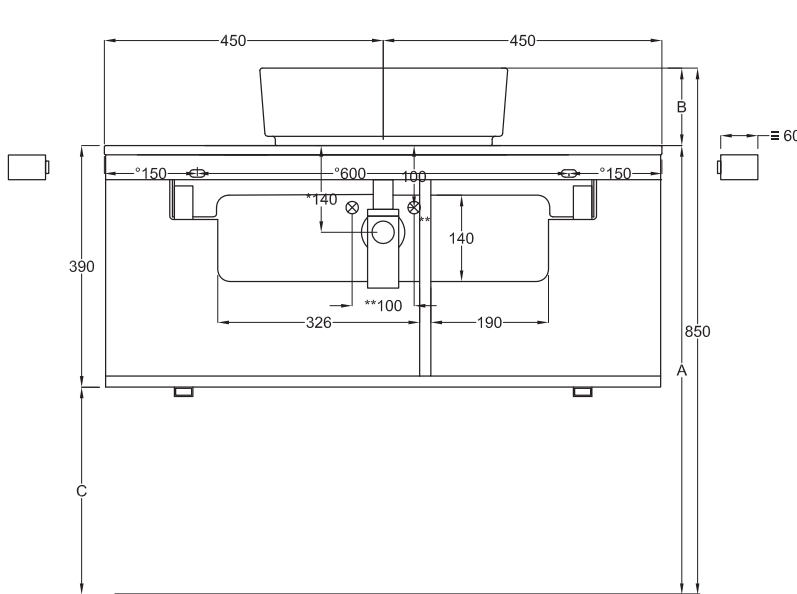

Multiplo con mobile a giorno

Multiplo with open day cabinet

90x48x39

cielo
handmade in Italy

Composizione n. 35

Composition no. 35

PESO NETTO/NET WEIGHT: 17,00 Kg (piano / countertop) + 21,50 Kg (mobile /cabinet) + 1,10 Kg (portasciugamani laterale/lateral towel rail)

Settembre 2019

≡ OPTIONAL TOWEL RAIL art. MUPSL

FRONT

- WATER OUTLET art. SIFTIB/SIFN
- ** WATER INLET (HOT-COLD)
- WALL FIXINGS

A	725 mm
B	125 mm
C	335 mm
D	/

Lavabi
Washbasins

Utilizzare il modulo d'ordine per verificare la corrispondenza fra lettera e articolo
Use the order form to check the correspondance between the letters and the items code