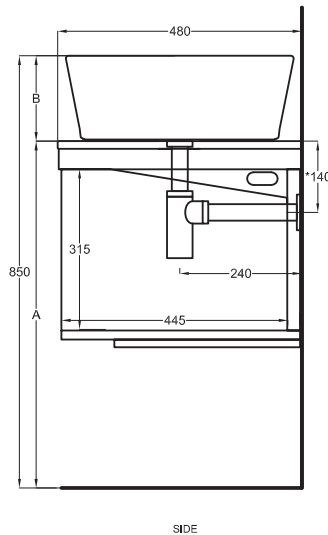

Multiplo con mobile a giorno

Multiplo with open day cabinet

120x48x39

cielo
handmade in Italy

Composizione n. 46

Composition no. 46

PESO NETTO/NET WEIGHT: 20,00 Kg (piano / countertop) + 25,00 Kg (mobile /cabinet) + 1,10 Kg (portasciugamani laterale/lateral towel rail)

Settembre 2019

- WATER OUTLET art. SIFTIB/SIFN
- ** WATER INLET (HOT-COLD)
- WALL FIXINGS

A	670 mm	720 mm	720 mm
B	180 mm	130 mm	130 mm
C	280 mm	330 mm	330 mm
D	/	/	/

Lavabi Washbasins

Utilizzare il modulo d'ordine per verificare la corrispondenza fra lettera e articolo
Use the order form to check the correspondance between the letters and the items code