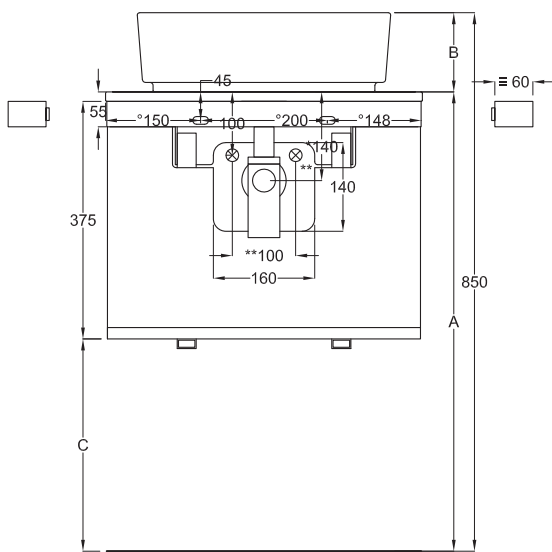

Multiplo con mobile a giorno

Multiplo with open day cabinet

50x48x39

cielo
handmade in Italy

Composizione n. 07

Composition no. 07

PESO NETTO/NET WEIGHT: 10,00 Kg (piano / countertop) + 12,00 Kg (mobile /cabinet) + 1,10 Kg (portasciugamani laterale/lateral towel rail)

Settembre 2019

≡ OPTIONAL TOWEL RAIL art. MUPSL

FRONT

- WATER OUTLET art. SIFTIB/SIFN
- ** WATER INLET (HOT-COLD)
- ° WALL FIXINGS

SHCOLAQ40
40 x 40 x h12,5

A	725 mm
B	125 mm
C	335 mm
D	/

Lavabi
Washbasins

Utilizzare il modulo d'ordine per verificare la corrispondenza fra lettera e articolo
Use the order form to check the correspondance between the letters and the items code