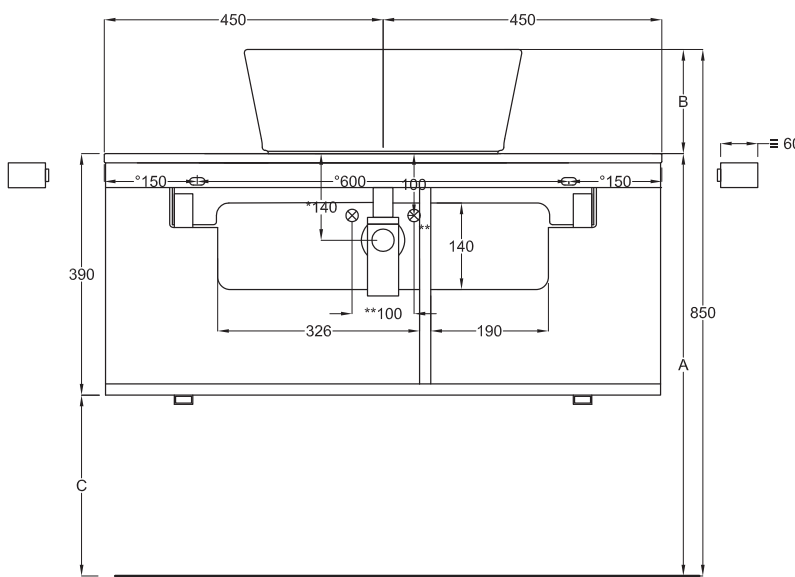

Multiplo con mobile a giorno

Multiplo with open day cabinet

90x48x39

cielo
handmade in Italy

Composizione n. 29

Composition no. 29

PESO NETTO/NET WEIGHT: 17,00 Kg (piano / countertop) + 21,50 Kg (mobile /cabinet) + 1,10 Kg (portasciugamani laterale/lateral towel rail)

Settembre 2019

≡ OPTIONAL TOWEL RAIL art. MUPSL

FRONT

- WATER OUTLET art. SIFTIB/SIFN
- ** WATER INLET (HOT-COLD)
- o WALL FIXINGS

A	670 mm	720 mm
B	180 mm	130 mm
C	280 mm	330 mm
D	/	/

Lavabi
Washbasins

Utilizzare il modulo d'ordine per verificare la corrispondenza fra lettera e articolo
Use the order form to check the correspondance between the letters and the items code