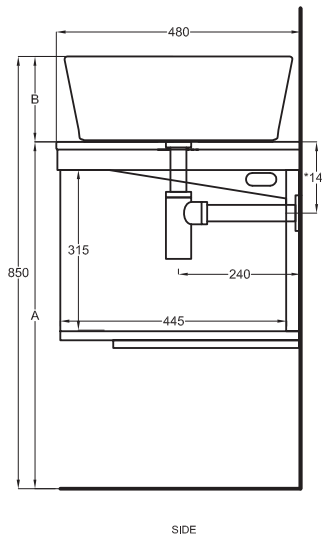

Multiplo con mobile a giorno

Multiplo with open day cabinet

120x48x39

cielo
handmade in Italy

Composizione n. 47

Composition no. 47

PESO NETTO/NET WEIGHT: 20,00 Kg (piano / countertop) + 25,00 Kg (mobile /cabinet) + 1,10 Kg (portasciugamani laterale/lateral towel rail)

Settembre 2019

- WATER OUTLET art. SIFT1B/SIFN
- ** WATER INLET (HOT-COLD)
- WALL FIXINGS

A	670 mm	720 mm	720 mm
B	180 mm	130 mm	130 mm
C	280 mm	330 mm	330 mm
D	/	/	/

Lavabi Washbasins

Utilizzare il modulo d'ordine per verificare la corrispondenza fra lettera e articolo
Use the order form to check the correspondance between the letters and the items code