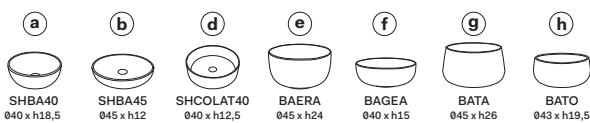

Multiplo con mobile a giorno

Multiplo with open day cabinet

140x48x39

cielo
handmade in Italy

Composizione n. 69

Composition no. 69

PESO NETTO/NET WEIGHT: 22,00 Kg (piano / countertop) + 29,00 Kg (mobile /cabinet) + 1,10 Kg (portasciugamani laterale/lateral towel rail)

Settembre 2019

A	665 mm	725 mm	725 mm	610 mm	700 mm	590 mm	660 mm
B	185 mm	125 mm	125 mm	240 mm	150 mm	260 mm	190 mm
C	275 mm	335 mm	335 mm	220 mm	310 mm	200 mm	270 mm
D	60 mm	40 mm	63 mm	40 mm	60 mm	40 mm	50 mm

Lavabi Washbasins

Utilizzare il modulo d'ordine per verificare la corrispondenza fra lettera e articolo
Use the order form to check the correspondance between the letters and the items code