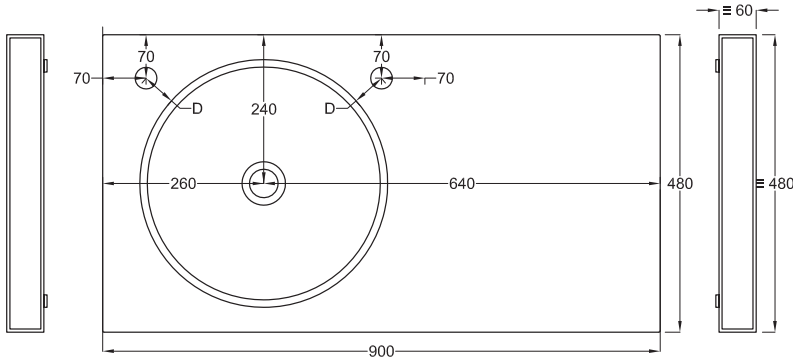

Multiplo con mobile a giorno

Multiplo with open day cabinet

90x48x39

cielo
handmade in Italy

Composizione n. 23 - 24

Composition no. 23 - 24

PESO NETTO/NET WEIGHT: 17,00 Kg (piano / countertop) + 21,50 Kg (mobile /cabinet) + 1,10 Kg (portasciugamani laterale/lateral towel rail)

Settembre 2019

TOP

≡ OPTIONAL TOWEL RAIL art. MUPSL