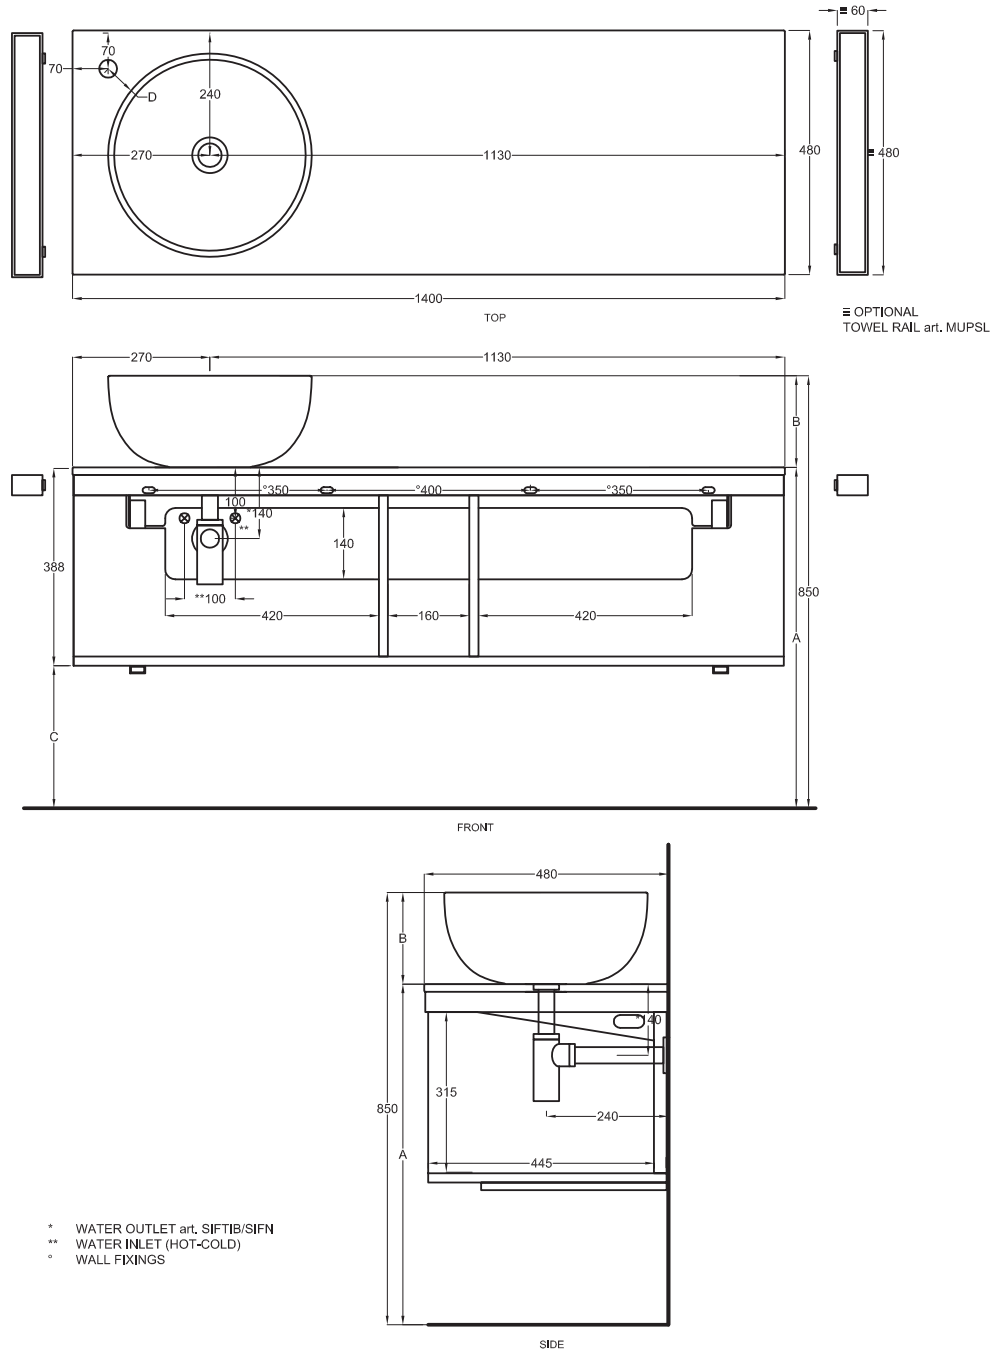

Multiplo con mobile a giorno

Multiplo with open day cabinet

140x48x39

cielo
handmade in Italy

Composizione n. 65

Composition no. 65

PESO NETTO/NET WEIGHT: 22,00 Kg (piano / countertop) + 29,00 Kg (mobile /cabinet) + 1,10 Kg (portasciugamani laterale/lateral towel rail)

Settembre 2019

A	665 mm	725 mm	725 mm	610 mm	700 mm	590 mm	660 mm
B	185 mm	125 mm	125 mm	240 mm	150 mm	260 mm	190 mm
C	275 mm	335 mm	335 mm	220 mm	310 mm	200 mm	270 mm
D	60 mm	40 mm	63 mm	40 mm	60 mm	40 mm	50 mm

Lavabi Washbasins

Utilizzare il modulo d'ordine per verificare la corrispondenza fra lettera e articolo
Use the order form to check the correspondance between the letters and the items code