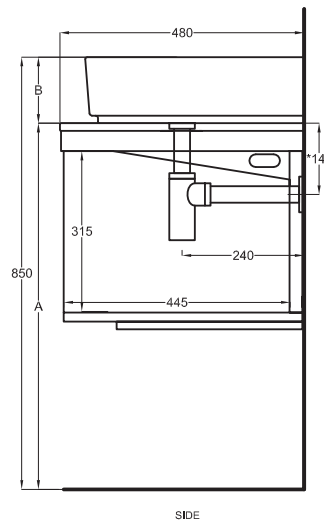

Multiplo con mobile a giorno

Multiplo with open day cabinet

120x48x39

cielo
handmade in Italy

Composizione n. 64

Composition no. 64

PESO NETTO/NET WEIGHT: 20,00 Kg (piano / countertop) + 25,00 Kg (mobile /cabinet) + 1,10 Kg (portasciugamani laterale/lateral towel rail)

Settembre 2019

- WATER OUTLET art. SIFTIB/SIFN
- ** WATER INLET (HOT-COLD)
- WALL FIXINGS

SHCOLARF
60 x 43 x h13

A	720 mm
B	130 mm
C	330 mm
D	/

Lavabi
Washbasins

Utilizzare il modulo d'ordine per verificare la corrispondenza fra lettera e articolo
Use the order form to check the correspondance between the letters and the items code