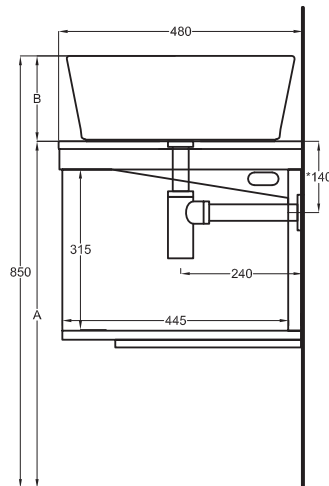

Multiplo con mobile a giorno

Multiplo with open day cabinet

120x48x39

cielo
handmade in Italy

Composizione n. 44

Composition no. 44

PESO NETTO/NET WEIGHT: 20,00 Kg (piano / countertop) + 25,00 Kg (mobile /cabinet) + 1,10 Kg (portasciugamani laterale/lateral towel rail)

Settembre 2019

- WATER OUTLET art. SIFTIB/SIFN
- ** WATER INLET (HOT-COLD)
- WALL FIXINGS

A	670 mm	720 mm	720 mm
B	180 mm	130 mm	130 mm
C	280 mm	330 mm	330 mm
D	/	/	/

Lavabi

Washbasins

Utilizzare il modulo d'ordine per verificare la corrispondenza fra lettera e articolo
Use the order form to check the correspondance between the letters and the items code