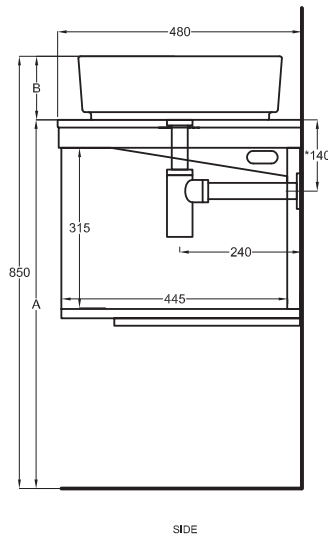

Multiplo con mobile a giorno

Multiplo with open day cabinet

120x48x39

cielo
handmade in Italy

Composizione n. 99

Composition no. 99

PESO NETTO/NET WEIGHT: 20,00 Kg (piano / countertop) + 25,00 Kg (mobile /cabinet) + 1,10 Kg (portasciugamani laterale/lateral towel rail)

Settembre 2019

- WATER OUTLET art. SIFTIB/SIFN
- ** WATER INLET (HOT-COLD)
- ° WALL FIXINGS

A	725 mm
B	125 mm
C	335 mm
D	/

Lavabi
Washbasins

Utilizzare il modulo d'ordine per verificare la corrispondenza fra lettera e articolo
Use the order form to check the correspondance between the letters and the items code