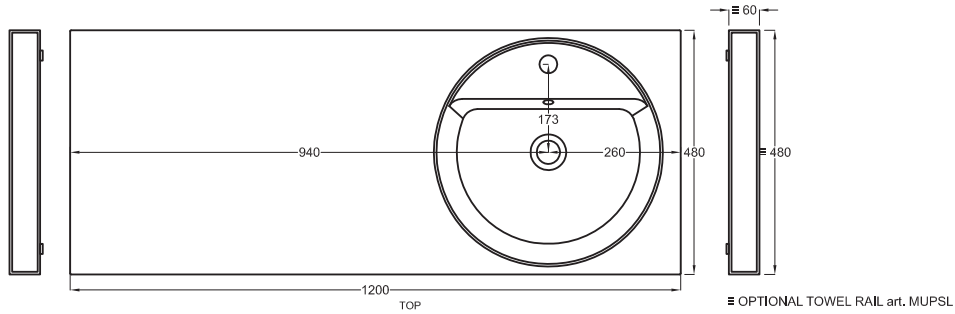

Multiplo con mobile a giorno

Multiplo with open day cabinet

120x48x39

cielo
handmade in Italy

Composizione n. 46

Composition no. 46

PESO NETTO/NET WEIGHT: 20,00 Kg (piano / countertop) + 25,00 Kg (mobile /cabinet) + 1,10 Kg (portasciugamani laterale/lateral towel rail)

Settembre 2019

- WATER OUTLET art. SIFTIB/SIFN
- ** WATER INLET (HOT-COLD)
- WALL FIXINGS

A	670 mm	720 mm	720 mm
B	180 mm	130 mm	130 mm
C	280 mm	330 mm	330 mm
D	/	/	/

Lavabi Washbasins

Utilizzare il modulo d'ordine per verificare la corrispondenza fra lettera e articolo
Use the order form to check the correspondance between the letters and the items code