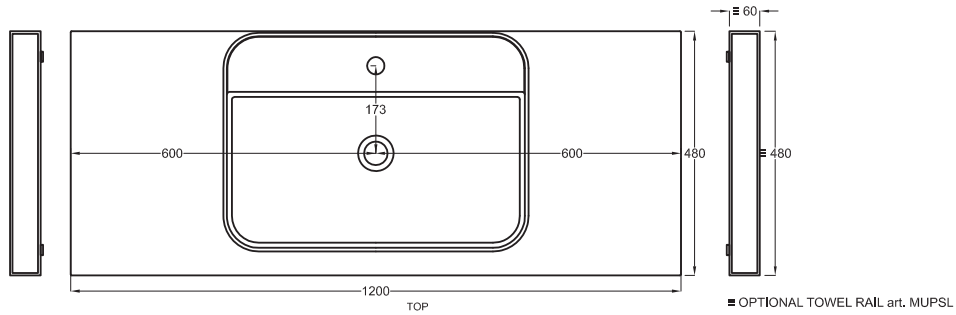

Multiplo con mobile a giorno

Multiplo with open day cabinet

120x48x39

cielo
handmade in Italy

Composizione n. 63

Composition no. 63

PESO NETTO/NET WEIGHT: 20,00 Kg (piano / countertop) + 25,00 Kg (mobile /cabinet) + 1,10 Kg (portasciugamani laterale/lateral towel rail)

Settembre 2019

- WATER OUTLET art. SIFTIB/SIFN
- ** WATER INLET (HOT-COLD)
- ° WALL FIXINGS

SHCOLARF
60 x 43 x h13

A	720 mm
B	130 mm
C	330 mm
D	/

Lavabi
Washbasins

Utilizzare il modulo d'ordine per verificare la corrispondenza fra lettera e articolo
Use the order form to check the correspondance between the letters and the items code