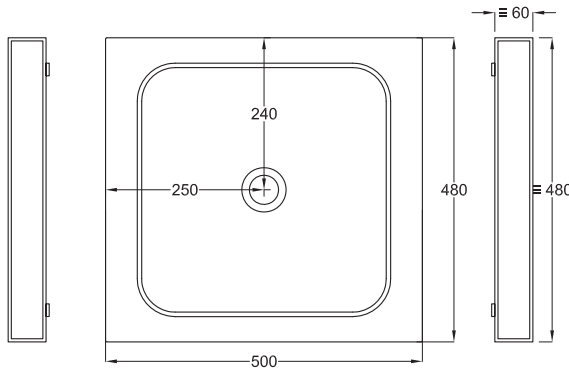

Multiplo con mobile a giorno

Multiplo with open day cabinet

50x48x39

cielo
handmade in Italy

Composizione n. 07

Composition no. 07

PESO NETTO/NET WEIGHT: 10,00 Kg (piano / countertop) + 12,00 Kg (mobile /cabinet) + 1,10 Kg (portasciugamani laterale/lateral towel rail)

Settembre 2019

TOP

≡ OPTIONAL TOWEL RAIL art. MUPSL