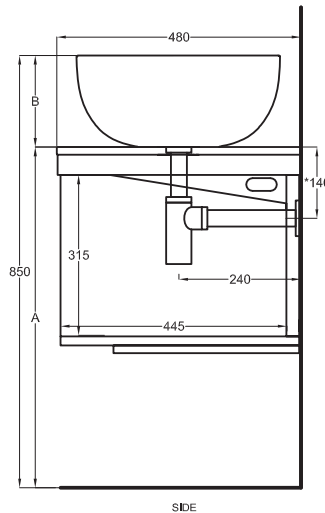

Multiplo con mobile a giorno

Multiplo with open day cabinet

120x48x39

cielo
handmade in Italy

Composizione n. 39

Composition no. 39

PESO NETTO/NET WEIGHT: 20,00 Kg (piano / countertop) + 25,00 Kg (mobile /cabinet) + 1,10 Kg (portasciugamani laterale/lateral towel rail)

Settembre 2019

- WATER OUTLET art. SIFTIB/SIFN
- ** WATER INLET (HOT-COLD)
- WALL FIXINGS