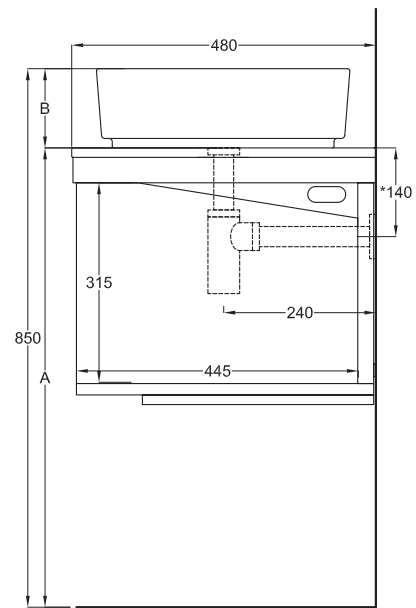

Settembre 2019

TOP

≡ OPTIONAL TOWEL RAIL art. MUPSL

FRONT

SIDE

- * WATER OUTLET art. SIFTIB/SIFN
- ** WATER INLET (HOT-COLD)
- ° WALL FIXINGS

SHCOLAQ40
40 x 40 x h12,5

A	725 mm
B	125 mm
C	335 mm
D	/