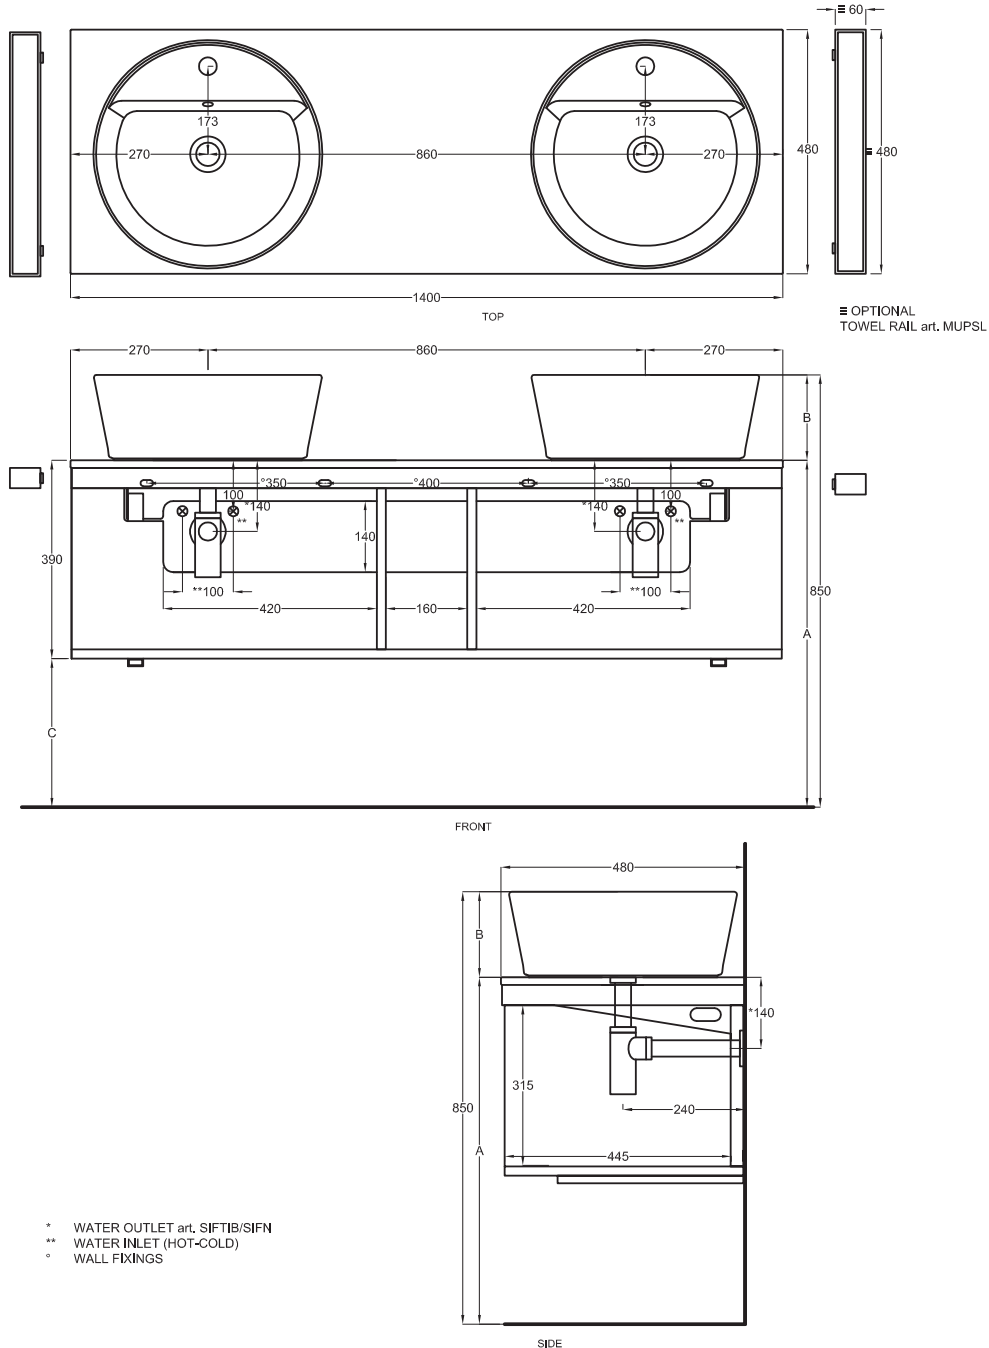

Multiplo con mobile a giorno

Multiplo with open day cabinet

140x48x39

cielo
handmade in Italy

Composizione n. 73

Composition no. 73

PESO NETTO/NET WEIGHT: 22,00 Kg (piano / countertop) + 29,00 Kg (mobile /cabinet) + 1,10 Kg (portasciugamani laterale/lateral towel rail)

Settembre 2019

A	670 mm	720 mm	720 mm
B	180 mm	130 mm	130 mm
C	280 mm	330 mm	330 mm
D	/	/	/

Lavabi Washbasins

Utilizzare il modulo d'ordine per verificare la corrispondenza fra lettera e articolo
Use the order form to check the correspondance between the letters and the items code