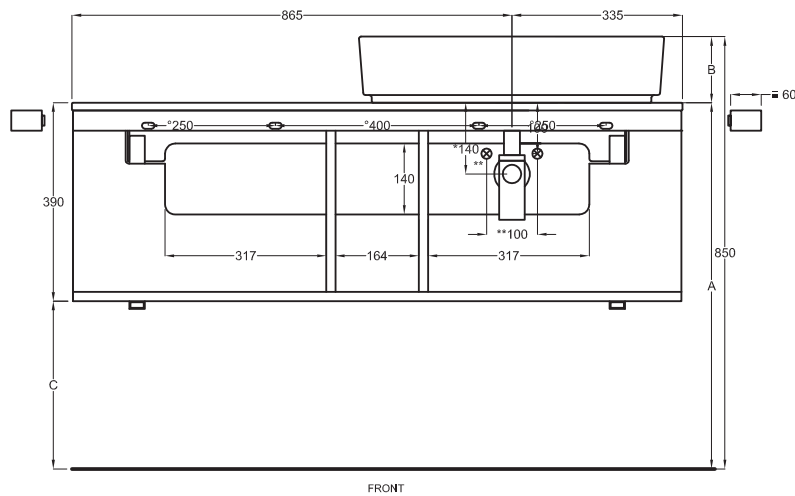

Multiplo con mobile a giorno

Multiplo with open day cabinet

120x48x39

cielo
handmade in Italy

Composizione n. 61

Composition no. 61

PESO NETTO/NET WEIGHT: 20,00 Kg (piano / countertop) + 25,00 Kg (mobile /cabinet) + 1,10 Kg (portasciugamani laterale/lateral towel rail)

Settembre 2019

- WATER OUTLET art. SIFTIB/SIFN
- ** WATER INLET (HOT-COLD)
- ° WALL FIXINGS

A	725 mm
B	125 mm
C	335 mm
D	/

Lavabi
Washbasins

Utilizzare il modulo d'ordine per verificare la corrispondenza fra lettera e articolo
Use the order form to check the correspondance between the letters and the items code