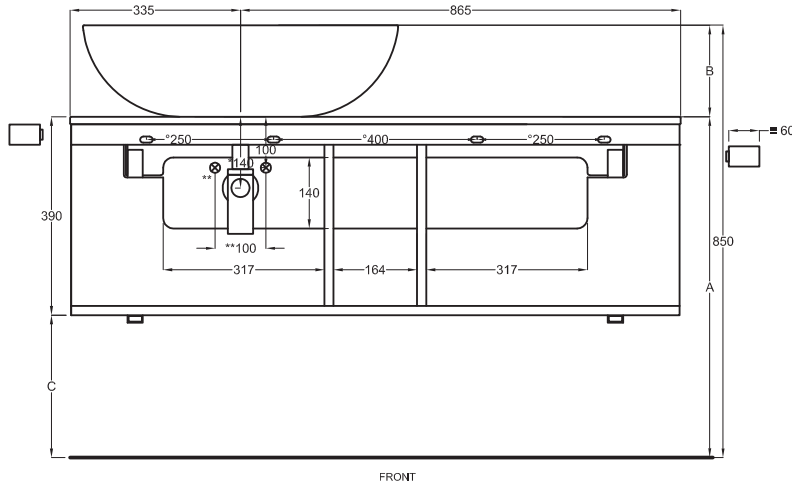

Multiplo con mobile a giorno

Multiplo with open day cabinet

120x48x39

cielo
handmade in Italy

Composizione n. 53 - 54

Composition no. 53 - 54

PESO NETTO/NET WEIGHT: 20,00 Kg (piano / countertop) + 25,00 Kg (mobile / cabinet) + 1,10 Kg (portasciugamani laterale/lateral towel rail)

Settembre 2019