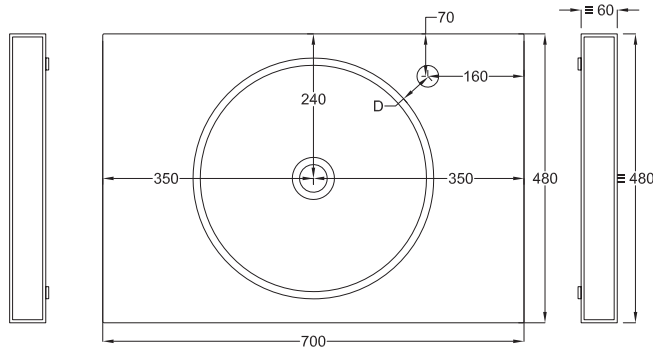

Multiplo con mobile a giorno

Multiplo with open day cabinet

70x48x39

cielo
handmade in Italy

Composizione n. 11

Composition no. 11

PESO NETTO/NET WEIGHT: 13,00 Kg (piano / countertop) + 16,50 Kg (mobile /cabinet) + 1,10 Kg (portasciugamani laterale/lateral towel rail)

Settembre 2019

TOP

≡ OPTIONAL TOWEL RAIL art. MUPSL