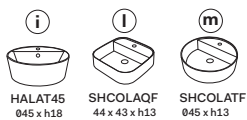

Multiplo con mobile a giorno

Multiplo with open day cabinet

140x48x39

cielo
handmade in Italy

Composizione n. 73

Composition no. 73

PESO NETTO/NET WEIGHT: 22,00 Kg (piano / countertop) + 29,00 Kg (mobile /cabinet) + 1,10 Kg (portasciugamani laterale/lateral towel rail)

Settembre 2019

A	670 mm	720 mm	720 mm
B	180 mm	130 mm	130 mm
C	280 mm	330 mm	330 mm
D	/	/	/

Lavabi Washbasins

Utilizzare il modulo d'ordine per verificare la corrispondenza fra lettera e articolo
Use the order form to check the correspondance between the letters and the items code