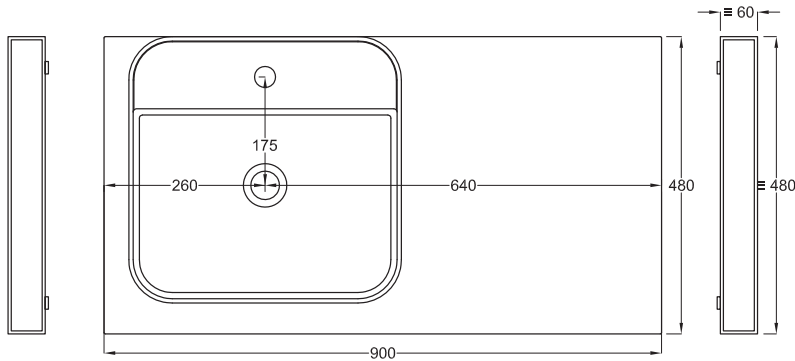

Multiplo con mobile a giorno

Multiplo with open day cabinet

90x48x39

cielo
handmade in Italy

Composizione n. 32

Composition no. 32

PESO NETTO/NET WEIGHT: 17,00 Kg (piano / countertop) + 21,50 Kg (mobile /cabinet) + 1,10 Kg (portasciugamani laterale/lateral towel rail)

Settembre 2019

TOP

≡ OPTIONAL TOWEL RAIL art. MUPSL