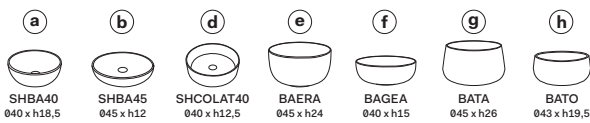

Multiplo with open day cabinet

70x48x39

cielo
handmade in Italy

Composizione n. 10

Composition no. 10

PESO NETTO/NET WEIGHT: 13,00 Kg (piano / countertop) + 16,50 Kg (mobile /cabinet) + 1,10 Kg (portasciugamani laterale/lateral towel rail)

Settembre 2019

TOP

≡ OPTIONAL TOWEL RAIL art. MUPSL

FRONT

SIDE

- * WATER OUTLET art. SIFTIB/SIFN
- ** WATER INLET (HOT-COLD)
- WALL FIXINGS

A	665 mm	725 mm	725 mm	610 mm	700 mm	590 mm	660 mm
B	185 mm	125 mm	125 mm	240 mm	150 mm	260 mm	190 mm
C	275 mm	335 mm	335 mm	220 mm	310 mm	200 mm	270 mm
D	55 mm	30 mm	55 mm	30 mm	55 mm	30 mm	40 mm