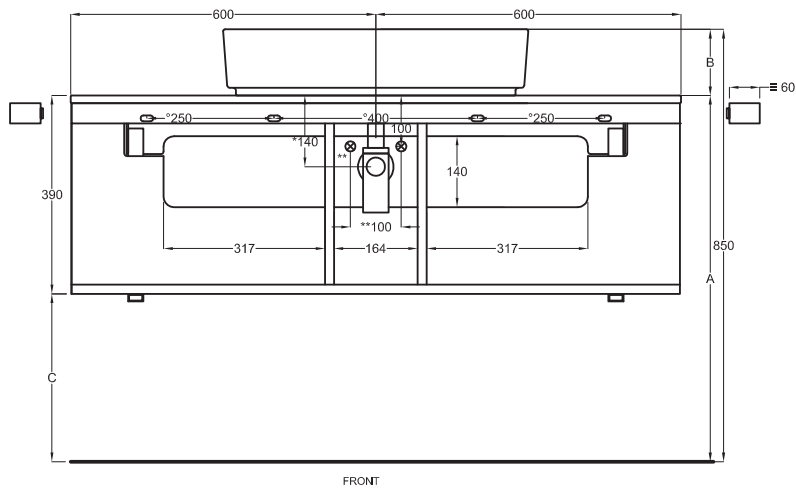

Multiplo con mobile a giorno

Multiplo with open day cabinet

120x48x39

cielo
handmade in Italy

Composizione n. 63

Composition no. 63

PESO NETTO/NET WEIGHT: 20,00 Kg (piano / countertop) + 25,00 Kg (mobile /cabinet) + 1,10 Kg (portasciugamani laterale/lateral towel rail)

Settembre 2019

- WATER OUTLET art. SIFTIB/SIFN
- ** WATER INLET (HOT-COLD)
- ° WALL FIXINGS

SHCOLARF
60 x 43 x h13

A	720 mm
B	130 mm
C	330 mm
D	/

Lavabi
Washbasins

Utilizzare il modulo d'ordine per verificare la corrispondenza fra lettera e articolo
Use the order form to check the correspondance between the letters and the items code