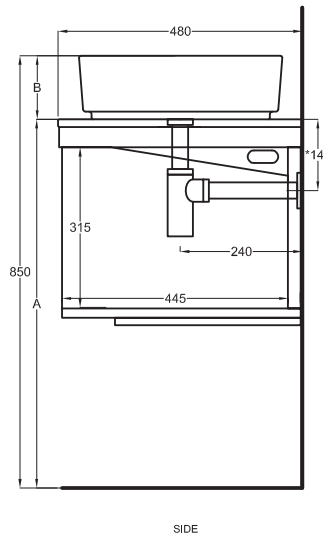

Multiplo con mobile a giorno

Multiplo with open day cabinet

120x48x39

cielo
handmade in Italy

Composizione n. 101

Composition no. 101

PESO NETTO/NET WEIGHT: 20,00 Kg (piano / countertop) + 25,00 Kg (mobile /cabinet) + 1,10 Kg (portasciugamani laterale/lateral towel rail)

Settembre 2019

- WATER OUTLET art. SIFTIB/SIFN
- ** WATER INLET (HOT-COLD)
- WALL FIXINGS

A	725 mm
B	125 mm
C	335 mm
D	/

Lavabi
Washbasins

Utilizzare il modulo d'ordine per verificare la corrispondenza fra lettera e articolo
Use the order form to check the correspondance between the letters and the items code