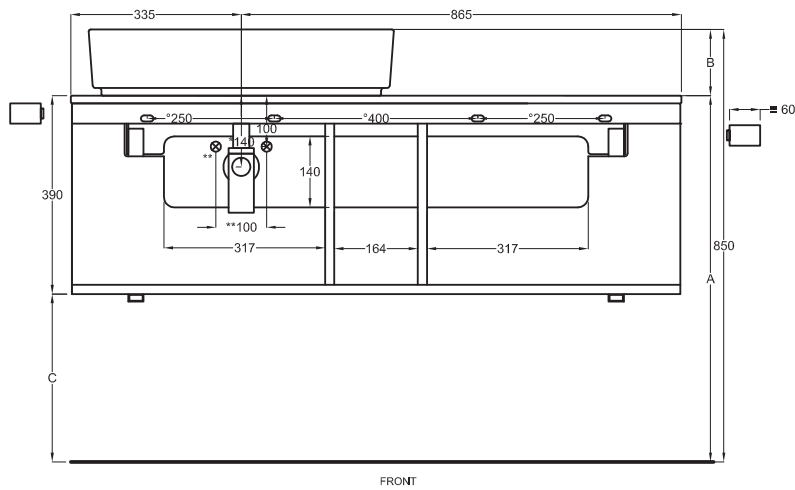

Multiplo con mobile a giorno

Multiplo with open day cabinet

120x48x39

cielo
handmade in Italy

Composizione n. 59

Composition no. 59

PESO NETTO/NET WEIGHT: 20,00 Kg (piano / countertop) + 25,00 Kg (mobile /cabinet) + 1,10 Kg (portasciugamani laterale/lateral towel rail)

Settembre 2019

- WATER OUTLET art. SIFTIB/SIFN
- ** WATER INLET (HOT-COLD)
- ° WALL FIXINGS

A	725 mm
B	125 mm
C	335 mm
D	—

Lavabi
Washbasins

Utilizzare il modulo d'ordine per verificare la corrispondenza fra lettera e articolo
Use the order form to check the correspondance between the letters and the items code