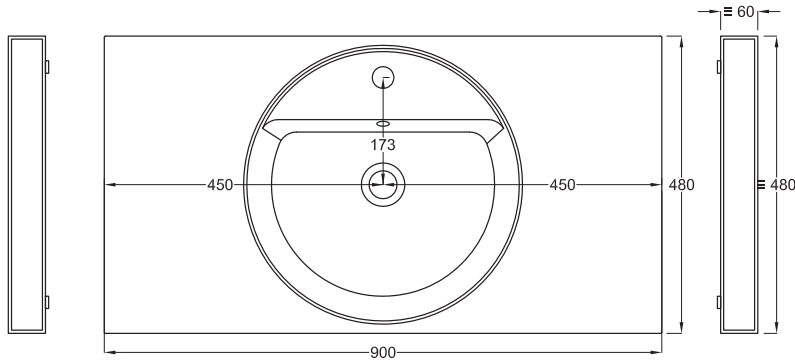

Multiplo con mobile a giorno

Multiplo with open day cabinet

90x48x39

cielo
handmade in Italy

Composizione n. 29

Composition no. 29

PESO NETTO/NET WEIGHT: 17,00 Kg (piano / countertop) + 21,50 Kg (mobile /cabinet) + 1,10 Kg (portasciugamani laterale/lateral towel rail)

Settembre 2019

TOP

≡ OPTIONAL TOWEL RAIL art. MUPSL