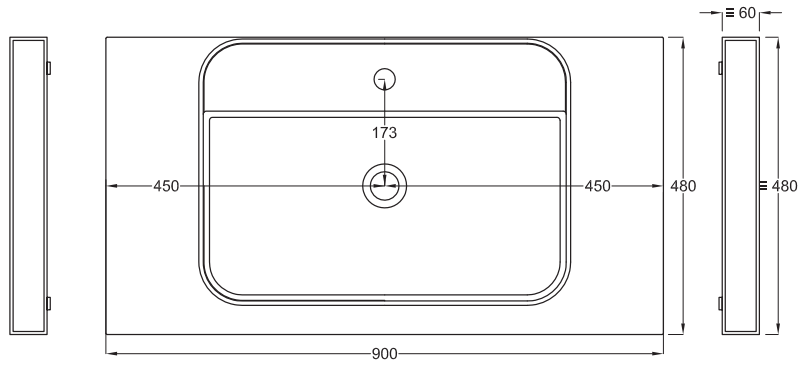

Multiplo con mobile a giorno

Multiplo with open day cabinet

90x48x39

cielo
handmade in Italy

Composizione n. 37

Composition no. 37

PESO NETTO/NET WEIGHT: 17,00 Kg (piano / countertop) + 21,50 Kg (mobile / cabinet) + 1,10 Kg (portasciugamani laterale/lateral towel rail)

Settembre 2019

TOP

≡ OPTIONAL TOWEL RAIL art. MUPSL