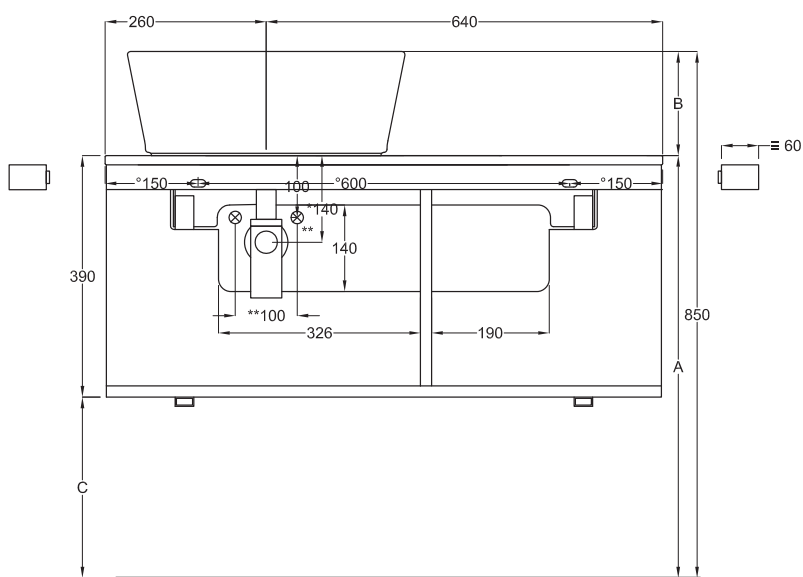

Multiplo con mobile a giorno

Multiplo with open day cabinet

90x48x39

cielo
handmade in Italy

Composizione n. 28

Composition no. 28

PESO NETTO/NET WEIGHT: 17,00 Kg (piano / countertop) + 21,50 Kg (mobile / cabinet) + 1,10 Kg (portasciugamani laterale/lateral towel rail)

Settembre 2019

≡ OPTIONAL TOWEL RAIL art. MUPSL

FRONT

- WATER OUTLET art. SIFTIB/SIFN
- ** WATER INLET (HOT-COLD)
- ° WALL FIXINGS

A	670 mm	720 mm
B	180 mm	130 mm
C	280 mm	330 mm
D	/	/

Lavabi
Washbasins

Utilizzare il modulo d'ordine per verificare la corrispondenza fra lettera e articolo
Use the order form to check the correspondance between the letters and the items code