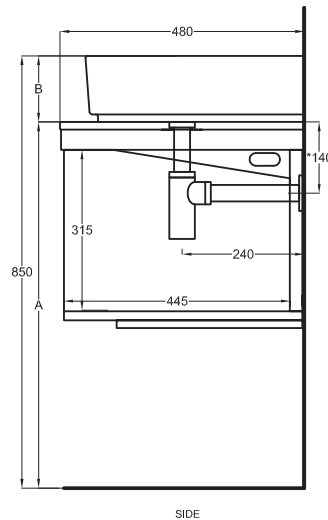

Multiplo con mobile a giorno

Multiplo with open day cabinet

120x48x39

cielo
handmade in Italy

Composizione n. 63

Composition no. 63

PESO NETTO/NET WEIGHT: 20,00 Kg (piano / countertop) + 25,00 Kg (mobile /cabinet) + 1,10 Kg (portasciugamani laterale/lateral towel rail)

Settembre 2019

- WATER OUTLET art. SIFTIB/SIFN
- ** WATER INLET (HOT-COLD)
- ° WALL FIXINGS

SHCOLARF
60 x 43 x h13

A	720 mm
B	130 mm
C	330 mm
D	/

Lavabi
Washbasins

Utilizzare il modulo d'ordine per verificare la corrispondenza fra lettera e articolo
Use the order form to check the correspondance between the letters and the items code