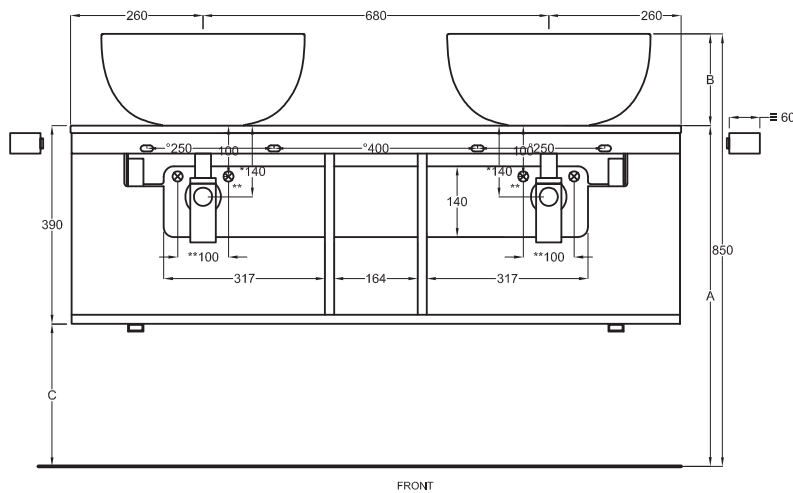

Multiplo con mobile a giorno

Multiplo with open day cabinet

120x48x39

cielo
handmade in Italy

Composizione n. 43

Composition no. 43

PESO NETTO/NET WEIGHT: 20,00 Kg (piano / countertop) + 25,00 Kg (mobile /cabinet) + 1,10 Kg (portasciugamani laterale/lateral towel rail)

Settembre 2019

OPTIONAL TOWEL RAIL art. MUPLS

FRONT

SIDE

- WATER OUTLET art. SIFTB/SIFN
- ** WATER INLET (HOT-COLD)
- ° WALL FIXINGS

A	665 mm	725 mm	725 mm	610 mm	700 mm	590 mm	660 mm
B	185 mm	125 mm	125 mm	240 mm	150 mm	260 mm	190 mm
C	275 mm	335 mm	335 mm	220 mm	310 mm	200 mm	270 mm
D	50 mm	25 mm	50 mm	25 mm	50 mm	25 mm	35 mm

Lavabi
Washbasins

Utilizzare il modulo d'ordine per verificare la corrispondenza fra lettera e articolo
Use the order form to check the correspondance between the letters and the items code