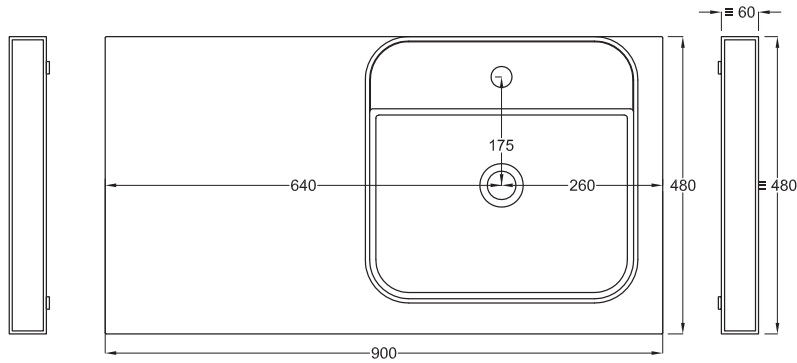

Multiplo con mobile a giorno

Multiplo with open day cabinet

90x48x39

cielo
handmade in Italy

Composizione n. 33

Composition no. 33

PESO NETTO/NET WEIGHT: 17,00 Kg (piano / countertop) + 21,50 Kg (mobile / cabinet) + 1,10 Kg (portasciugamani laterale/lateral towel rail)

Settembre 2019

TOP

≡ OPTIONAL TOWEL RAIL art. MUPSL