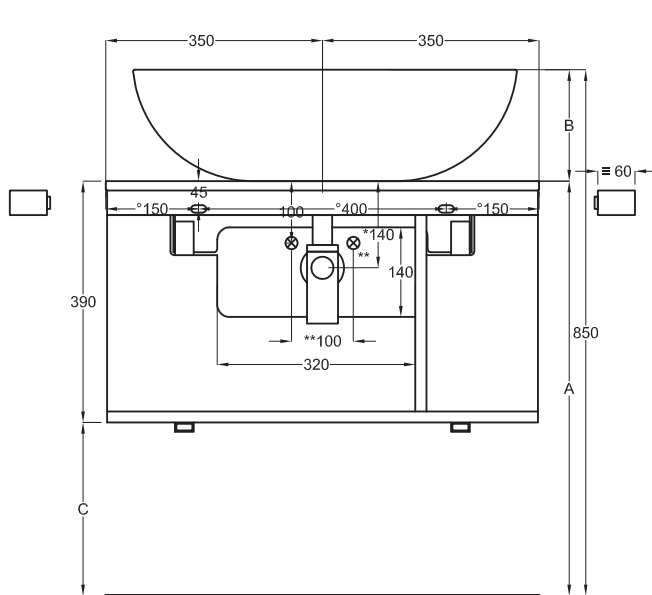

Multiplo con mobile a giorno

Multiplo with open day cabinet

70x48x39

cielo
handmade in Italy

Composizione n. 19

Composition no. 19

PESO NETTO/NET WEIGHT: 13,00 Kg (piano / countertop) + 16,50 Kg (mobile /cabinet) + 1,10 Kg (portasciugamani laterale/lateral towel rail)

Settembre 2019

≡ OPTIONAL TOWEL RAIL art. MUPSL

FRONT

- WATER OUTLET art. SIFTIB/SIFN
- ** WATER INLET (HOT-COLD)
- ° WALL FIXINGS

	n	o	p
A	670 mm	685 mm	725 mm
B	180 mm	165 mm	125 mm
C	280 mm	295 mm	335 mm
D	45 mm	65 mm	50 mm

Lavabi

Washbasins

Utilizzare il modulo d'ordine per verificare la corrispondenza fra lettera e articolo
Use the order form to check the correspondance between the letters and the items code