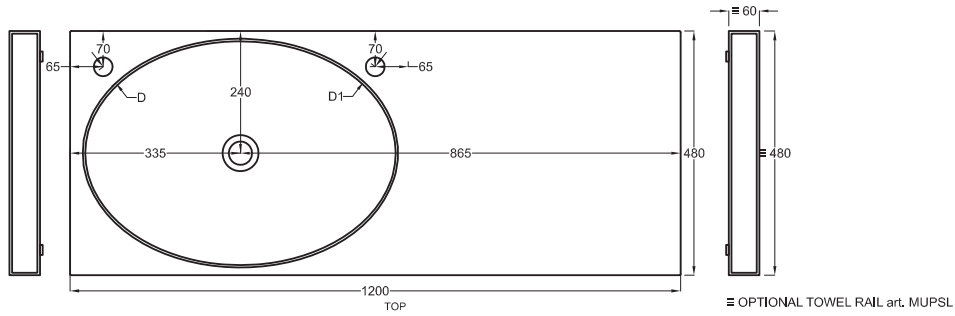

Multiplo con mobile a giorno

Multiplo with open day cabinet

120x48x39

cielo
handmade in Italy

Composizione n. 53 - 54

Composition no. 53 - 54

PESO NETTO/NET WEIGHT: 20,00 Kg (piano / countertop) + 25,00 Kg (mobile / cabinet) + 1,10 Kg (portasciugamani laterale/lateral towel rail)

Settembre 2019