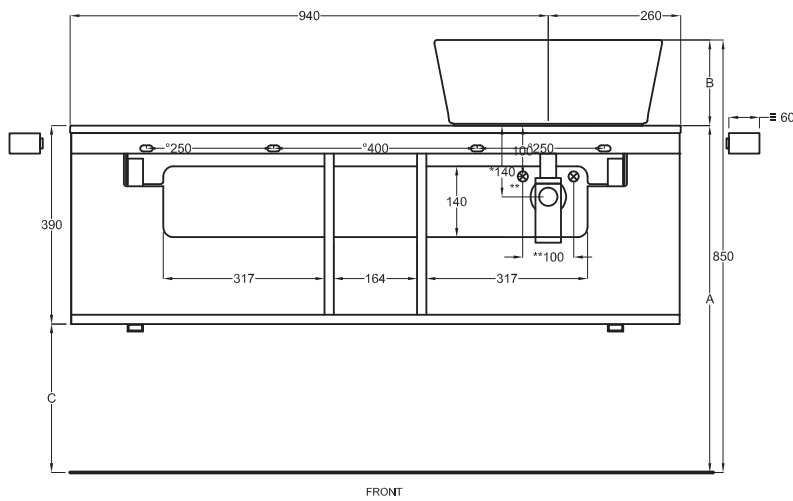

Multiplo con mobile a giorno

Multiplo with open day cabinet

120x48x39

cielo
handmade in Italy

Composizione n. 46

Composition no. 46

PESO NETTO/NET WEIGHT: 20,00 Kg (piano / countertop) + 25,00 Kg (mobile /cabinet) + 1,10 Kg (portasciugamani laterale/lateral towel rail)

Settembre 2019

- WATER OUTLET art. SIFTIB/SIFN
- ** WATER INLET (HOT-COLD)
- WALL FIXINGS

A	670 mm	720 mm	720 mm
B	180 mm	130 mm	130 mm
C	280 mm	330 mm	330 mm
D	/	/	/

Lavabi Washbasins

Utilizzare il modulo d'ordine per verificare la corrispondenza fra lettera e articolo
Use the order form to check the correspondance between the letters and the items code