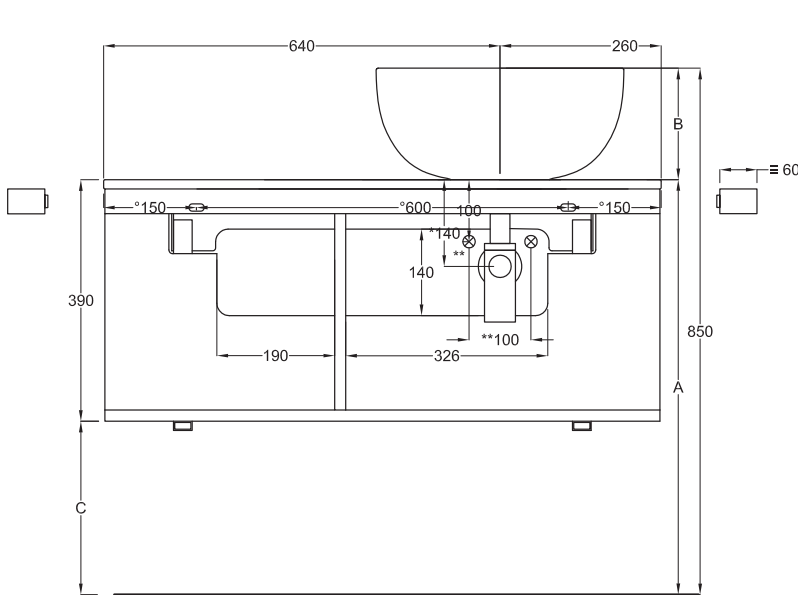

Multiplo con mobile a giorno

Multiplo with open day cabinet

90x48x39

cielo
handmade in Italy

Composizione n. 25 - 26

Composition no. 25 - 26

PESO NETTO/NET WEIGHT: 17,00 Kg (piano / countertop) + 21,50 Kg (mobile /cabinet) + 1,10 Kg (portasciugamani laterale/lateral towel rail)

Settembre 2019

≡ OPTIONAL TOWEL RAIL art. MUPSL

FRONT

- WATER OUTLET art. SIFTIB/SIFN
- ** WATER INLET (HOT-COLD)
- WALL FIXINGS

A	665 mm	725 mm	725 mm	610 mm	700 mm	590 mm	660 mm
B	185 mm	125 mm	125 mm	240 mm	150 mm	260 mm	190 mm
C	275 mm	335 mm	335 mm	220 mm	310 mm	200 mm	270 mm
D	55 mm	30 mm	55 mm	30 mm	55 mm	30 mm	40 mm

Lavabi Washbasins

Utilizzare il modulo d'ordine per verificare la corrispondenza fra lettera e articolo
Use the order form to check the correspondance between the letters and the items code