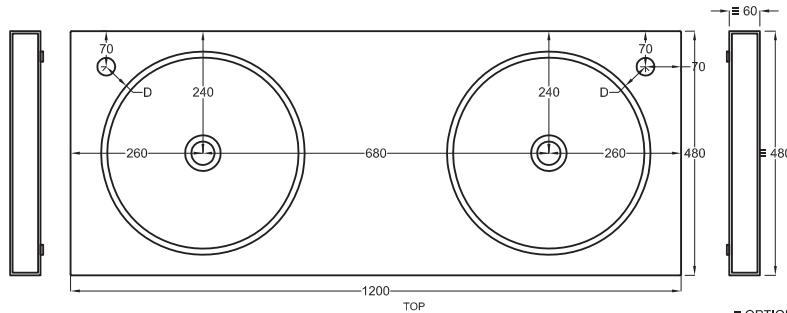

Multiplo con mobile a giorno

Multiplo with open day cabinet

120x48x39

cielo
handmade in Italy

Composizione n. 43

Composition no. 43

PESO NETTO/NET WEIGHT: 20,00 Kg (piano / countertop) + 25,00 Kg (mobile /cabinet) + 1,10 Kg (portasciugamani laterale/lateral towel rail)

Settembre 2019

OPTIONAL TOWEL RAIL art. MUPLS