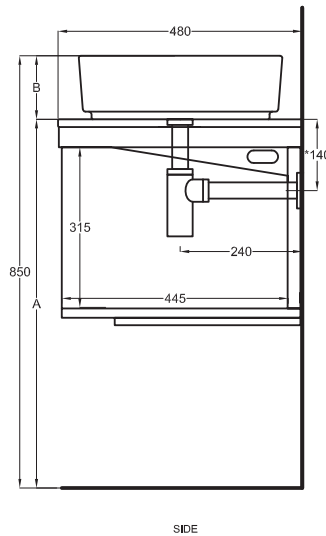

Multiplo con mobile a giorno

Multiplo with open day cabinet

120x48x39

cielo
handmade in Italy

Composizione n. 98

Composition no. 98

PESO NETTO/NET WEIGHT: 20,00 Kg (piano / countertop) + 25,00 Kg (mobile /cabinet) + 1,10 Kg (portasciugamani laterale/lateral towel rail)

Settembre 2019

- WATER OUTLET art. SIFTIB/SIFN
- ** WATER INLET (HOT-COLD)
- ° WALL FIXINGS

A	725 mm
B	125 mm
C	335 mm
D	/

Lavabi
Washbasins

Utilizzare il modulo d'ordine per verificare la corrispondenza fra lettera e articolo
Use the order form to check the correspondance between the letters and the items code