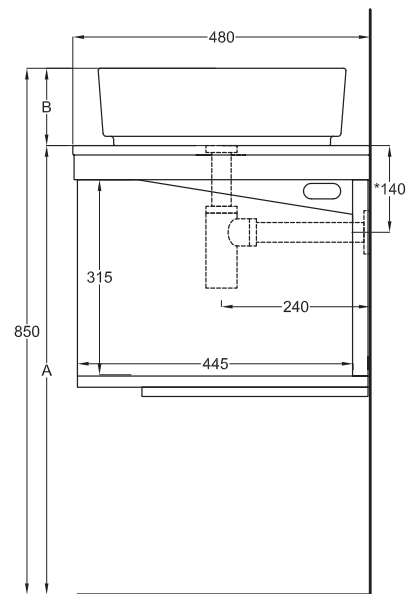

Settembre 2019

TOP

≡ OPTIONAL TOWEL RAIL art. MUPSL

FRONT

SIDE

- * WATER OUTLET art. SIFTIB/SIFN
- ** WATER INLET (HOT-COLD)
- ° WALL FIXINGS

SHCOLAQ40
40 x 40 x h12,5

A	725 mm
B	125 mm
C	335 mm
D	