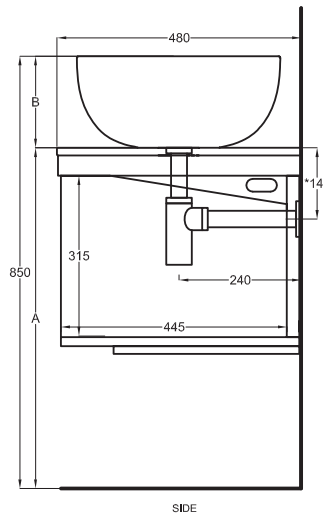

Multiplo con mobile a giorno

Multiplo with open day cabinet

120x48x39

cielo
handmade in Italy

Composizioni n. 40 - 41

Composition no. 40 - 41

PESO NETTO/NET WEIGHT: 20,00 Kg (piano / countertop) + 25,00 Kg (mobile /cabinet) + 1,10 Kg (portasciugamani laterale/lateral towel rail)

Settembre 2019

* WATER OUTLET art. SIFTIB/SIFN
** WATER INLET (HOT-COLD)
° WALL FIXINGS