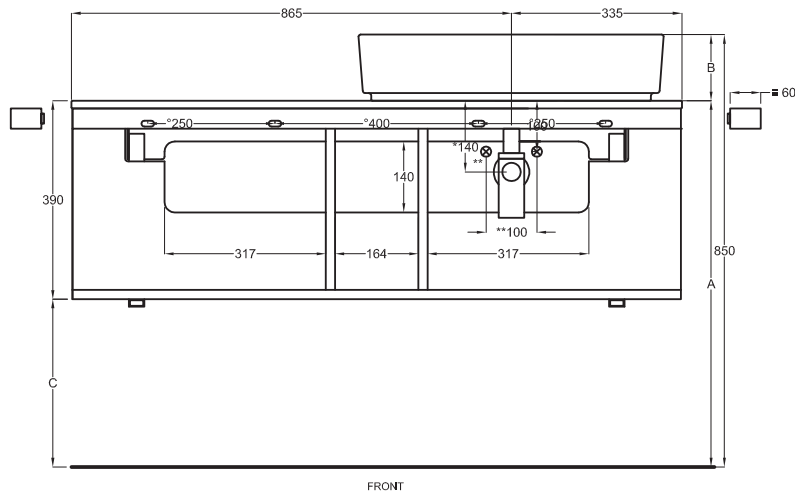

Multiplo con mobile a giorno

Multiplo with open day cabinet

120x48x39

cielo
handmade in Italy

Composizione n. 64

Composition no. 64

PESO NETTO/NET WEIGHT: 20,00 Kg (piano / countertop) + 25,00 Kg (mobile /cabinet) + 1,10 Kg (portasciugamani laterale/lateral towel rail)

Settembre 2019

- WATER OUTLET art. SIFTIB/SIFN
- ** WATER INLET (HOT-COLD)
- WALL FIXINGS

SHCOLARF
60 x 43 x h13

A	720 mm
B	130 mm
C	330 mm
D	/

Lavabi
Washbasins

Utilizzare il modulo d'ordine per verificare la corrispondenza fra lettera e articolo
Use the order form to check the correspondance between the letters and the items code