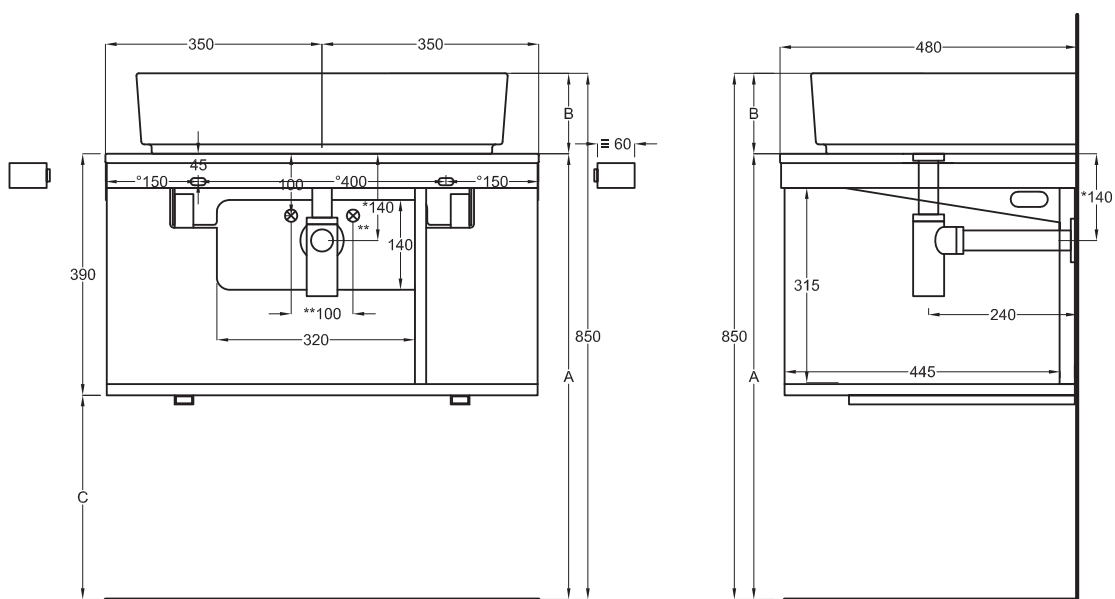

FRONT

SIDE

- WATER OUTLET art. SIFTIB/SIFN
- ** WATER INLET (HOT-COLD)

SHCOLARF
60 x 43 x h13

A	720 mm
B	130 mm
C	330 mm
D	/

Lavabi
Washbasins

Utilizzare il modulo d'ordine per verificare la corrispondenza fra lettera e articolo
Use the order form to check the correspondance between the letters and the items code