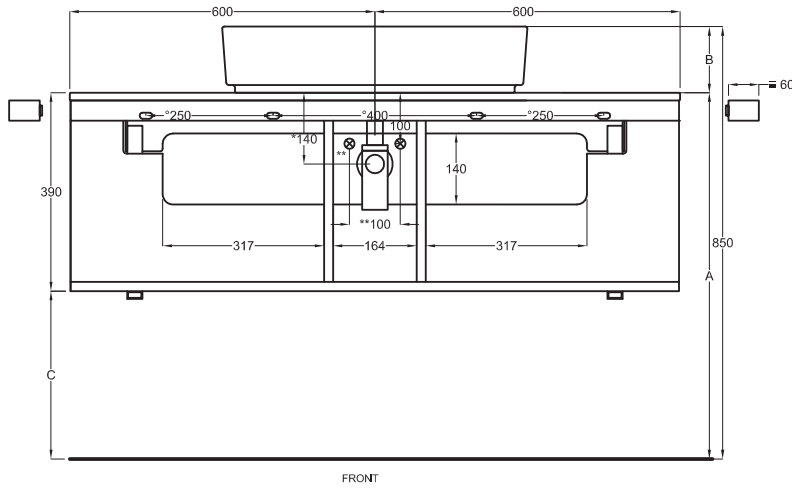

Multiplo con mobile a giorno

Multiplo with open day cabinet

120x48x39

cielo
handmade in Italy

Composizione n. 60

Composition no. 60

PESO NETTO/NET WEIGHT: 20,00 Kg (piano / countertop) + 25,00 Kg (mobile /cabinet) + 1,10 Kg (portasciugamani laterale/lateral towel rail)

Settembre 2019

- WATER OUTLET art. SIFTIB/SIFN
- ** WATER INLET (HOT-COLD)
- ° WALL FIXINGS

A	725 mm
B	125 mm
C	335 mm
D	—

Lavabi

Washbasins

Utilizzare il modulo d'ordine per verificare la corrispondenza fra lettera e articolo
Use the order form to check the correspondance between the letters and the items code