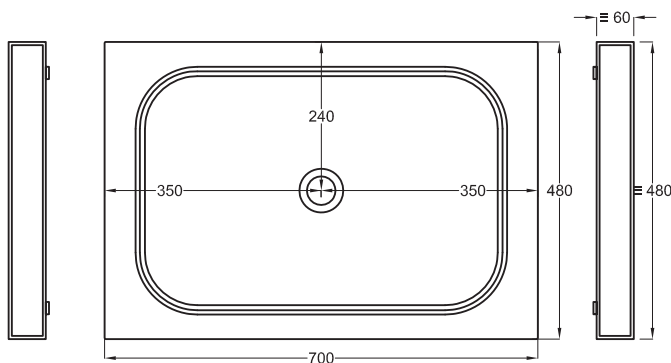

Multiplo con mobile a giorno

Multiplo with open day cabinet

70x48x39

cielo
handmade in Italy

Composizione n. 22

Composition no. 22

PESO NETTO/NET WEIGHT: 13,00 Kg (piano / countertop) + 16,50 Kg (mobile / cabinet) + 1,10 Kg (portasciugamani laterale/lateral towel rail)

Settembre 2019

TOP

≡ OPTIONAL TOWEL RAIL art. MUPSL