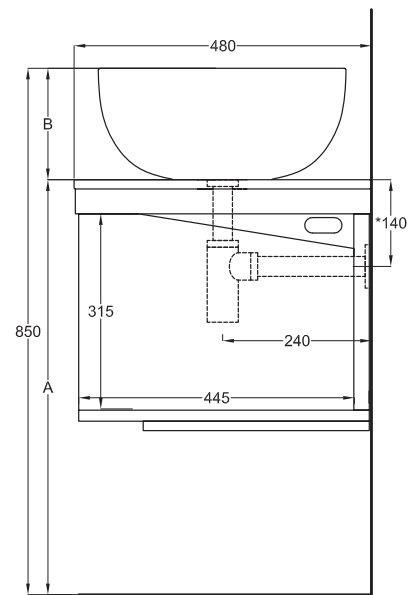

SIDE

- WATER OUTLET art. SIFTIB/SIFN
- ** WATER INLET (HOT-COLD)
- WALL FIXINGS