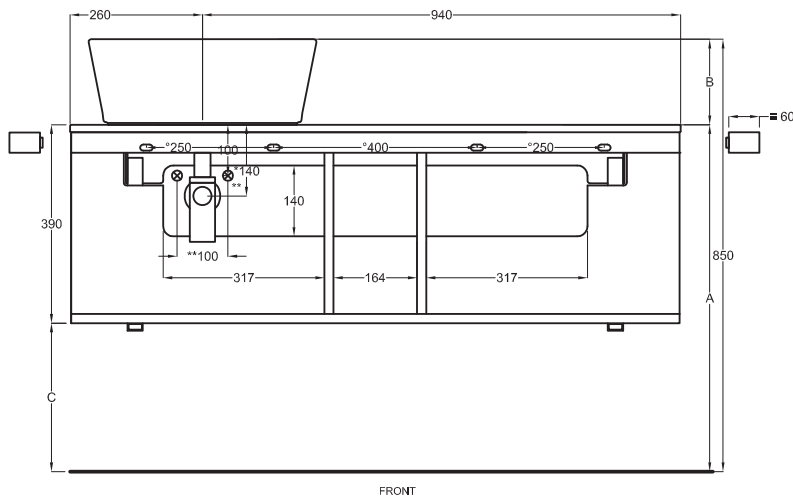

Multiplo con mobile a giorno

Multiplo with open day cabinet

120x48x39

cielo
handmade in Italy

Composizione n. 44

Composition no. 44

PESO NETTO/NET WEIGHT: 20,00 Kg (piano / countertop) + 25,00 Kg (mobile /cabinet) + 1,10 Kg (portasciugamani laterale/lateral towel rail)

Settembre 2019

- WATER OUTLET art. SIFTIB/SIFN
- ** WATER INLET (HOT-COLD)
- WALL FIXINGS

A	670 mm	720 mm	720 mm
B	180 mm	130 mm	130 mm
C	280 mm	330 mm	330 mm
D	/	/	/

Lavabi

Washbasins

Utilizzare il modulo d'ordine per verificare la corrispondenza fra lettera e articolo
Use the order form to check the correspondance between the letters and the items code