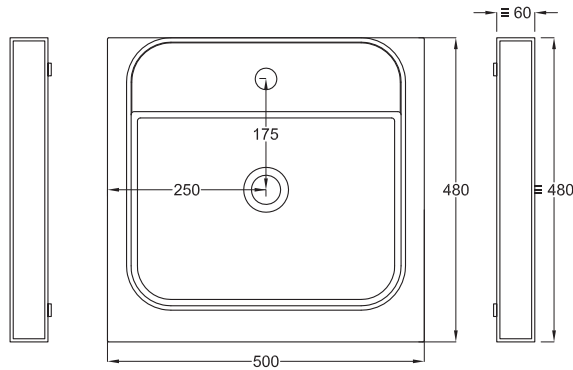

Multiplo con mobile a giorno

Multiplo with open day cabinet

50x48x39

cielo
handmade in Italy

Composizione n. 08

Composition no. 08

PESO NETTO/NET WEIGHT: 10,00 Kg (piano / countertop) + 12,00 Kg (mobile /cabinet) + 1,10 Kg (portasciugamani laterale/lateral towel rail)

Settembre 2019

TOP

≡ OPTIONAL TOWEL RAIL art. MUPSL