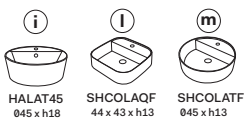

Settembre 2019

TOP

≡ OPTIONAL TOWEL RAIL art. MUPSL

FRONT

SIDE

- * WATER OUTLET art. SIFTIB/SIFN
- ** WATER INLET (HOT-COLD)
- ° WALL FIXINGS

	HALAT45 045 x h18	SHCOLAQF 44 x 43 x h13	SHCOLATF 045 x h13
A	670 mm	720 mm	720 mm
B	180 mm	130 mm	130 mm
C	280 mm	330 mm	330 mm
D	/	/	/