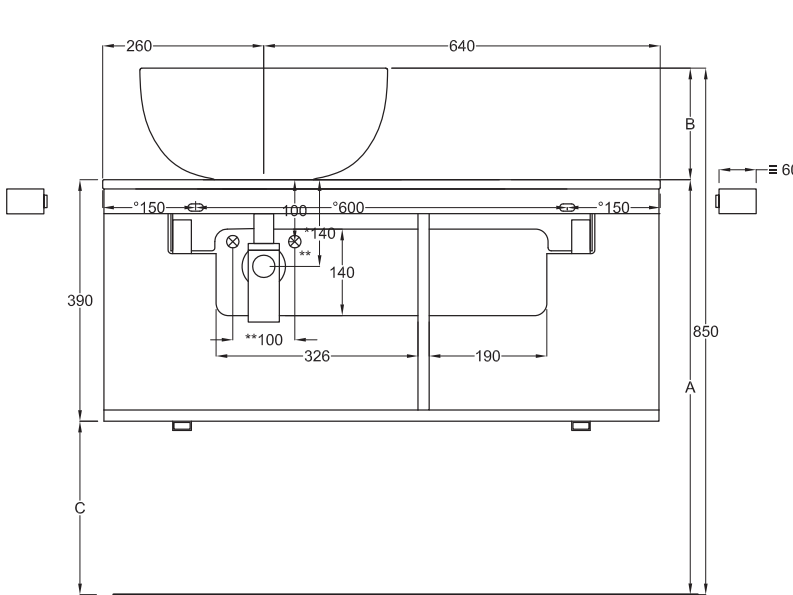

Multiplo con mobile a giorno

Multiplo with open day cabinet

90x48x39

cielo
handmade in Italy

Composizione n. 23 - 24

Composition no. 23 - 24

PESO NETTO/NET WEIGHT: 17,00 Kg (piano / countertop) + 21,50 Kg (mobile /cabinet) + 1,10 Kg (portasciugamani laterale/lateral towel rail)

Settembre 2019

≡ OPTIONAL TOWEL RAIL art. MUPSL

FRONT

- WATER OUTLET art. SIFTIB/SIFN
- ** WATER INLET (HOT-COLD)
- WALL FIXINGS

A	665 mm	725 mm	725 mm	610 mm	700 mm	590 mm	660 mm
B	185 mm	125 mm	125 mm	240 mm	150 mm	260 mm	190 mm
C	275 mm	335 mm	335 mm	220 mm	310 mm	200 mm	270 mm
D	55 mm	30 mm	55 mm	30 mm	55 mm	30 mm	40 mm

Lavabi
Washbasins

Utilizzare il modulo d'ordine per verificare la corrispondenza fra lettera e articolo
Use the order form to check the correspondance between the letters and the items code