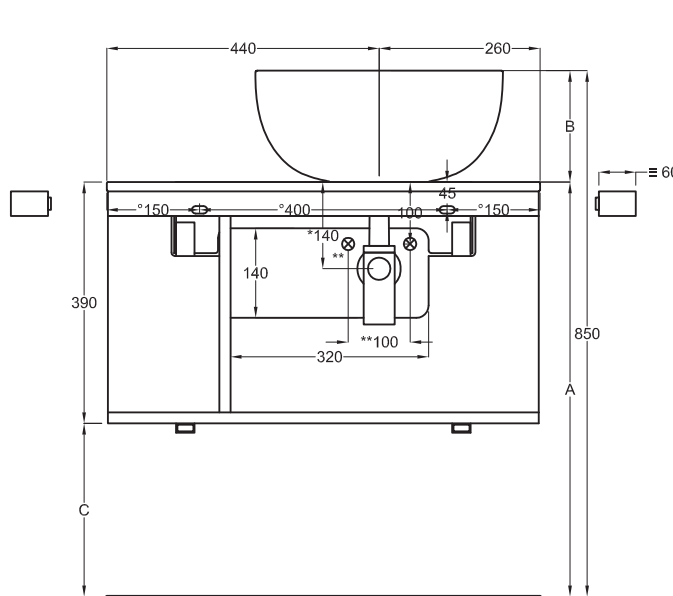

Multiplo con mobile a giorno

Multiplo with open day cabinet

70x48x39

cielo
handmade in Italy

Composizione n. 12

Composition no. 12

PESO NETTO/NET WEIGHT: 13,00 Kg (piano / countertop) + 16,50 Kg (mobile /cabinet) + 1,10 Kg (portasciugamani laterale/lateral towel rail)

Settembre 2019

≡ OPTIONAL TOWEL RAIL art. MUPSL

FRONT

- WATER OUTLET art. SIFTIB/SIFN
- ** WATER INLET (HOT-COLD)
- WALL FIXINGS

A	665 mm	725 mm	725 mm	610 mm	700 mm	590 mm	660 mm
B	185 mm	125 mm	125 mm	240 mm	150 mm	260 mm	190 mm
C	275 mm	335 mm	335 mm	220 mm	310 mm	200 mm	270 mm
D	55 mm	30 mm	55 mm	30 mm	55 mm	30 mm	40 mm

Lavabi
Washbasins

Utilizzare il modulo d'ordine per verificare la corrispondenza fra lettera e articolo
Use the order form to check the correspondance between the letters and the items code