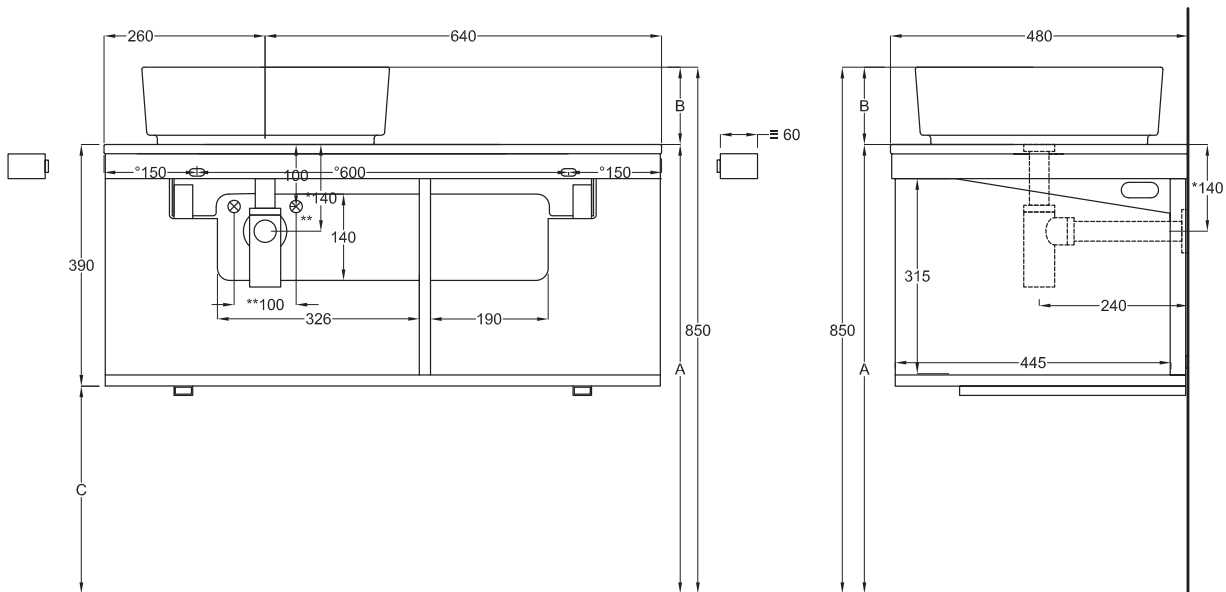

FRONT

SIDE

- WATER OUTLET art. SIFTIB/SIFN
- ** WATER INLET (HOT-COLD)
- WALL FIXINGS

SHCOLAQF
44 x 43 x h13

A	720 mm
B	130 mm
C	330 mm
D	/

Lavabi

Washbasins

Utilizzare il modulo d'ordine per verificare la corrispondenza fra lettera e articolo
Use the order form to check the correspondance between the letters and the items code