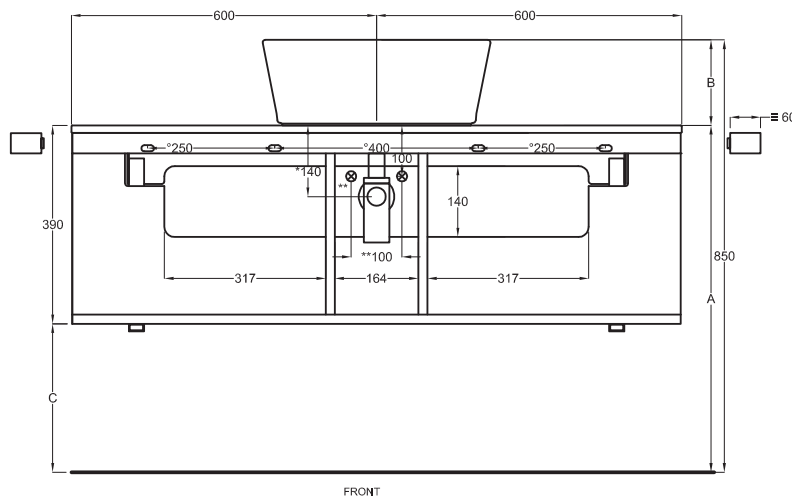

Multiplo con mobile a giorno

Multiplo with open day cabinet

120x48x39

cielo
handmade in Italy

Composizione n. 45

Composition no. 45

PESO NETTO/NET WEIGHT: 20,00 Kg (piano / countertop) + 25,00 Kg (mobile /cabinet) + 1,10 Kg (portasciugamani laterale/lateral towel rail)

Settembre 2019

- WATER OUTLET art. SIFTB/SIFN
- ** WATER INLET (HOT-COLD)
- WALL FIXINGS

A	670 mm	720 mm	720 mm
B	180 mm	130 mm	130 mm
C	280 mm	330 mm	330 mm
D	/	/	/

Lavabi

Washbasins

Utilizzare il modulo d'ordine per verificare la corrispondenza fra lettera e articolo
Use the order form to check the correspondance between the letters and the items code