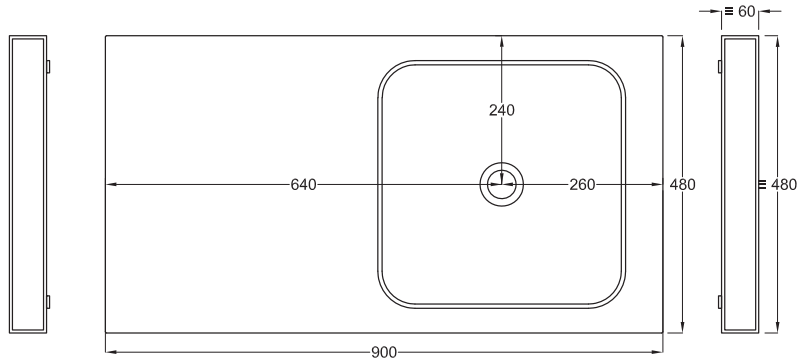

Multiplo con mobile a giorno

Multiplo with open day cabinet

90x48x39

cielo
handmade in Italy

Composizione n. 36

Composition no. 36

PESO NETTO/NET WEIGHT: 17,00 Kg (piano / countertop) + 21,50 Kg (mobile /cabinet) + 1,10 Kg (portasciugamani laterale/lateral towel rail)

Settembre 2019

TOP

≡ OPTIONAL TOWEL RAIL art. MUPSL