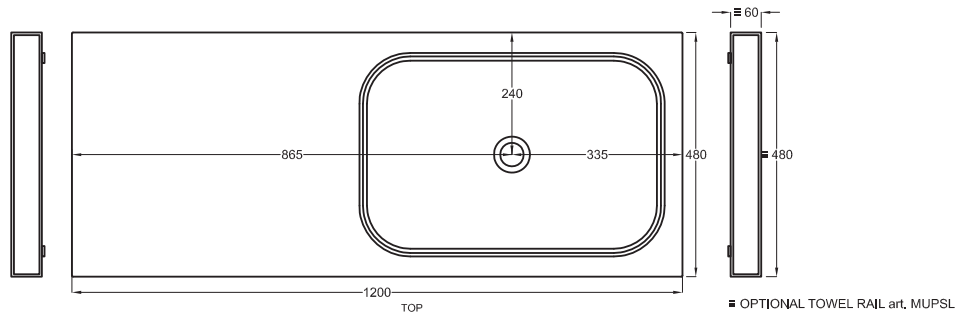

Multiplo con mobile a giorno

Multiplo with open day cabinet

120x48x39

cielo
handmade in Italy

Composizione n. 61

Composition no. 61

PESO NETTO/NET WEIGHT: 20,00 Kg (piano / countertop) + 25,00 Kg (mobile /cabinet) + 1,10 Kg (portasciugamani laterale/lateral towel rail)

Settembre 2019

- WATER OUTLET art. SIFTIB/SIFN
- ** WATER INLET (HOT-COLD)
- ° WALL FIXINGS

A	725 mm
B	125 mm
C	335 mm
D	/

Lavabi
Washbasins

Utilizzare il modulo d'ordine per verificare la corrispondenza fra lettera e articolo
Use the order form to check the correspondance between the letters and the items code