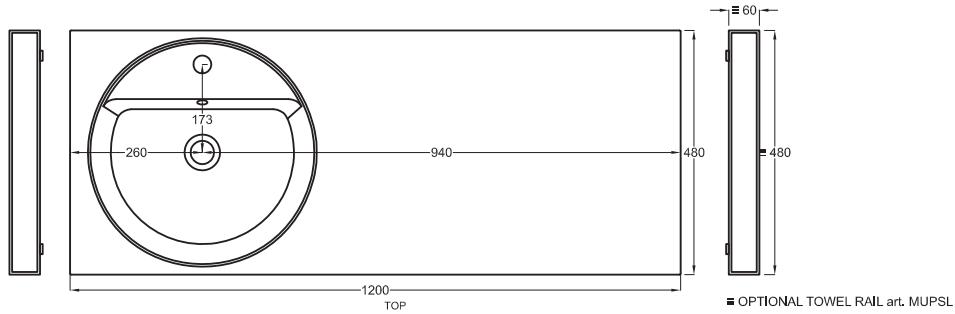

Multiplo con mobile a giorno

Multiplo with open day cabinet

120x48x39

cielo
handmade in Italy

Composizione n. 44

Composition no. 44

PESO NETTO/NET WEIGHT: 20,00 Kg (piano / countertop) + 25,00 Kg (mobile /cabinet) + 1,10 Kg (portasciugamani laterale/lateral towel rail)

Settembre 2019

- WATER OUTLET art. SIFTIB/SIFN
- ** WATER INLET (HOT-COLD)
- WALL FIXINGS

A	670 mm	720 mm	720 mm
B	180 mm	130 mm	130 mm
C	280 mm	330 mm	330 mm
D	/	/	/

Lavabi

Washbasins

Utilizzare il modulo d'ordine per verificare la corrispondenza fra lettera e articolo
Use the order form to check the correspondance between the letters and the items code