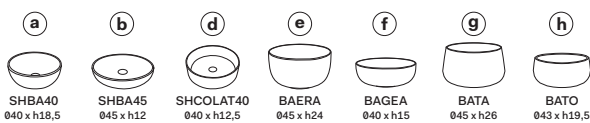

Multiplo con mobile a giorno

Multiplo with open day cabinet

140x48x39

cielo
handmade in Italy

Composizione n. 66 - 67

Composition no. 66 - 67

PESO NETTO/NET WEIGHT: 22,00 Kg (piano / countertop) + 29,00 Kg (mobile /cabinet) + 1,10 Kg (portasciugamani laterale/lateral towel rail)

Settembre 2019

A	665 mm	725 mm	725 mm	610 mm	700 mm	590 mm	660 mm
B	185 mm	125 mm	125 mm	240 mm	150 mm	260 mm	190 mm
C	275 mm	335 mm	335 mm	220 mm	310 mm	200 mm	270 mm
D	60 mm	40 mm	63 mm	40 mm	60 mm	40 mm	50 mm

Lavabi Washbasins

Utilizzare il modulo d'ordine per verificare la corrispondenza fra lettera e articolo
Use the order form to check the correspondance between the letters and the items code