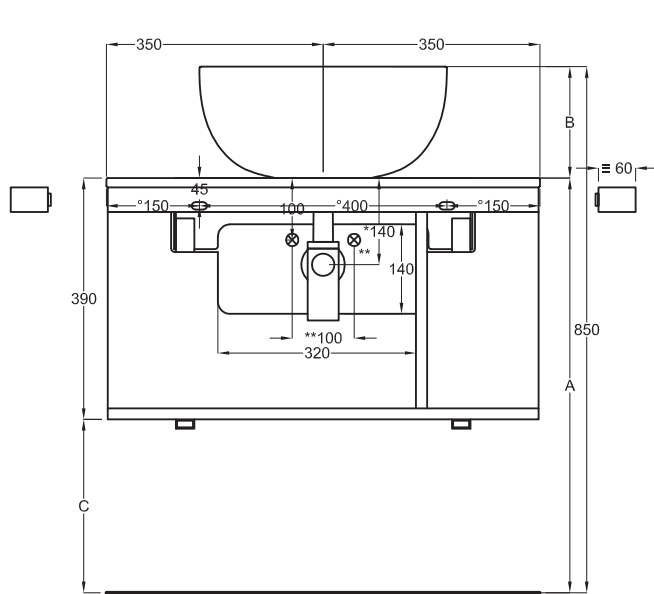

Multiplo con mobile a giorno

Multiplo with open day cabinet

70x48x39

cielo
handmade in Italy

Composizione n. 10

Composition no. 10

PESO NETTO/NET WEIGHT: 13,00 Kg (piano / countertop) + 16,50 Kg (mobile /cabinet) + 1,10 Kg (portasciugamani laterale/lateral towel rail)

Settembre 2019

FRONT

- WATER OUTLET art. SIFTIB/SIFN
- ** WATER INLET (HOT-COLD)
- WALL FIXINGS

A	665 mm	725 mm	725 mm	610 mm	700 mm	590 mm	660 mm
B	185 mm	125 mm	125 mm	240 mm	150 mm	260 mm	190 mm
C	275 mm	335 mm	335 mm	220 mm	310 mm	200 mm	270 mm
D	55 mm	30 mm	55 mm	30 mm	55 mm	30 mm	40 mm

Lavabi Washbasins

Utilizzare il modulo d'ordine per verificare la corrispondenza fra lettera e articolo
Use the order form to check the correspondance between the letters and the items code