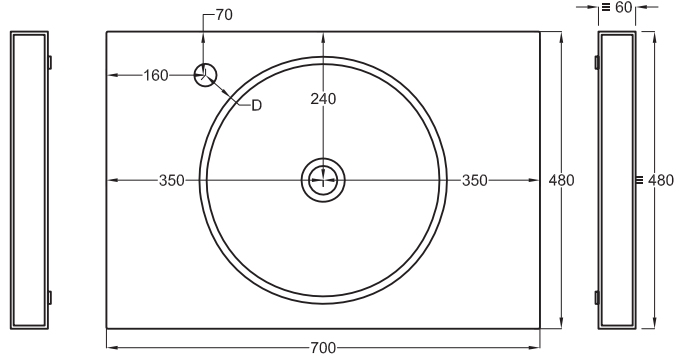

Multiplo con mobile a giorno

Multiplo with open day cabinet

70x48x39

cielo
handmade in Italy

Composizione n. 10

Composition no. 10

PESO NETTO/NET WEIGHT: 13,00 Kg (piano / countertop) + 16,50 Kg (mobile /cabinet) + 1,10 Kg (portasciugamani laterale/lateral towel rail)

Settembre 2019

TOP

≡ OPTIONAL TOWEL RAIL art. MUPSL