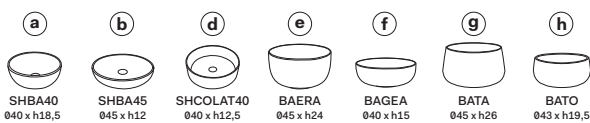

A	665 mm	725 mm	725 mm	610 mm	700 mm	590 mm	660 mm
B	185 mm	125 mm	125 mm	240 mm	150 mm	260 mm	190 mm
C	275 mm	335 mm	335 mm	220 mm	310 mm	200 mm	270 mm
D	70 mm	45 mm	70 mm	45 mm	70 mm	45 mm	55 mm

Lavabi
Washbasins

Utilizzare il modulo d'ordine per verificare la corrispondenza fra lettera e articolo
Use the order form to check the correspondance between the letters and the items code