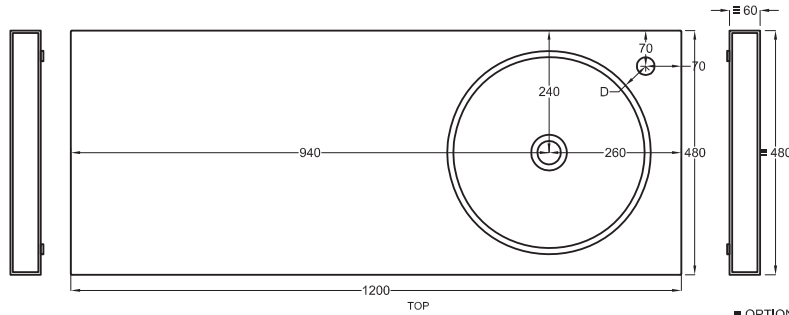

Multiplo con mobile a giorno

Multiplo with open day cabinet

120x48x39

cielo
handmade in Italy

Composizione n. 42

Composition no. 42

PESO NETTO/NET WEIGHT: 20,00 Kg (piano / countertop) + 25,00 Kg (mobile /cabinet) + 1,10 Kg (portasciugamani laterale/lateral towel rail)

Settembre 2019

OPTIONAL TOWEL RAIL art. MUPSL