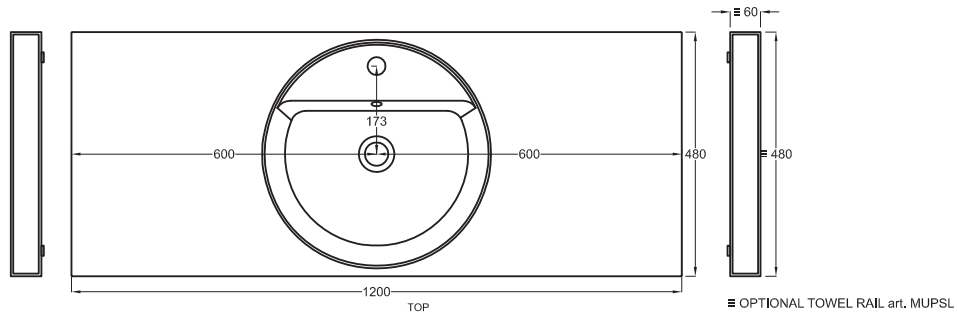

Multiplo con mobile a giorno

Multiplo with open day cabinet

120x48x39

cielo
handmade in Italy

Composizione n. 45

Composition no. 45

PESO NETTO/NET WEIGHT: 20,00 Kg (piano / countertop) + 25,00 Kg (mobile /cabinet) + 1,10 Kg (portasciugamani laterale/lateral towel rail)

Settembre 2019

- WATER OUTLET art. SIFTB/SIFN
- ** WATER INLET (HOT-COLD)
- WALL FIXINGS

A	670 mm	720 mm	720 mm
B	180 mm	130 mm	130 mm
C	280 mm	330 mm	330 mm
D	/	/	/

Lavabi

Washbasins

Utilizzare il modulo d'ordine per verificare la corrispondenza fra lettera e articolo
Use the order form to check the correspondance between the letters and the items code