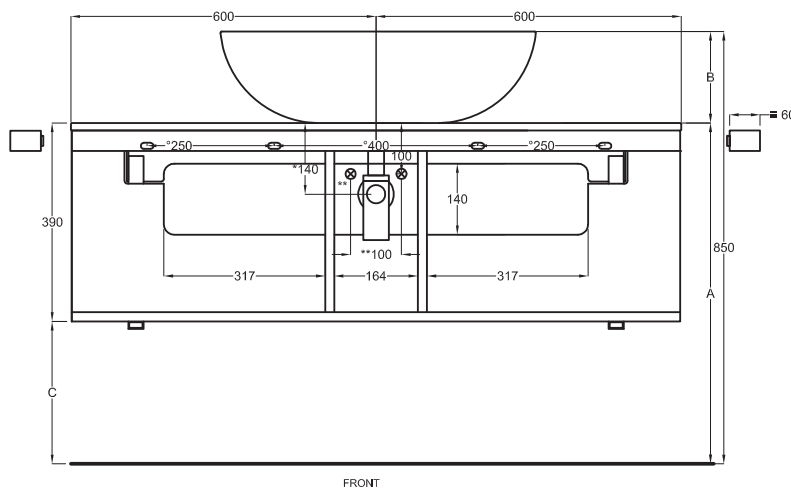

Multiplo con mobile a giorno

Multiplo with open day cabinet

120x48x39

cielo
handmade in Italy

Composizione n. 55 - 56

Composition no. 55 - 56

PESO NETTO/NET WEIGHT: 20,00 Kg (piano / countertop) + 25,00 Kg (mobile /cabinet) + 1,10 Kg (portasciugamani laterale/lateral towel rail)

Settembre 2019

- WATER OUTLET art. SIFTIB/SIFN
- ** WATER INLET (HOT-COLD)
- WALL FIXINGS

A	670 mm	685 mm	725 mm
B	180 mm	165 mm	125 mm
C	280 mm	295 mm	335 mm
D	45 mm	60 mm	45 mm

Lavabi Washbasins

Utilizzare il modulo d'ordine per verificare la corrispondenza fra lettera e articolo
Use the order form to check the correspondance between the letters and the items code