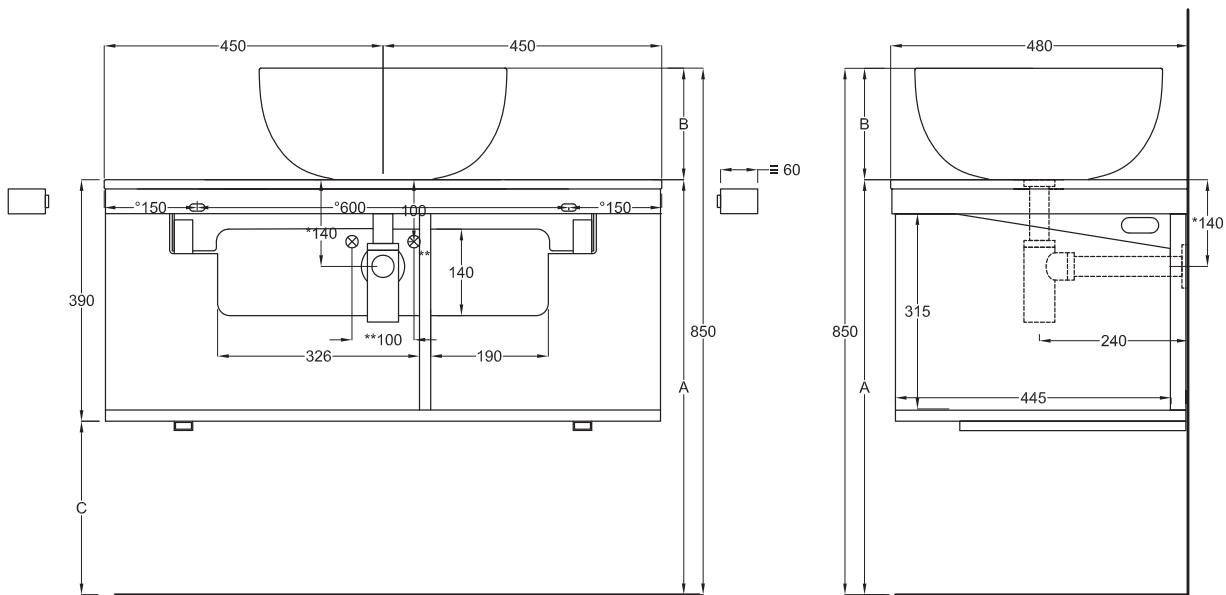

FRONT

SIDE

- WATER OUTLET art. SIFTIB/SIFN
- ** WATER INLET (HOT-COLD)
- ° WALL FIXINGS