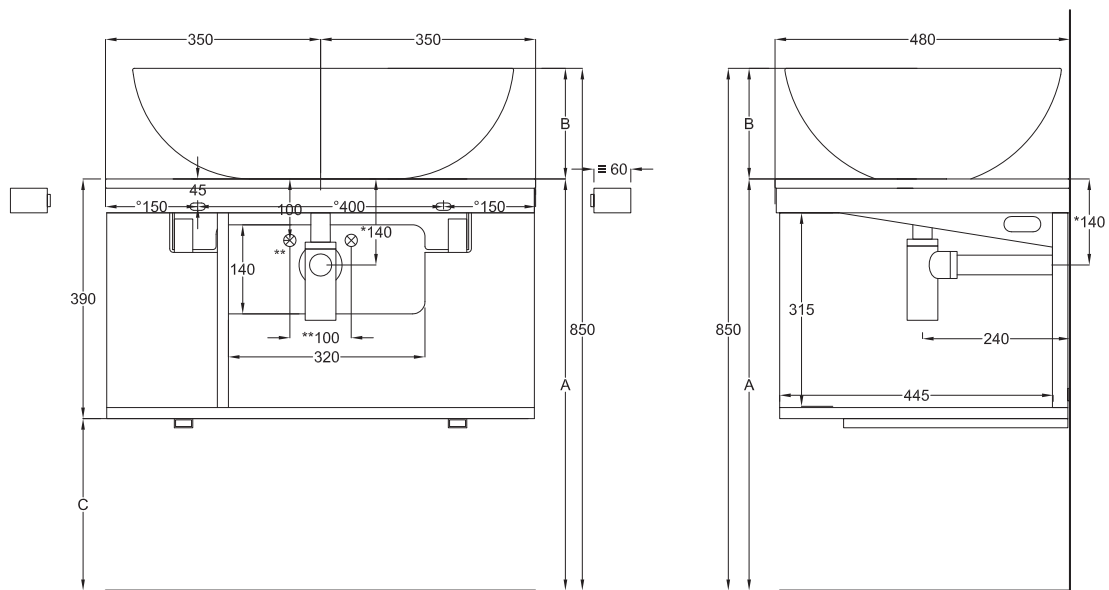

FRONT

SIDE

- WATER OUTLET art. SIFTIB/SIFN
- ** WATER INLET (HOT-COLD)
- WALL FIXINGS

	BAECO 62 x 45 x h18	BAECOM 58 x 42 x h16,5	SHCOLAO60 60 x 38 x h12,5
A	670 mm	685 mm	725 mm
B	180 mm	165 mm	125 mm
C	280 mm	295 mm	335 mm
D	45 mm	65 mm	50 mm

Lavabi

Washbasins

Utilizzare il modulo d'ordine per verificare la corrispondenza fra lettera e articolo
Use the order form to check the correspondance between the letters and the items code