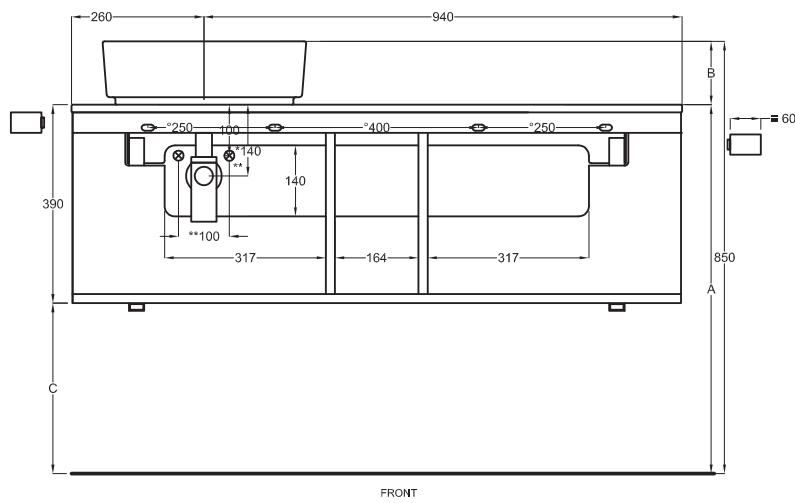

Multiplo con mobile a giorno

Multiplo with open day cabinet

120x48x39

cielo
handmade in Italy

Composizione n. 98

Composition no. 98

PESO NETTO/NET WEIGHT: 20,00 Kg (piano / countertop) + 25,00 Kg (mobile /cabinet) + 1,10 Kg (portasciugamani laterale/lateral towel rail)

Settembre 2019

- WATER OUTLET art. SIFTIB/SIFN
- ** WATER INLET (HOT-COLD)
- ° WALL FIXINGS

A	725 mm
B	125 mm
C	335 mm
D	/

Lavabi
Washbasins

Utilizzare il modulo d'ordine per verificare la corrispondenza fra lettera e articolo
Use the order form to check the correspondance between the letters and the items code