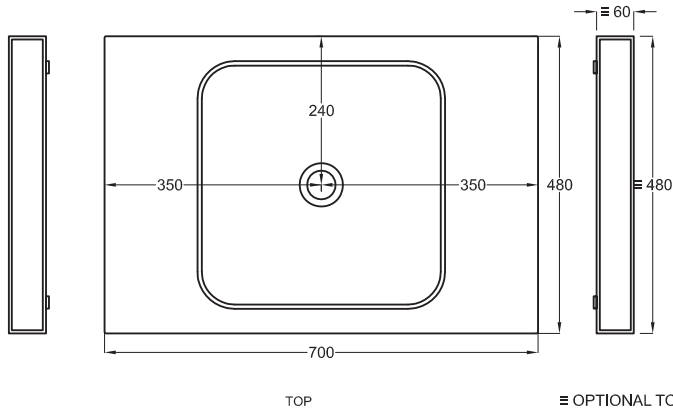

Multiplo con mobile a giorno

Multiplo with open day cabinet

70x48x39

cielo
handmade in Italy

Composizione n. 17

Composition no. 17

PESO NETTO/NET WEIGHT: 13,00 Kg (piano / countertop) + 16,50 Kg (mobile / cabinet) + 1,10 Kg (portasciugamani laterale/lateral towel rail)

Settembre 2019

≡ OPTIONAL TOWEL RAIL art. MUPSL