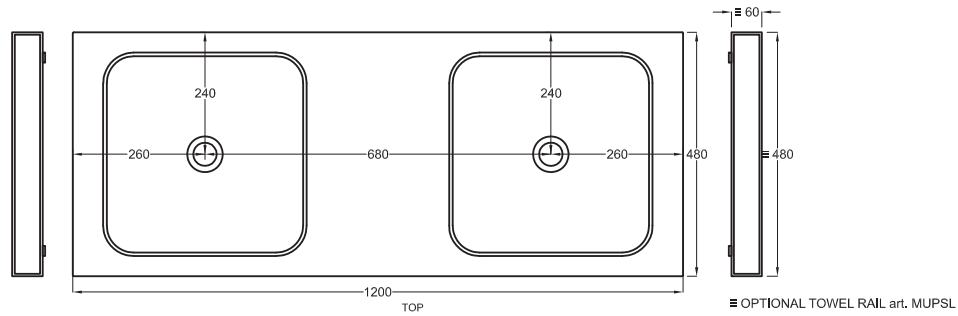

Multiplo con mobile a giorno

Multiplo with open day cabinet

120x48x39

cielo
handmade in Italy

Composizione n. 101

Composition no. 101

PESO NETTO/NET WEIGHT: 20,00 Kg (piano / countertop) + 25,00 Kg (mobile /cabinet) + 1,10 Kg (portasciugamani laterale/lateral towel rail)

Settembre 2019

- WATER OUTLET art. SIFTIB/SIFN
- ** WATER INLET (HOT-COLD)
- WALL FIXINGS

A	725 mm
B	125 mm
C	335 mm
D	/

Lavabi
Washbasins

Utilizzare il modulo d'ordine per verificare la corrispondenza fra lettera e articolo
Use the order form to check the correspondance between the letters and the items code