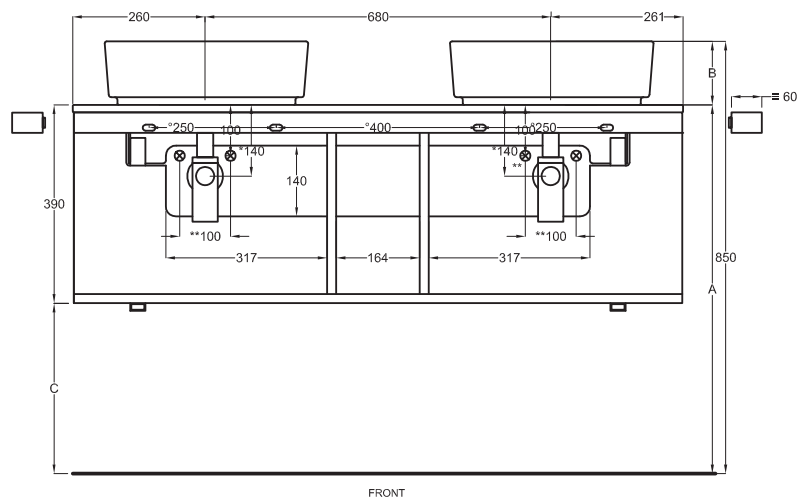

Multiplo con mobile a giorno

Multiplo with open day cabinet

120x48x39

cielo
handmade in Italy

Composizione n. 101

Composition no. 101

PESO NETTO/NET WEIGHT: 20,00 Kg (piano / countertop) + 25,00 Kg (mobile /cabinet) + 1,10 Kg (portasciugamani laterale/lateral towel rail)

Settembre 2019

- WATER OUTLET art. SIFTIB/SIFN
- ** WATER INLET (HOT-COLD)
- WALL FIXINGS

A	725 mm
B	125 mm
C	335 mm
D	/

Lavabi
Washbasins

Utilizzare il modulo d'ordine per verificare la corrispondenza fra lettera e articolo
Use the order form to check the correspondance between the letters and the items code