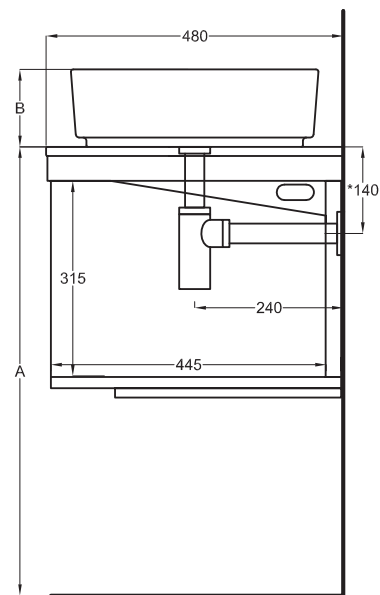

Settembre 2019

TOP

≡ OPTIONAL TOWEL RAIL art. MUPSL

FRONT

SIDE

- * WATER OUTLET art. SIFTIB/SIFN
- ** WATER INLET (HOT-COLD)
- WALL FIXINGS

A	725 mm
B	125 mm
C	335 mm
D	

Lavabi
Washbasins