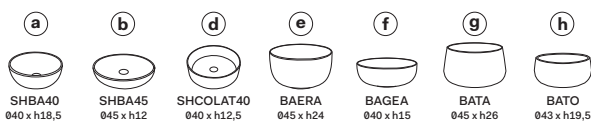

Multiplo with open day cabinet

70x48x39

cielo
handmade in Italy

Composizione n. 11

Composition no. 11

PESO NETTO/NET WEIGHT: 13,00 Kg (piano / countertop) + 16,50 Kg (mobile /cabinet) + 1,10 Kg (portasciugamani laterale/lateral towel rail)

Settembre 2019

TOP

≡ OPTIONAL TOWEL RAIL art. MUPSL

FRONT

SIDE

- * WATER OUTLET art. SIFTIB/SIFN
- ** WATER INLET (HOT-COLD)
- WALL FIXINGS

A	665 mm	725 mm	725 mm	610 mm	700 mm	590 mm	660 mm
B	185 mm	125 mm	125 mm	240 mm	150 mm	260 mm	190 mm
C	275 mm	335 mm	335 mm	220 mm	310 mm	200 mm	270 mm
D	55 mm	30 mm	55 mm	30 mm	55 mm	30 mm	40 mm