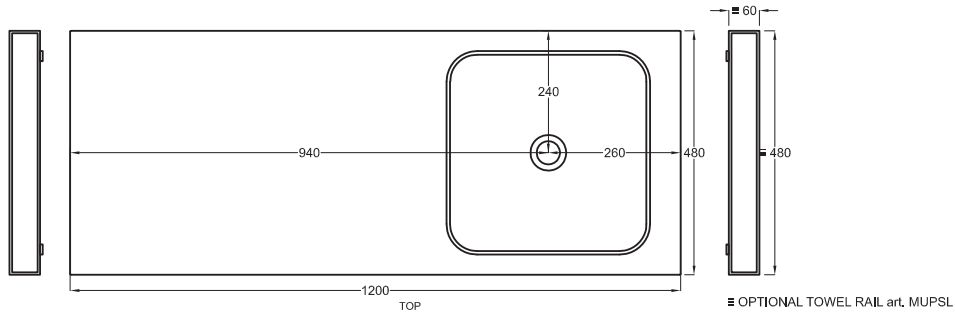

Multiplo con mobile a giorno

Multiplo with open day cabinet

120x48x39

cielo
handmade in Italy

Composizione n. 99

Composition no. 99

PESO NETTO/NET WEIGHT: 20,00 Kg (piano / countertop) + 25,00 Kg (mobile /cabinet) + 1,10 Kg (portasciugamani laterale/lateral towel rail)

Settembre 2019

- WATER OUTLET art. SIFTIB/SIFN
- ** WATER INLET (HOT-COLD)
- ° WALL FIXINGS

A	725 mm
B	125 mm
C	335 mm
D	/

Lavabi
Washbasins

Utilizzare il modulo d'ordine per verificare la corrispondenza fra lettera e articolo
Use the order form to check the correspondance between the letters and the items code