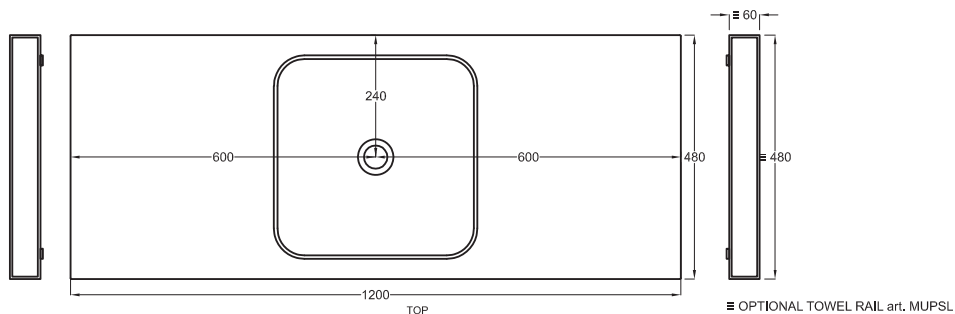

Multiplo con mobile a giorno

Multiplo with open day cabinet

120x48x39

cielo
handmade in Italy

Composizione n. 100

Composition no. 100

PESO NETTO/NET WEIGHT: 20,00 Kg (piano / countertop) + 25,00 Kg (mobile /cabinet) + 1,10 Kg (portasciugamani laterale/lateral towel rail)

Settembre 2019

- WATER OUTLET art. SIFTIB/SIFN
- ** WATER INLET (HOT-COLD)
- ° WALL FIXINGS

SHCOLAQ40
40 x 40 x h12,5

A	725 mm
B	125 mm
C	335 mm
D	/

Lavabi
Washbasins

Utilizzare il modulo d'ordine per verificare la corrispondenza fra lettera e articolo
Use the order form to check the correspondance between the letters and the items code