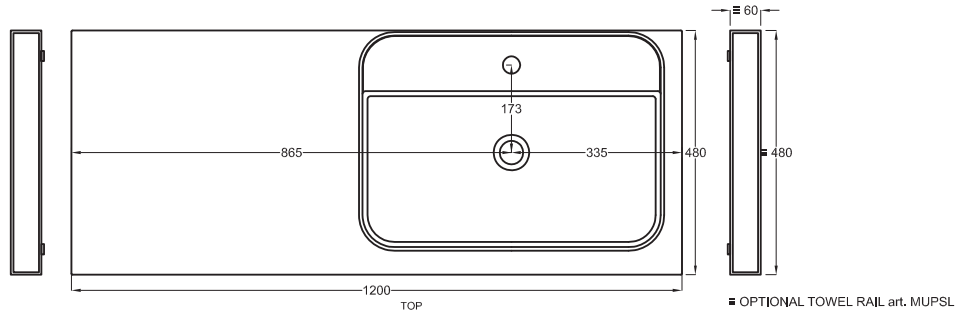

Multiplo con mobile a giorno

Multiplo with open day cabinet

120x48x39

cielo
handmade in Italy

Composizione n. 64

Composition no. 64

PESO NETTO/NET WEIGHT: 20,00 Kg (piano / countertop) + 25,00 Kg (mobile /cabinet) + 1,10 Kg (portasciugamani laterale/lateral towel rail)

Settembre 2019

- WATER OUTLET art. SIFTIB/SIFN
- ** WATER INLET (HOT-COLD)
- WALL FIXINGS

SHCOLARF
60 x 43 x h13

A	720 mm
B	130 mm
C	330 mm
D	/

Lavabi
Washbasins

Utilizzare il modulo d'ordine per verificare la corrispondenza fra lettera e articolo
Use the order form to check the correspondance between the letters and the items code