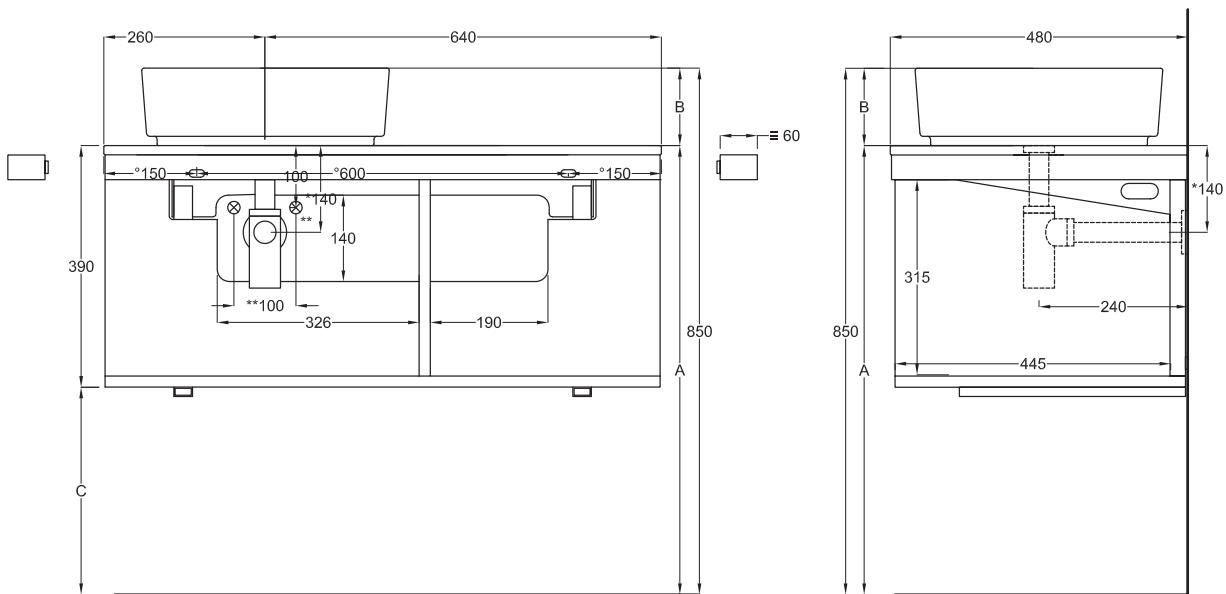

FRONT

SIDE

- WATER OUTLET art. SIFTIB/SIFN
- ** WATER INLET (HOT-COLD)
- ° WALL FIXINGS

SHCOLAQ40
40 x 40 x h12,5

A	725 mm
B	125 mm
C	335 mm
D	

Lavabi
Washbasins

Utilizzare il modulo d'ordine per verificare la corrispondenza fra lettera e articolo
Use the order form to check the correspondance between the letters and the items code