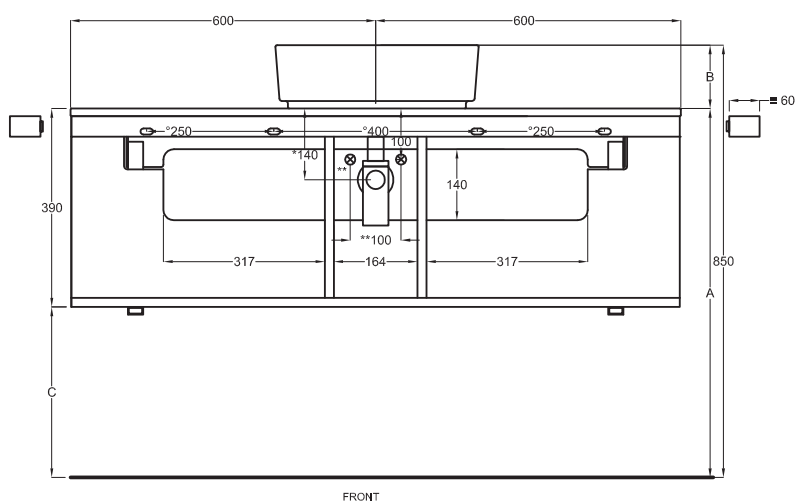

Multiplo con mobile a giorno

Multiplo with open day cabinet

120x48x39

cielo
handmade in Italy

Composizione n. 100

Composition no. 100

PESO NETTO/NET WEIGHT: 20,00 Kg (piano / countertop) + 25,00 Kg (mobile /cabinet) + 1,10 Kg (portasciugamani laterale/lateral towel rail)

Settembre 2019

- WATER OUTLET art. SIFTIB/SIFN
- ** WATER INLET (HOT-COLD)
- ° WALL FIXINGS

SHCOLAQ40
40 x 40 x h12,5

A	725 mm
B	125 mm
C	335 mm
D	/

Lavabi
Washbasins

Utilizzare il modulo d'ordine per verificare la corrispondenza fra lettera e articolo
Use the order form to check the correspondance between the letters and the items code