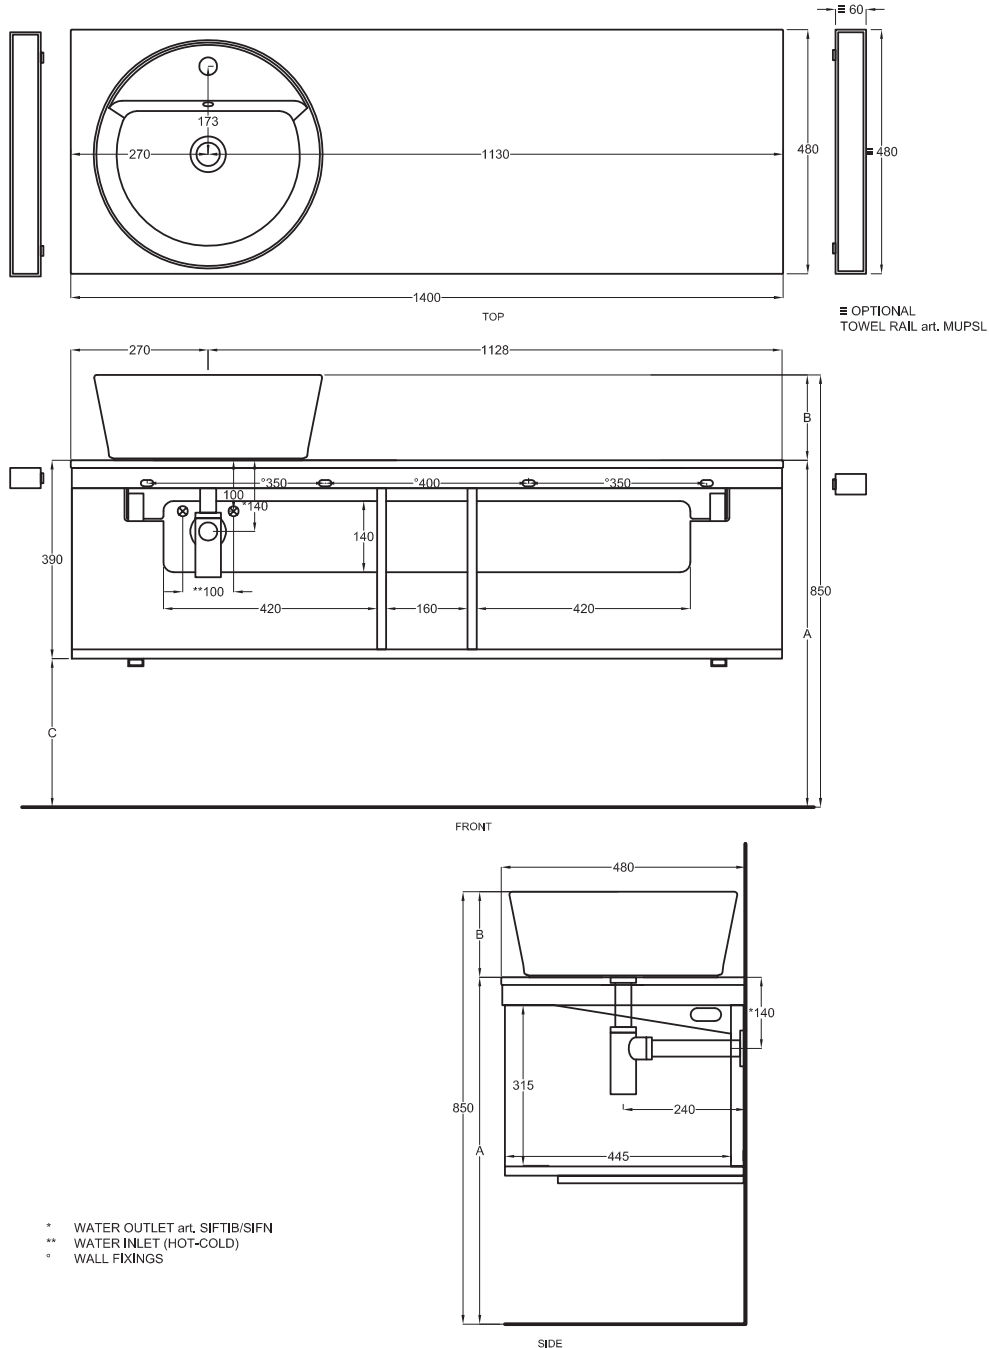

Multiplo con mobile a giorno

Multiplo with open day cabinet

140x48x39

cielo
handmade in Italy

Composizione n. 70

Composition no. 70

PESO NETTO/NET WEIGHT: 22,00 Kg (piano / countertop) + 29,00 Kg (mobile /cabinet) + 1,10 Kg (portasciugamani laterale/lateral towel rail)

Settembre 2019

	HALAT45 045 x h18	SHCOLAQF 44 x 43 x h13	SHCOLATF 045 x h13
A	670 mm	720 mm	720 mm
B	180 mm	130 mm	130 mm
C	280 mm	330 mm	330 mm
D	/	/	/

Lavabi Washbasins

Utilizzare il modulo d'ordine per verificare la corrispondenza fra lettera e articolo
Use the order form to check the correspondance between the letters and the items code