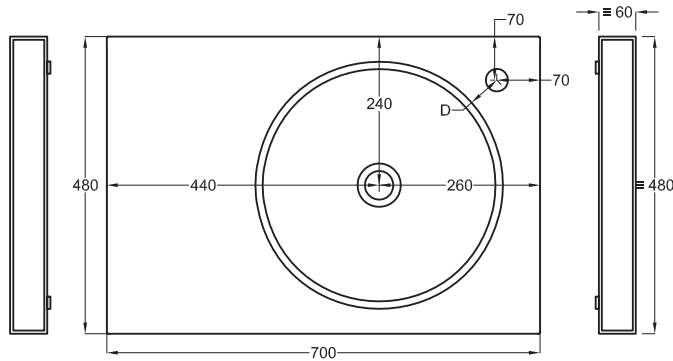

Multiplo con mobile a giorno

Multiplo with open day cabinet

70x48x39

cielo
handmade in Italy

Composizione n. 12

Composition no. 12

PESO NETTO/NET WEIGHT: 13,00 Kg (piano / countertop) + 16,50 Kg (mobile /cabinet) + 1,10 Kg (portasciugamani laterale/lateral towel rail)

Settembre 2019

TOP

≡ OPTIONAL TOWEL RAIL art. MUPSL