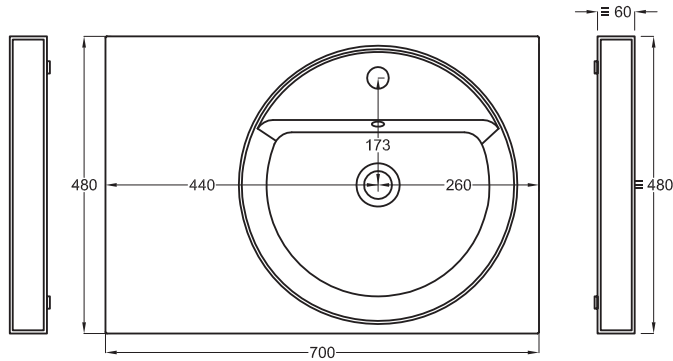

Multiplo con mobile a giorno

Multiplo with open day cabinet

70x48x39

cielo
handmade in Italy

Composizione n. 15

Composition no. 15

PESO NETTO/NET WEIGHT: 13,00 Kg (piano / countertop) + 16,50 Kg (mobile /cabinet) + 1,10 Kg (portasciugamani laterale/lateral towel rail)

Settembre 2019

TOP

≡ OPTIONAL TOWEL RAIL art. MUPSL