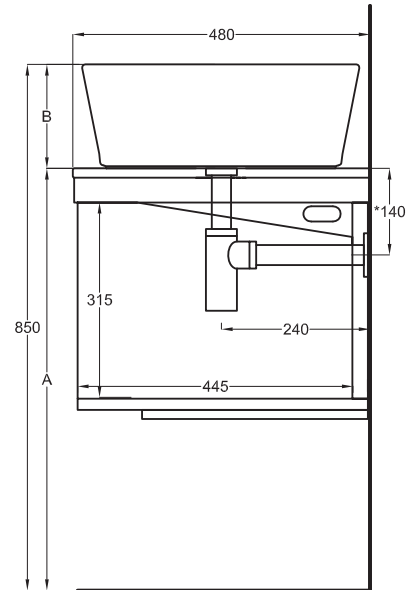

Settembre 2019

TOP

≡ OPTIONAL TOWEL RAIL art. MUPSL

FRONT

SIDE

- * WATER OUTLET art. SIFTIB/SIFN
- ** WATER INLET (HOT-COLD)
- ° WALL FIXINGS

	HALAT45 045 x h18	SHCOLAQF 44 x 43 x h13	SHCOLATF 045 x h13
A	670 mm	720 mm	720 mm
B	180 mm	130 mm	130 mm
C	280 mm	330 mm	330 mm
D	/	/	/