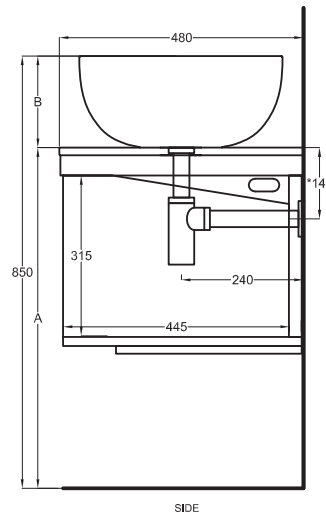

SIDE

* WATER OUTLET art. SIFTIB/SIFN
** WATER INLET (HOT-COLD)
◦ WALL FIXINGS