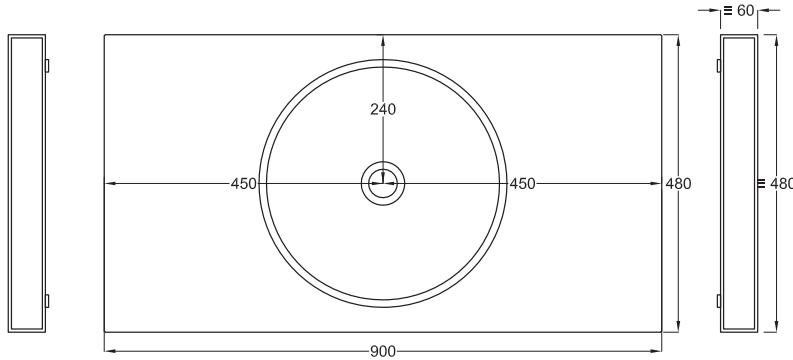

Multiplo con mobile a giorno

Multiplo with open day cabinet

90x48x39

cielo
handmade in Italy

Composizione n. 27

Composition no. 27

PESO NETTO/NET WEIGHT: 17,00 Kg (piano / countertop) + 21,50 Kg (mobile /cabinet) + 1,10 Kg (portasciugamani laterale/lateral towel rail)

Settembre 2019

TOP

≡ OPTIONAL TOWEL RAIL art. MUPSL