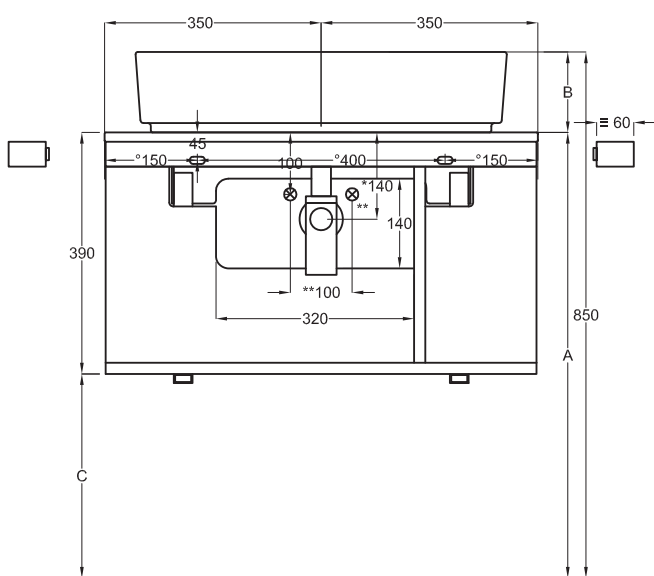

Multiplo con mobile a giorno

Multiplo with open day cabinet

70x48x39

cielo
handmade in Italy

Composizione n. 22

Composition no. 22

PESO NETTO/NET WEIGHT: 13,00 Kg (piano / countertop) + 16,50 Kg (mobile / cabinet) + 1,10 Kg (portasciugamani laterale/lateral towel rail)

Settembre 2019

≡ OPTIONAL TOWEL RAIL art. MUPSL

FRONT

* WATER OUTLET art. SIFTIB/SIFN
** WATER INLET (HOT-COLD)

SHCOLAR60
60 x 40 x h12,5

A	725 mm
B	125 mm
C	335 mm
D	/

Lavabi
Washbasins

Utilizzare il modulo d'ordine per verificare la corrispondenza fra lettera e articolo
Use the order form to check the correspondance between the letters and the items code