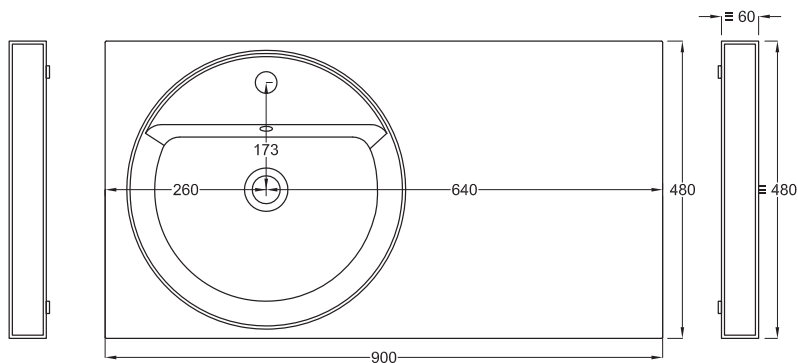

Multiplo con mobile a giorno

Multiplo with open day cabinet

90x48x39

cielo
handmade in Italy

Composizione n. 28

Composition no. 28

PESO NETTO/NET WEIGHT: 17,00 Kg (piano / countertop) + 21,50 Kg (mobile / cabinet) + 1,10 Kg (portasciugamani laterale/lateral towel rail)

Settembre 2019

TOP

≡ OPTIONAL TOWEL RAIL art. MUPSL