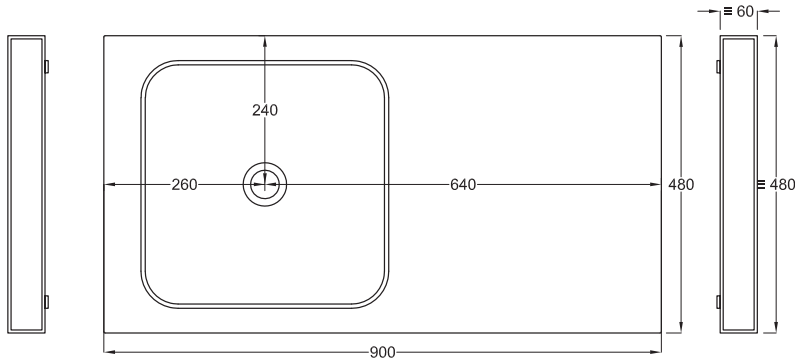

Multiplo con mobile a giorno

Multiplo with open day cabinet

90x48x39

cielo
handmade in Italy

Composizione n. 34

Composition no. 34

PESO NETTO/NET WEIGHT: 17,00 Kg (piano / countertop) + 21,50 Kg (mobile /cabinet) + 1,10 Kg (portasciugamani laterale/lateral towel rail)

Settembre 2019

TOP

≡ OPTIONAL TOWEL RAIL art. MUPSL