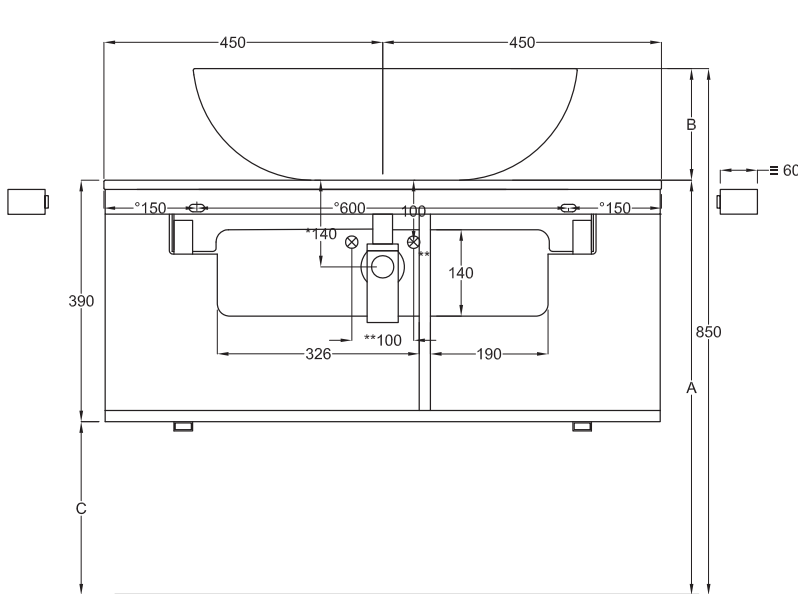

Multiplo con mobile a giorno

Multiplo with open day cabinet

90x48x39

cielo
handmade in Italy

Composizione n. 38

Composition no. 38

PESO NETTO/NET WEIGHT: 17,00 Kg (piano / countertop) + 21,50 Kg (mobile /cabinet) + 1,10 Kg (portasciugamani laterale/lateral towel rail)

Settembre 2019

≡ OPTIONAL TOWEL RAIL art. MUPSL

FRONT

- WATER OUTLET art. SIFTIB/SIFN
- ** WATER INLET (HOT-COLD)
- ° WALL FIXINGS

	n	o	p	q
A	670 mm	685 mm	725 mm	725 mm
B	180 mm	165 mm	125 mm	125 mm
C	280 mm	295 mm	335 mm	335 mm
D	/	/	/	/

Lavabi Washbasins

Utilizzare il modulo d'ordine per verificare la corrispondenza fra lettera e articolo
Use the order form to check the correspondance between the letters and the items code