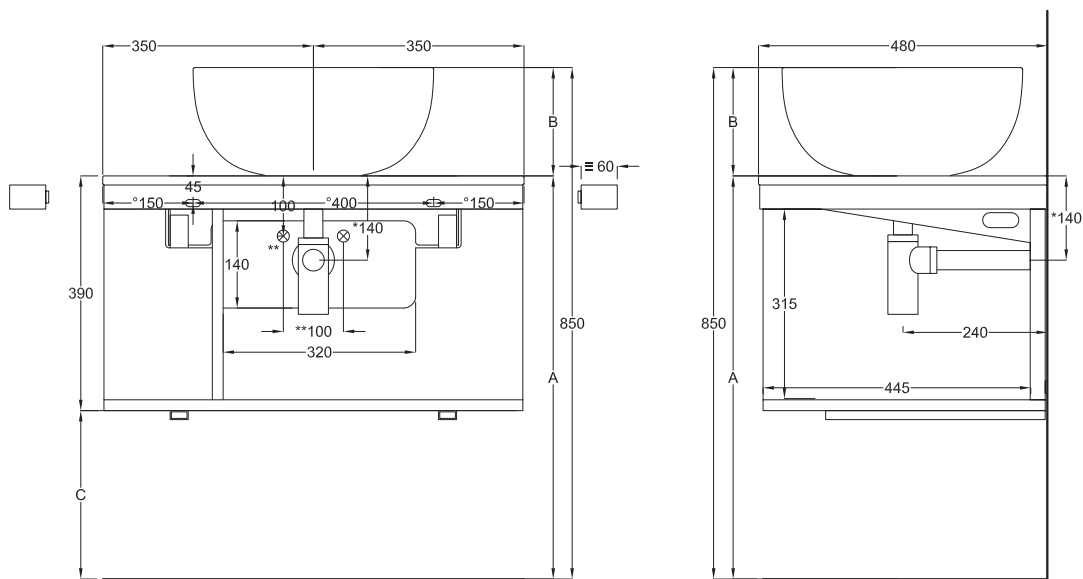

FRONT

SIDE

- WATER OUTLET art. SIFTIB/SIFN
- ** WATER INLET (HOT-COLD)
- WALL FIXINGS