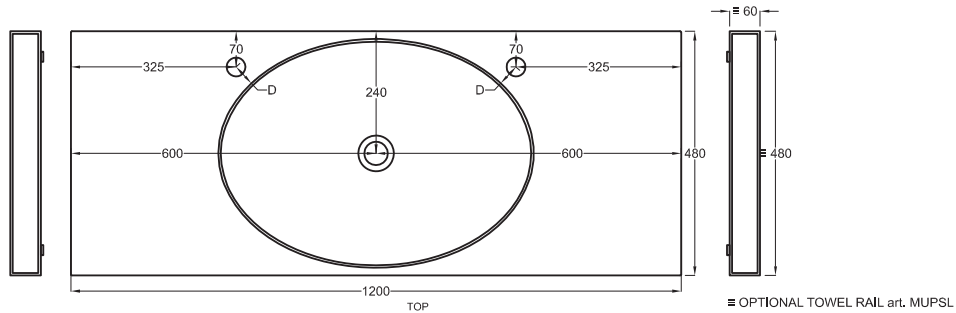

Multiplo con mobile a giorno

Multiplo with open day cabinet

120x48x39

cielo
handmade in Italy

Composizione n. 55 - 56

Composition no. 55 - 56

PESO NETTO/NET WEIGHT: 20,00 Kg (piano / countertop) + 25,00 Kg (mobile /cabinet) + 1,10 Kg (portasciugamani laterale/lateral towel rail)

Settembre 2019

- WATER OUTLET art. SIFTIB/SIFN
- ** WATER INLET (HOT-COLD)
- WALL FIXINGS

A	670 mm	685 mm	725 mm
B	180 mm	165 mm	125 mm
C	280 mm	295 mm	335 mm
D	45 mm	60 mm	45 mm

Lavabi Washbasins

Utilizzare il modulo d'ordine per verificare la corrispondenza fra lettera e articolo
Use the order form to check the correspondance between the letters and the items code