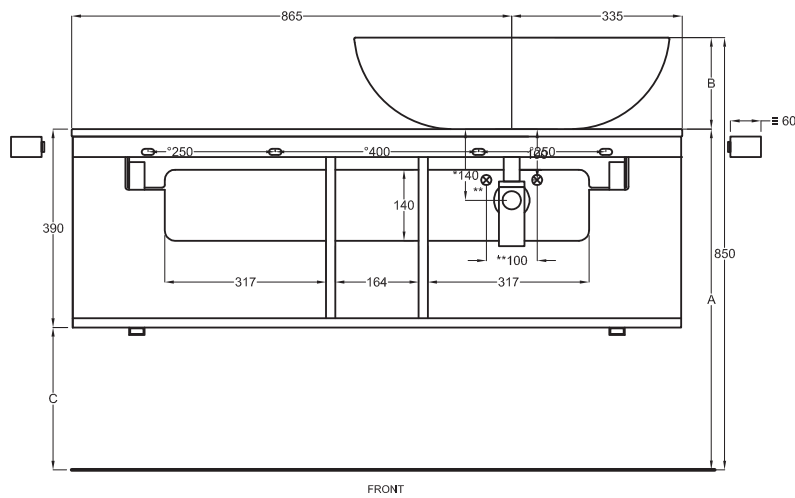

Multiplo con mobile a giorno

Multiplo with open day cabinet

120x48x39

cielo
handmade in Italy

Composizione n. 57 - 58

Composition no. 57 - 58

PESO NETTO/NET WEIGHT: 20,00 Kg (piano / countertop) + 25,00 Kg (mobile /cabinet) + 1,10 Kg (portasciugamani laterale/lateral towel rail)

Settembre 2019

- WATER OUTLET art. SIFTIB/SIFN
- ** WATER INLET (HOT-COLD)
- ° WALL FIXINGS

A	670 mm	685 mm	725 mm
B	180 mm	165 mm	125 mm
C	280 mm	295 mm	335 mm
D	45 mm	60 mm	45 mm

Lavabi Washbasins

Utilizzare il modulo d'ordine per verificare la corrispondenza fra lettera e articolo
Use the order form to check the correspondance between the letters and the items code