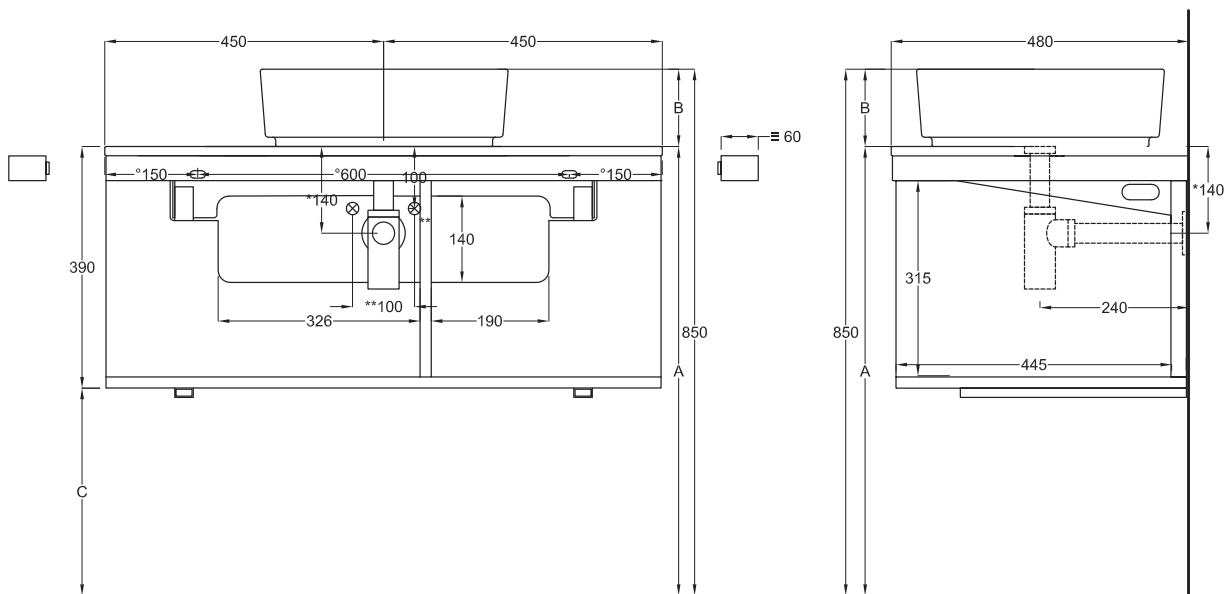

FRONT

SIDE

- WATER OUTLET art. SIFTIB/SIFN
- ** WATER INLET (HOT-COLD)
- WALL FIXINGS

SHCOLAQF
44 x 43 x h13

A	720 mm
B	130 mm
C	330 mm
D	/

Lavabi

Washbasins

Utilizzare il modulo d'ordine per verificare la corrispondenza fra lettera e articolo
Use the order form to check the correspondance between the letters and the items code