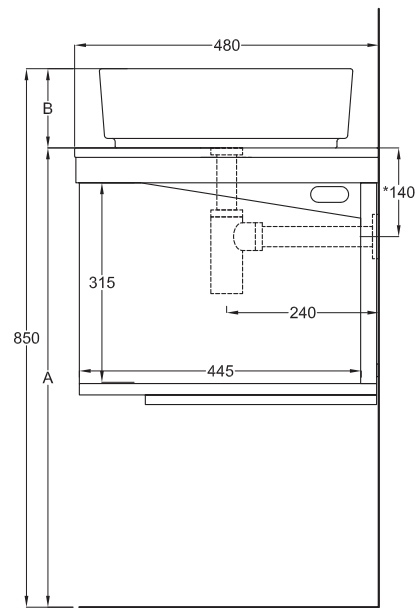

Settembre 2019

TOP

≡ OPTIONAL TOWEL RAIL art. MUPSL

FRONT

SIDE

- * WATER OUTLET art. SIFTIB/SIFN
- ** WATER INLET (HOT-COLD)
- ° WALL FIXINGS

SHCOLAQF
44 x 43 x h33

A	720 mm
B	130 mm
C	330 mm
D	/