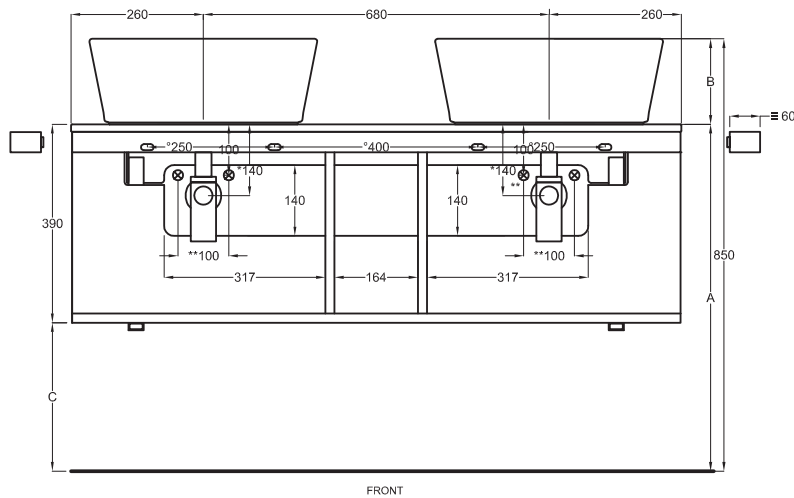

Multiplo con mobile a giorno

Multiplo with open day cabinet

120x48x39

cielo
handmade in Italy

Composizione n. 47

Composition no. 47

PESO NETTO/NET WEIGHT: 20,00 Kg (piano / countertop) + 25,00 Kg (mobile /cabinet) + 1,10 Kg (portasciugamani laterale/lateral towel rail)

Settembre 2019

- WATER OUTLET art. SIFT1B/SIFN
- ** WATER INLET (HOT-COLD)
- WALL FIXINGS

A	670 mm	720 mm	720 mm
B	180 mm	130 mm	130 mm
C	280 mm	330 mm	330 mm
D	/	/	/

Lavabi Washbasins

Utilizzare il modulo d'ordine per verificare la corrispondenza fra lettera e articolo
Use the order form to check the correspondance between the letters and the items code