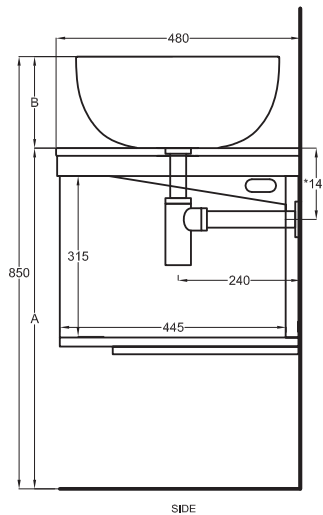

SIDE

- WATER OUTLET art. SIFTB/SIFN
- ** WATER INLET (HOT-COLD)
- ° WALL FIXINGS