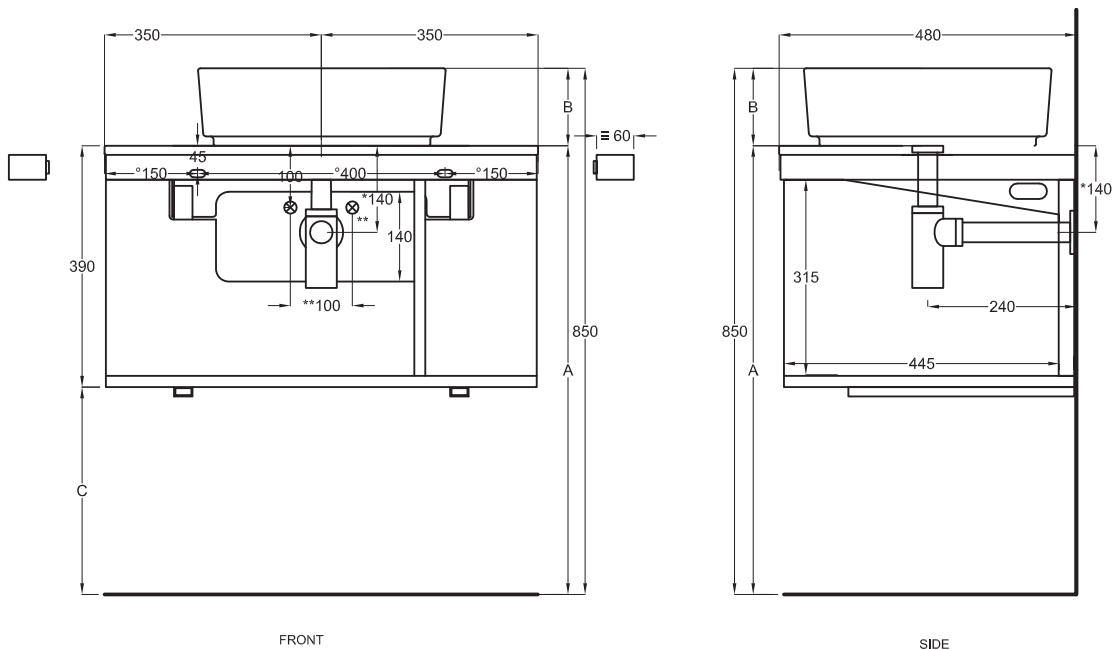

- WATER OUTLET art. SIFTIB/SIFN
- ** WATER INLET (HOT-COLD)
- ° WALL FIXINGS

SHCOLAQ40
40 x 40 x h12,5

A	725 mm
B	125 mm
C	335 mm
D	/

Lavabi
Washbasins

Utilizzare il modulo d'ordine per verificare la corrispondenza fra lettera e articolo
Use the order form to check the correspondance between the letters and the items code