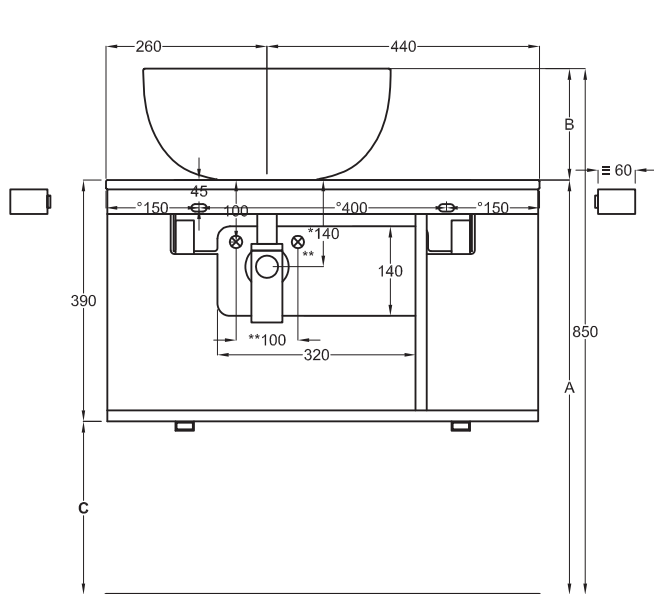

Multiplo con mobile a giorno

Multiplo with open day cabinet

70x48x39

cielo
handmade in Italy

Composizione n. 09

Composition no. 09

PESO NETTO/NET WEIGHT: 13,00 Kg (piano / countertop) + 16,50 Kg (mobile /cabinet) + 1,10 Kg (portasciugamani laterale/lateral towel rail)

Settembre 2019

≡ OPTIONAL TOWEL RAIL art. MUPSL

FRONT

- WATER OUTLET art. SIFTIB/SIFN
- ** WATER INLET (HOT-COLD)
- WALL FIXINGS

A	665 mm	725 mm	725 mm	610 mm	700 mm	590 mm	660 mm
B	185 mm	125 mm	125 mm	240 mm	150 mm	260 mm	190 mm
C	275 mm	335 mm	335 mm	220 mm	310 mm	200 mm	270 mm
D	55 mm	30 mm	55 mm	30 mm	55 mm	30 mm	40 mm

Lavabi Washbasins

Utilizzare il modulo d'ordine per verificare la corrispondenza fra lettera e articolo
Use the order form to check the correspondance between the letters and the items code