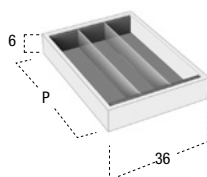

L 36

07 Attrezzatura con 2 divisori in cristallo fumé.
Internal drawer accessory with 2 dividers in fumé glass.

P	L	ART.		
40/47	36	SRC4036	72	
		SRI4036		72
54	36	SRC5436	77	
		SRI5436		77