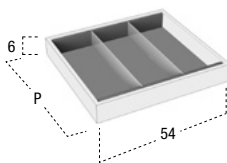

L 54

07 Attrezzatura con 2 divisori in cristallo fumé.
Internal drawer accessory with 2 dividers in fumé glass.

P	L	ART.		
40/47	54	SRC4054	85	
		SRI4054		85
50/54	54	SRC5454	89	
		SRI5454		89