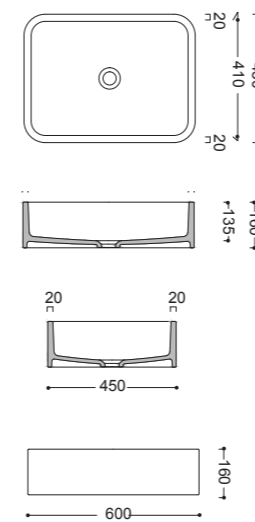

86210
Lavabo appoggio
Counter-top basin
60.41