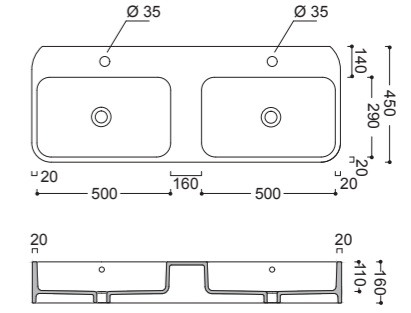

86500
Lavabo appoggio /sospeso doppia vasca
Counter-top / Wall-hung double basin
120.45