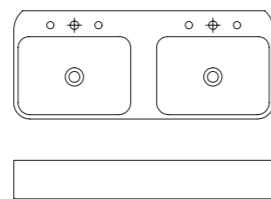

Lavabo 25 / Basin arranged one tap hole 25 cm
 Installazione appoggio e sospesa / Counter-top and Wall-hung installation

Incasso/Recessed

Semincasso/Semi-Recessed

Lavabo appoggio - sospeso
incasso - semincasso
Counter-top/ Wall-hung basin/
recessed and Semi-recessed
48.48

Lavabo 25 Installazione appoggio, sospesa, incasso e semincasso
 Basin arranged 25 cm - Counter-top ,Wall-hung, Recessed and Semi-recessed installation

Lavabo appoggio /sospeso
Counter-top / Wall-hung basin
80.45

Lavabo 80 / Basin arranged tap hole 80 cm
Installazione appoggio e sospesa / Counter-top and
Wall-hung installation

Lavabo appoggio /sospeso
Counter-top / Wall-hung basin
100.45

Lavabo 100 / Basin arranged tap hole 100 cm
Installazione appoggio e sospesa / Counter-top and Wall-
hung installation

Lavabo appoggio /sospeso doppia vasca
 Counter-top / Wall-hung double basin
 120.45

Lavabo 120 / Basin arranged tap hole 120 cm
 Installazione appoggio e sospesa / Counter-top and Wall-hung installation