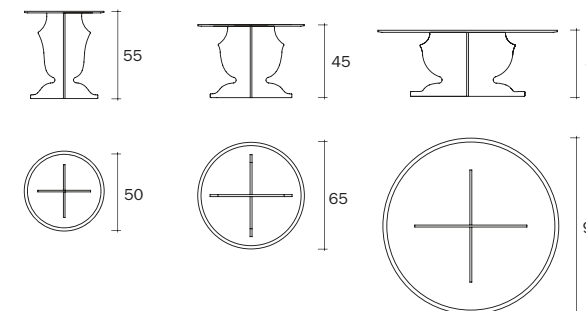

Dimensioni (cm) L. P. H.
Dimensions (cm) L. W. H.

140 x 50 x 130
55 1/8" x 19 11/16" x 51 3/16"

Showcase in 6 mm curved glass with two fixed 8 mm glass shelves. Top and base made of open pore ash wood painted black. Profiles made of open pore wood painted black. Door with lock. Structure and shelves available in smoked or bronze glass.

Dimensioni (cm) L. P. H.
Dimensions (cm) L. W. H.
160 x 100 x 35
62" x 39 3/8" x 13 3/4"

Coffee table with 12 mm tempered smoked glass top, shaped and engraved. Base consisting of two 10 mm curved smoked glass elements.

Dimensioni (cm) L. P.H.
Dimensions (cm) L. W. H.

80 x 80 x 28
31 1/2" x 31 1/2" x 11"

40 x 40 x 70
15 3/4" x 15 3/4" x 27 9/16"

Icon

Tavolino con piano in vetro da 10mm sabbato e bisellato. Base in vetro da 10 mm sagomato ed incollato. Disponibile in vetro fumè o bronzo.

Coffee table with 10 mm sanded and beveled glass top. Base made of 10 mm shaped and glued glass. Available in smoked and bronze glass.

Dimensioni (cm) L. P.H.
Dimensions (cm) L. W. H.

Ø 50 x 55
Ø 19 11/16" x 21 5/8"
Ø 65 x 45
Ø 25 9/16" x 17 11/16"
Ø 90 x 35
Ø 35 7/16" x 13 3/4"