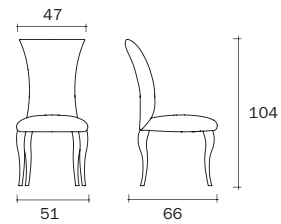

Sophia

Sedia con struttura in legno massello imbottita, rivestita in pelle o tessuto. Gambe in legno massello verniciato nero a poro aperto.

Solid wood, upholstered chair, covered with leather or fabric. Legs in solid wood, painted black open pore.

Dimensioni (cm) L. P. H.
Dimensions (cm) L. W. H.

51 x 66 x 104
20" x 25" x 41"