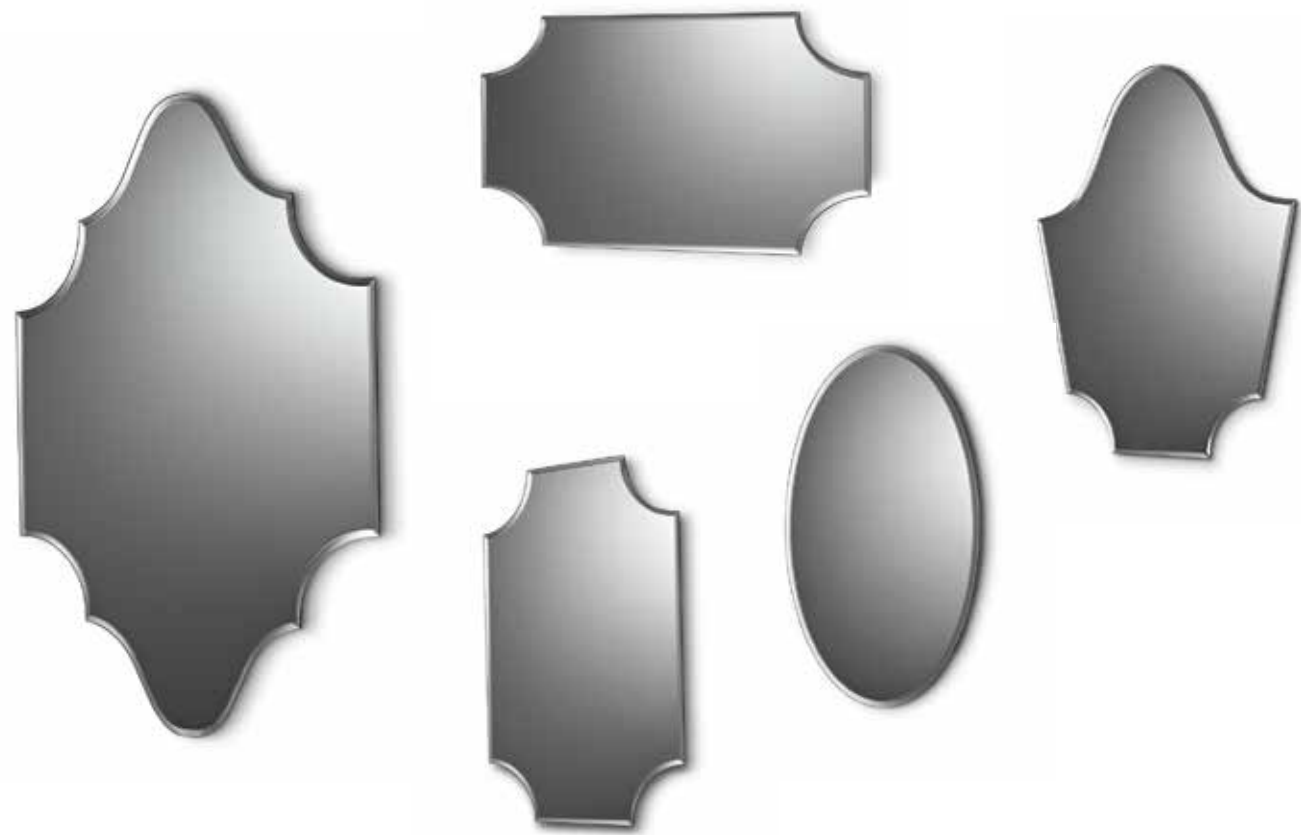

MODULO A
MODULE A

MODULO B
MODULE B

MODULO C
MODULE C