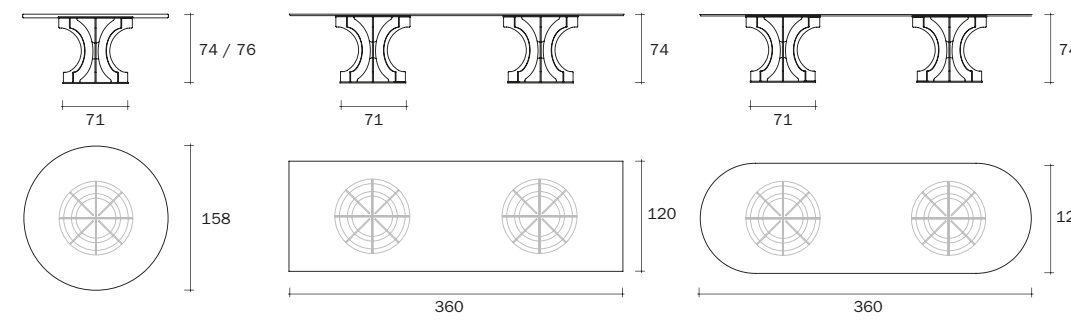

Cocò

Tavolo con piano in vetro fumè o impiallacciato frassino verniciato nero a poro aperto. Base composta da elementi in vetro fumè da 12 mm temperato, sagomati e disposti a raggiera.

Dimensioni (cm) L. P. H.
Dimensions (cm) L. W. H.

tondo / round
Ø 158 x 74 - 76
Ø 62 3/16" x 29 1/8" - 30"

Table with a smoked glass or an open pore, black painted veneered ash top. Base made of 12 mm tempered smoked glass, shaped and arranged in spokes.

rettangolare / rectangular
ovale / oval
360 x 120 x 74
141 3/4" x 47 1/4" x 29 1/8"