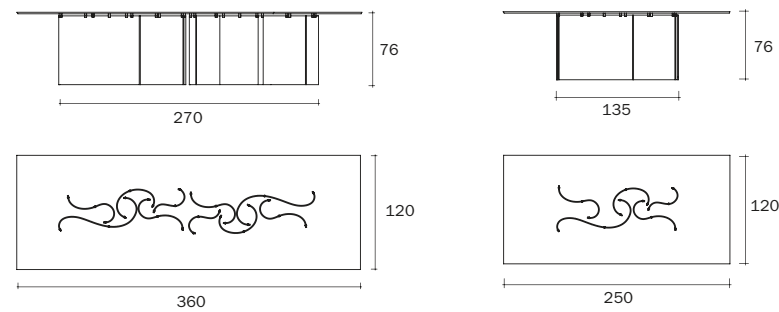

Arabesque

Tavolo con piano in vetro fumè stratificato o temperato, bisellato. Base composta da elementi in vetro fumè curvato da 10 mm. Il numero di elementi varia a seconda delle dimensioni del piano.

Table with a laminated or tempered, bevelled smoked glass top. Base consisting of 10 mm curved smoked glass elements. The number of elements varies depending on the size of the top.

Dimensioni (cm) L. P. H.
Dimensions (cm) L. W. H.

quadrato / square	rettangolare / rectangular	ellittico / elliptical
140 x 140 x 76	250 x 120 x 76	250 x 130 x 76
55 1/8" x 55 1/8" x 30"	98 7/16" x 47 1/4" x 30"	98 7/16" x 51 3/16" x 30"
	360 x 120 x 76	tondo / round
	141 3/4" x 47 1/4" x 30"	Ø 158 x 76
		Ø 62 3/16" x 30"