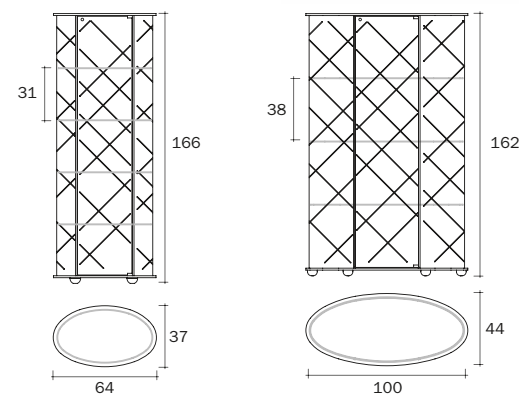

Berry - Berry King

Vetrina elettrificata in vetro curvato da 6 mm inciso, con quattro ripiani fissi in vetro da 6 mm. Top in vetro fumè da 12 mm, base in vetro fumè da 12 mm retroverniciato nero. Profili in alluminio verniciati nero opaco. Anta con serratura. Corpo illuminante (optional) posizionabile anche sotto il top. Corpo vetrina e ripiani disponibili in vetro fumè o bronzo.

Dimensioni (cm) L. P. H.
Dimensions (cm) L. W. H.

Wired showcase in 6 mm engraved curved glass, with four fixed 6 mm glass shelves. 12 mm smoked glass top, 12 mm smoked glass base painted black. Profiles in aluminium painted matt black. Door with lock. The optional lights can also be placed under the top. Structure and shelves available in smoked or bronze glass.

64 x 37 x 166
25 3/16" x 14 9/16" x 65 3/8"
100 x 44 x 162
39 3/8" x 17 5/16" x 63 3/4"