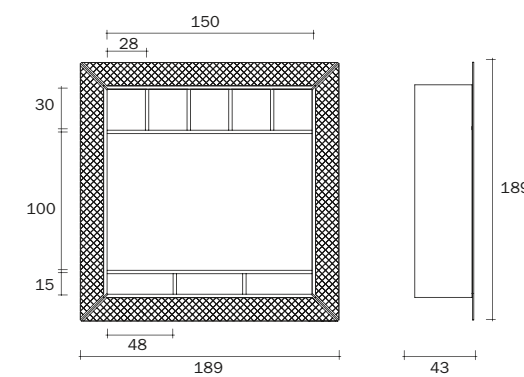

Dimensioni (cm) L. P. H.
Dimensions (cm) L. W. H.

140 x 50 x 130
55 1/8" x 19 11/16" x 51 3/16"

Showcase in 6 mm curved glass with two fixed 8 mm glass shelves. Top and base made of open pore ash wood painted black. Profiles made of open pore wood painted black. Door with lock. Structure and shelves available in smoked or bronze glass.

Dimensioni (cm) L. P. H.
Dimensions (cm) L. W. H.
160 x 100 x 35
62" x 39 3/8" x 13 3/4"

Coffee table with 12 mm tempered smoked glass top, shaped and engraved. Base consisting of two 10 mm curved smoked glass elements.

Dimensioni (cm) L. P.H.
Dimensions (cm) L. W. H.

80 x 80 x 28
31 1/2" x 31 1/2" x 11"

40 x 40 x 70
15 3/4" x 15 3/4" x 27 9/16"

Icon

Tavolino con piano in vetro da 10mm sabbato e bisellato. Base in vetro da 10 mm sagomato ed incollato. Disponibile in vetro fumè o bronzo.

Coffee table with 10 mm sanded and beveled glass top. Base made of 10 mm shaped and glued glass. Available in smoked and bronze glass.

Dimensioni (cm) L. P.H.
Dimensions (cm) L. W. H.

Ø 50 x 55
Ø 19 11/16" x 21 5/8"
Ø 65 x 45
Ø 25 9/16" x 17 11/16"
Ø 90 x 35
Ø 35 7/16" x 13 3/4"