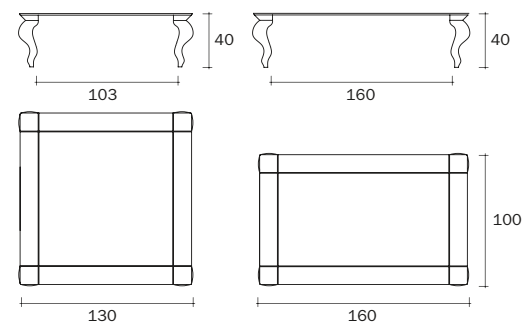

Dimensioni (cm) L. P. H.
Dimensions (cm) L. W. H.

Wired showcase in 6 mm engraved curved glass, with four fixed 6 mm glass shelves. 12 mm smoked glass top, 12 mm smoked glass base painted black. Profiles in aluminium painted matt black. Door with lock. The optional lights can also be placed under the top. Structure and shelves available in smoked or bronze glass.

64 x 37 x 166
25 3/16" x 14 9/16" x 65 3/8"
100 x 44 x 162
39 3/8" x 17 5/16" x 63 3/4"

Notre Dame

Vetrina in vetro curvato da 6 mm con due ripiani fissi in vetro da 8 mm. Top e base in legno di frassino verniciato nero a poro aperto. Profili in legno verniciato nero a poro aperto. Anta con serratura. Corpo vetrina e ripiani disponibili in vetro fumè o bronzo.

Dimensioni (cm) L. P. H.
Dimensions (cm) L. W. H.

140 x 50 x 130
55 1/8" x 19 11/16" x 51 3/16"

Showcase in 6 mm curved glass with two fixed 8 mm glass shelves. Top and base made of open pore ash wood painted black. Profiles made of open pore wood painted black. Door with lock. Structure and shelves available in smoked or bronze glass.

Dimensioni (cm) L. P.H.
Dimensions (cm) L. W. H.

80 x 80 x 28
31 1/2" x 31 1/2" x 11"

40 x 40 x 70
15 3/4" x 15 3/4" x 27 9/16"

Icon

Tavolino con piano in vetro da 10mm sabbato e bisellato. Base in vetro da 10 mm sagomato ed incollato. Disponibile in vetro fumè o bronzo.