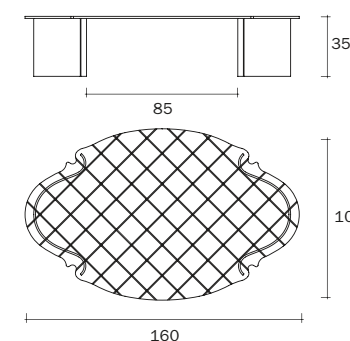

Boheme

Tavolino con piano in vetro fumè temperato da 12 mm sagomato ed inciso. Base composta da due elementi in vetro fumè curvato da 10 mm.

Dimensioni (cm) L. P. H.
Dimensions (cm) L. W. H.
160 x 100 x 35
62" x 39 3/8" x 13 3/4"

Coffee table with 12 mm tempered smoked glass top, shaped and engraved. Base consisting of two 10 mm curved smoked glass elements.