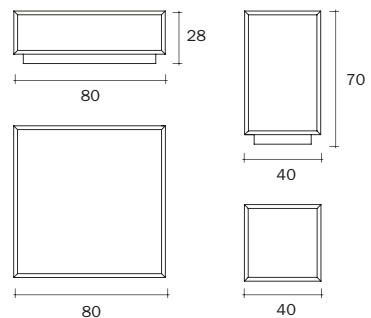

Dimensioni (cm) L. P. H.
Dimensions (cm) L. W. H.

140 x 50 x 130
55 1/8" x 19 11/16" x 51 3/16"

Showcase in 6 mm curved glass with two fixed 8 mm glass shelves. Top and base made of open pore ash wood painted black. Profiles made of open pore wood painted black. Door with lock. Structure and shelves available in smoked or bronze glass.

quadrato / square
130 x 130 x 40
51 3/16" x 51 3/16" x 15 3/4"
rettangolare / rectangular
160 x 100 x 40
62" x 39 3/8" x 15 3/4"

Boheme

Tavolino con piano in vetro fumè temperato da 12 mm sagomato ed inciso. Base composta da due elementi in vetro fumè curvato da 10 mm.

Dimensioni (cm) L. P. H.
Dimensions (cm) L. W. H.
160 x 100 x 35
62" x 39 3/8" x 13 3/4"

Coffee table with 12 mm tempered smoked glass top, shaped and engraved. Base consisting of two 10 mm curved smoked glass elements.

Dimensioni (cm) L. P.H.
Dimensions (cm) L. W. H.

80 x 80 x 28
31 1/2" x 31 1/2" x 11"

40 x 40 x 70
15 3/4" x 15 3/4" x 27 9/16"

Icon

Tavolino con piano in vetro da 10mm sabbato e bisellato. Base in vetro da 10 mm sagomato ed incollato. Disponibile in vetro fumè o bronzo.