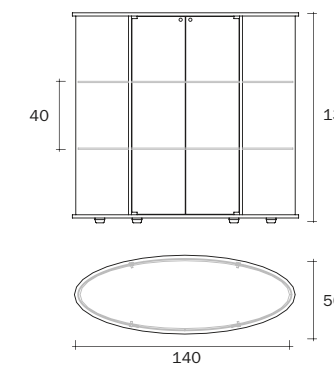

Notre Dame

Vetrina in vetro curvato da 6 mm con due ripiani fissi in vetro da 8 mm. Top e base in legno di frassino verniciato nero a poro aperto. Profili in legno verniciato nero a poro aperto. Anta con serratura. Corpo vetrina e ripiani disponibili in vetro fumè o bronzo.

Dimensioni (cm) L. P. H.
Dimensions (cm) L. W. H.

140 x 50 x 130
55 1/8" x 19 11/16" x 51 3/16"

Showcase in 6 mm curved glass with two fixed 8 mm glass shelves. Top and base made of open pore ash wood painted black. Profiles made of open pore wood painted black. Door with lock. Structure and shelves available in smoked or bronze glass.