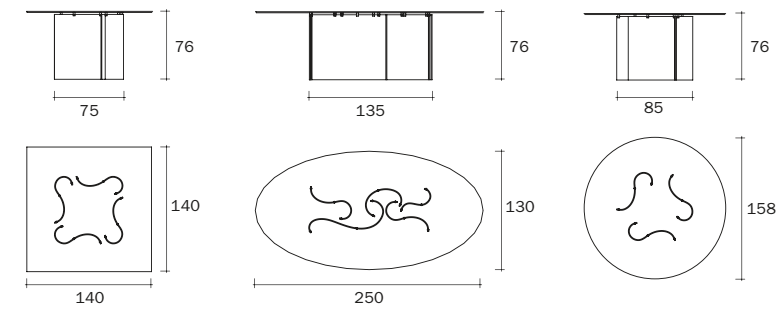

Arabesque

Tavolo con piano in vetro fumè stratificato o temperato, bisellato. Base composta da elementi in vetro fumè curvato da 10 mm. Il numero di elementi varia a seconda delle dimensioni del piano.

Table with a laminated or tempered, bevelled smoked glass top. Base consisting of 10 mm curved smoked glass elements. The number of elements varies depending on the size of the top.

Dimensioni (cm) L. P. H.
Dimensions (cm) L. W. H.

quadrato / square	rettangolare / rectangular	ellittico / elliptical
140 x 140 x 76	250 x 120 x 76	250 x 130 x 76
55 1/8" x 55 1/8" x 30"	98 7/16" x 47 1/4" x 30"	98 7/16" x 51 3/16" x 30"
	360 x 120 x 76	tondo / round
	141 3/4" x 47 1/4" x 30"	Ø 158 x 76
		Ø 62 3/16" x 30"