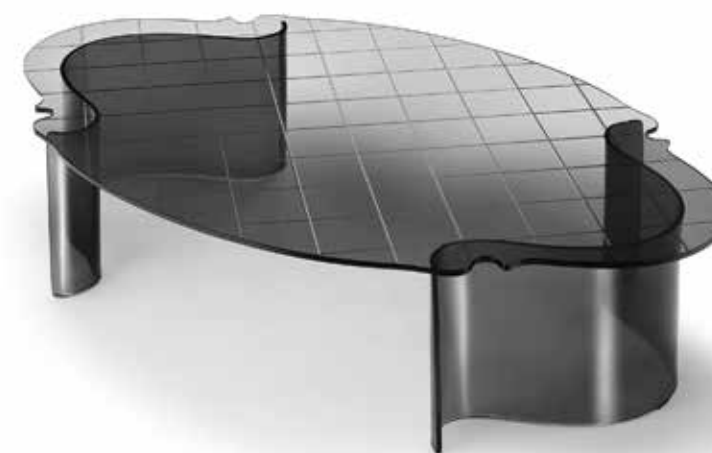

Boheme

Tavolino con piano in vetro fumè temperato da 12 mm sagomato ed inciso. Base composta da due elementi in vetro fumè curvato da 10 mm.

Dimensioni (cm) L. P. H.
Dimensions (cm) L. W. H.
160 x 100 x 35
62" x 39 3/8" x 13 3/4"

Coffee table with 12 mm tempered smoked glass top, shaped and engraved. Base consisting of two 10 mm curved smoked glass elements.