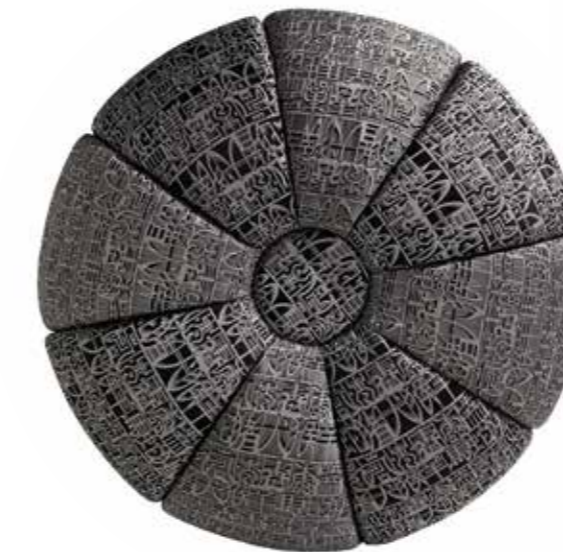

Pouf

Structure
wooden support covered with foam

Upholstery
non-removable fabric