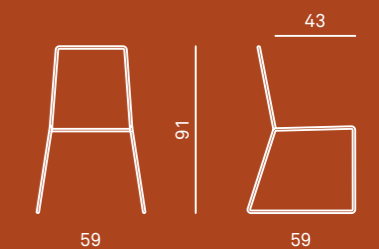

Cordula chair

Structure
brushed finish curved stainless steel rod
multicolour chevron-design polyester cord, hand-woven onto
the steel frame to provide excellent comfort and support
stacking model