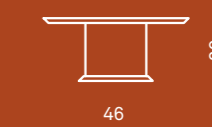

Sidetable

Internal structure
internal polyethylene frame made using rotational technology

Finish
highly graphic lines or degrade effects are wound around the table the threads of the spool are then treated with a resin finish to give the surface a uniform aspect, making cleaning easier, while keeping the original touch and appearance

Top
made of wood with high gloss finish

SPOOL LARGE