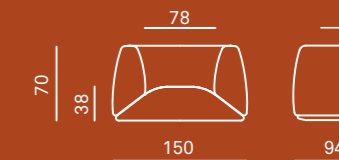

Rivestimento
tessuto sfoderabile

Seating range

Structure
laminated wood covered with crush-proof polyurethane foam and polyester fibre

Upholstery
removable fabric

MINI POLTRONA - MINI ARMCHAIR

POLTRONA - ARMCHAIR