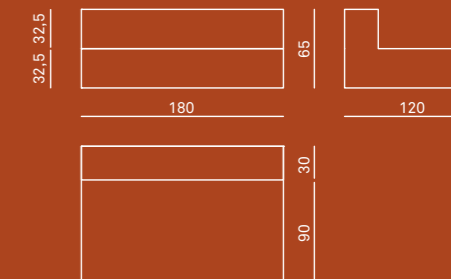

ELEMENTO DIVANO 3P - 3PC SOFA MODULE