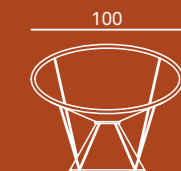

Poltrona rotonda

Struttura
tondino di acciaio verniciato
curvato. Corda in cuoio, annodata
a mano sul telaio