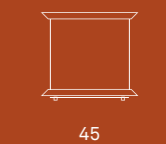

Sidetable

Structure
solid turned cedar wood