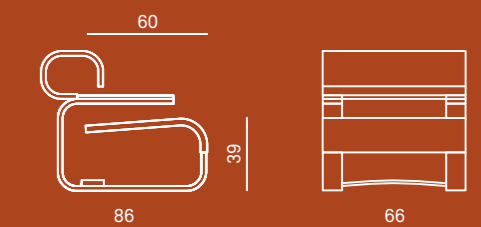

Bianco / White

Naturale / Light

Seppia / Dark