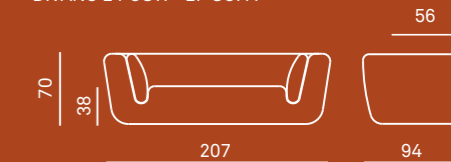

Seating range

Structure
laminated wood covered with crush-proof polyurethane foam and polyester fibre
the backrest cushion enclosing the seat is made of crush-proof polyurethane foam

Upholstery
removable fabric

DIVANO 2 POSTI - 2P SOFA