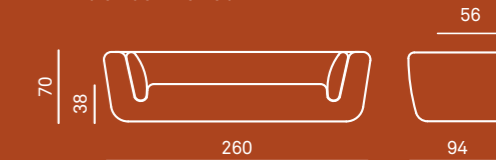

DIVANO 3 POSTI - 3P SOFA