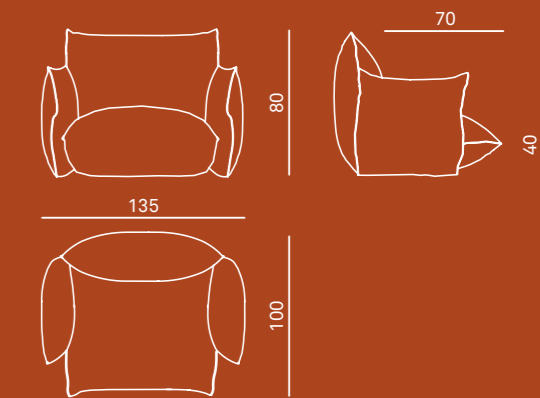

POLTRONA CON BRACCIOLI - ARMCHAIR WITH ARMS

POLTRONA SENZA BRACCIOLI - ARMCHAIR WITHOUT ARMS