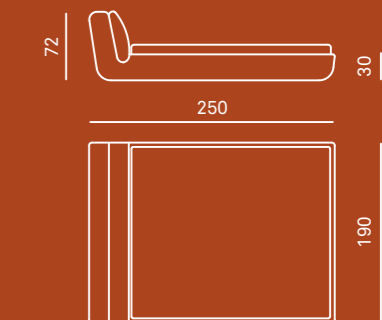

Bed

Structure
the headboard and surround are made of laminated wood covered with dense polyurethane (which retains the shape) and polyester fibre
a softer polyurethane headboard cushion completes the bed head for added comfort
bed slats on request

Upholstery
removable fabric