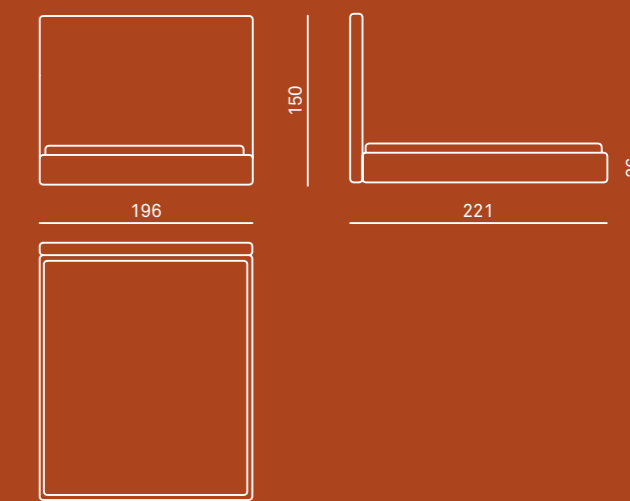

Bed

Structure
headboard and bed base in plywood covered with polyurethane foam and polyester fibre
bed slats on request

Upholstery
removable fabric