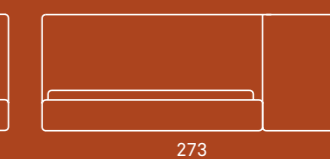

RIGHT SCREEN