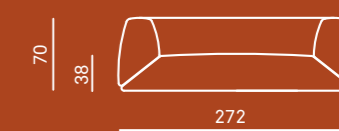

DIVANO 3 POSTI - 3P SOFA