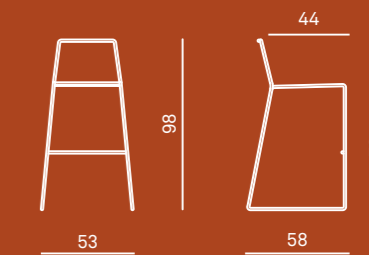

Stool

Structure
brushed finish curved stainless steel rod
multicolour chevron-design polyester cord,
hand-woven onto the steel frame
stacking model