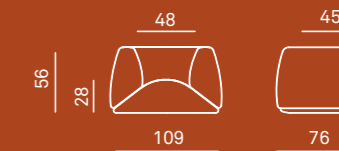

Rivestimento
tessuto sfoderabile

Seating range

Structure
laminated wood covered with crush-proof polyurethane foam and polyester fibre

Upholstery
removable fabric

MINI POLTRONA - MINI ARMCHAIR

POLTRONA - ARMCHAIR