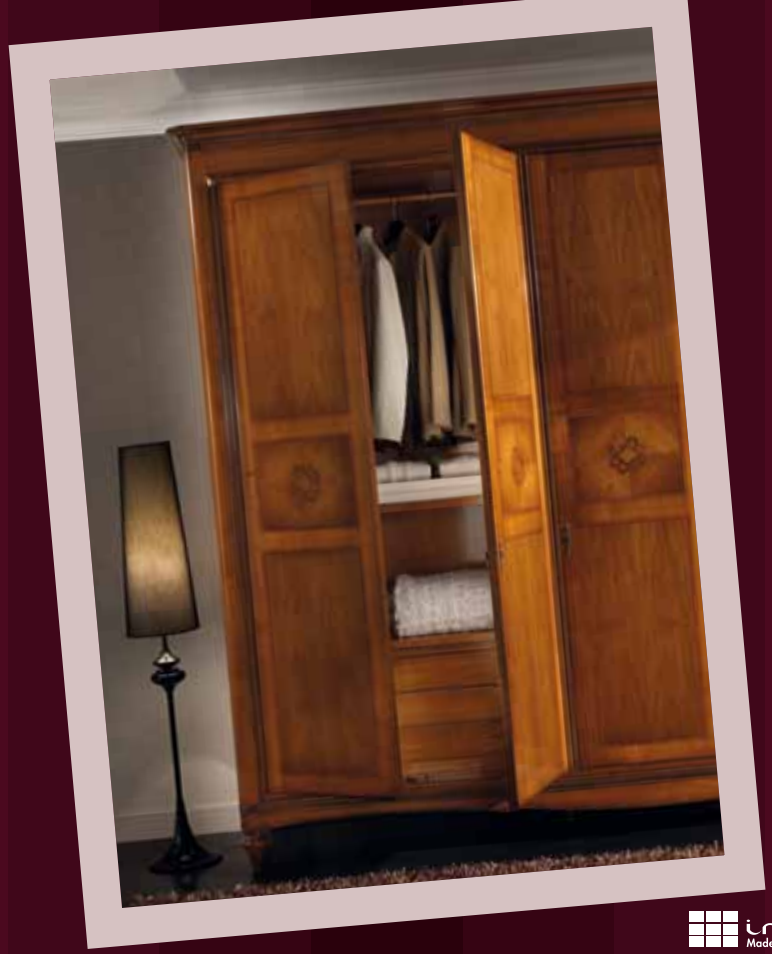

interstyle®
Made in Italy