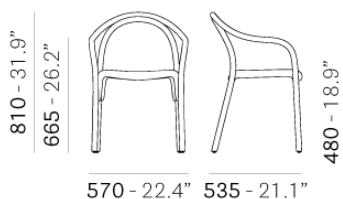

PEDRALI®**SOUL 3747**

DESIGN:
EUGENI QUITLLET

Soul Soft echoes the silhouette, recalls the outlines of the homonymous collection, subtly accentuating and enhancing its comfort. Sinuous and subtle lines characterize the solid ash structure that clasps the ergonomic polycarbonate seat, padded with polyurethane foam and upholstered in fabric, leather or simil leather.

ЗАПРОС ИНФОРМАЦИИ

ОТДЕЛКИ КАРКАСА

ТКАНИ (СМОТРЕТЬ ЛЕГЕНДУ)

ПОКРЫТИЙ