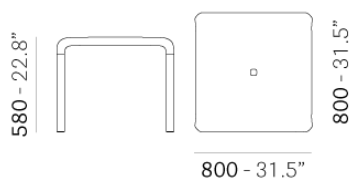

PEDRALI®

SNOW 301_jr

DESIGN:
ODO FIORAVANTI

The small version of the Snow table can be combined with Snow Junior chair, as an ideal solution for children areas. Table with extruded aluminium legs and gas air moulding polypropylene top. Ideal for indoor and outdoor.

ЗАПРОС ИНФОРМАЦИИ

ОТДЕЛКИ СТОЛЕШНИЦЫ

ОТДЕЛКИ КАРКАСА